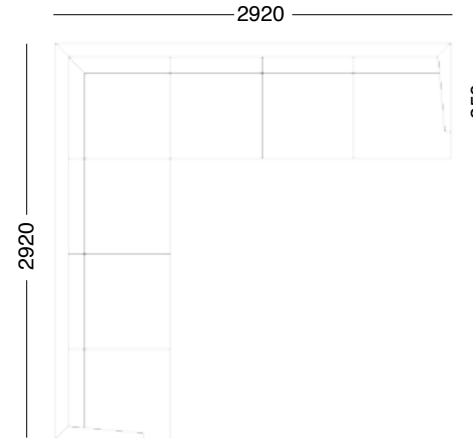

## leg

vic ash round tapered

5 seater

6 seater

7 seater

made in australia

dwell