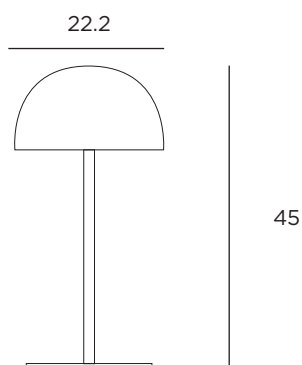

Moon Table Lamp

Add sleek curves to your home with our Moon lighting range. Made from mild steel, the lamp will seamlessly integrate into your space with its colour-matched componentry. The table lamp takes a standard edison screw E14 25W lightbulb and is perfectly sized as a bedside light.

Charcoal OLF0004

Almond OLF0005

Mint OLF0006

DIMENSIONS

Packaged

26.5x48.5x17cmh

Assembled

22.2cmdiax45cmh