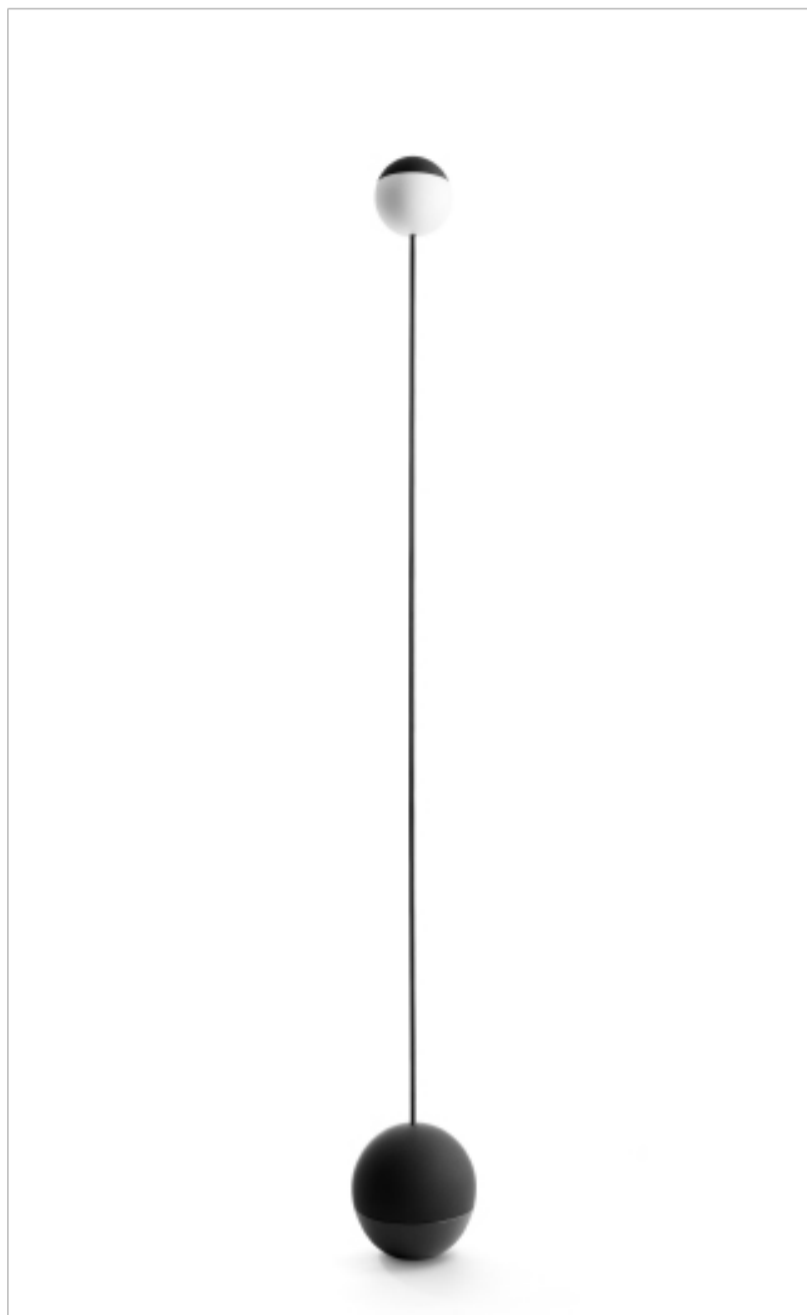

Made by Pen

SWAY | Nick Rennie

Sway mobile floor light

Sway contemporis the floor lamp category achieving a beautiful blend of technology, function and design. It is award-winning, rechargeable, portable, and able to be used indoor and outdoor. The globular base which teeters back and forth when knocked, delivers an unexpected playful edge.

Dimensions

Light diameter:	125mm
Base diameter:	200mm
Height:	1800mm

Component Materials

Silicone light casing, carbon steel rod, aluminum and silicone base

Colours

Black and white

Light Fitting

Globe	LED
-------	-----

Watt Indication

Minimum	4W
Maximum	7W

LUX indication (5 touch light settings)

Warm Low 28 | White Low 28 | Medium Warm 34 | Natural 40 | Natural Bright 70

Certifications

Outdoor	IP54
EU	CE certification