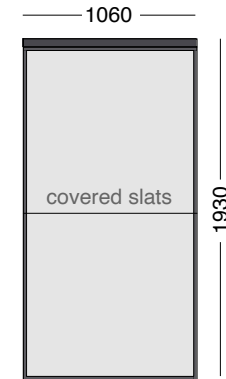

parsons

king

double

queen

single

made in australia

*mattress not included

features

various fabric options available
covered slats

feet

vic ash round tapered

dwell
518 macaulay rd
kensington vic 3031
03 9376 4545
info@dwell.furniture