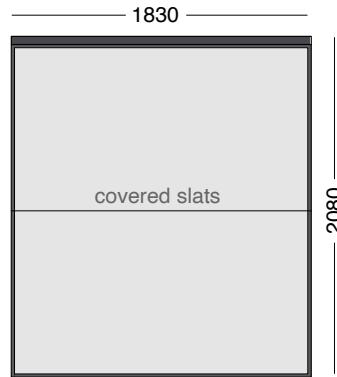

parsons

king

double

queen

single

made in australia

*mattress not included

features