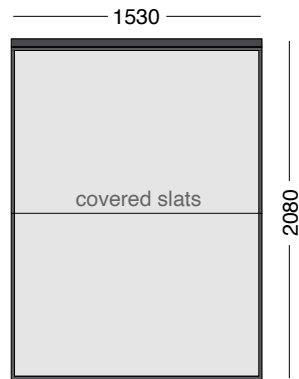

parsons

king

double

queen

single

made in australia

*mattress not included

features