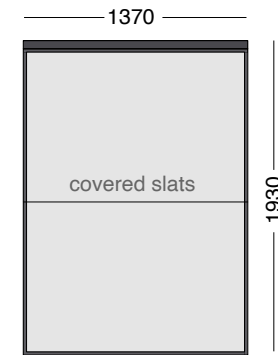

parsons

king

double

queen

single

made in australia

*mattress not included

features

various fabric options available
covered slats

feet

vic ash round tapered

dwell
518 macaulay rd
kensington vic 3031
03 9376 4545
info@dwell.furniture