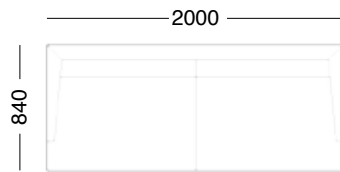

sven

features

frame in solid timber with no sag suspension
custom size & various fabric options available

seat cushion

foam core feather fibre

back cushion

feather fibre

leg

vic ash round tapered

warranty

10 year structural

2.5 seater

made in australia

dwell