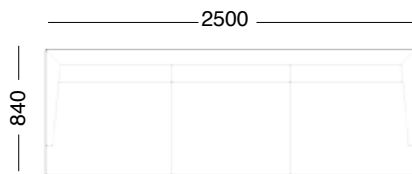

vic ash round tapered

warranty

10 year structural

2 seater

2.5 seater

3 seater

3.5 seater

made in australia