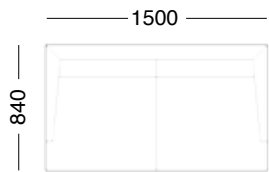

sven

features

frame in solid timber with no sag suspension
custom size & various fabric options available

seat cushion

foam core feather fibre

back cushion

feather fibre

leg

vic ash round tapered

warranty

10 year structural

2 seater

made in australia

dwell