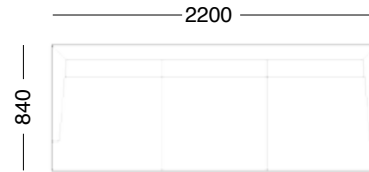

vic ash round tapered

warranty

10 year structural

2 seater

2.5 seater

3 seater

3.5 seater

made in australia