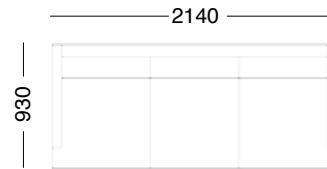

feather fibre

leg

vic ash round tapered

2 seater

2.5 seater

3 seater

4 seater

5 seater