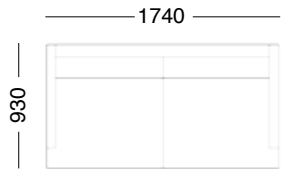

feather fibre

leg

vic ash round tapered

2 seater

2.5 seater

3 seater

4 seater

5 seater