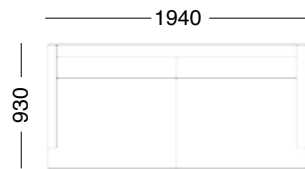

feather fibre

leg

vic ash round tapered

2 seater

2.5 seater

3 seater

4 seater

5 seater