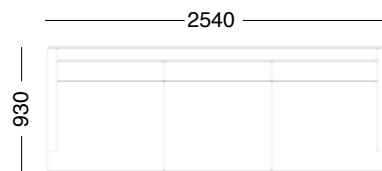

feather fibre

leg

vic ash round tapered

2 seater

2.5 seater

3 seater

4 seater

5 seater