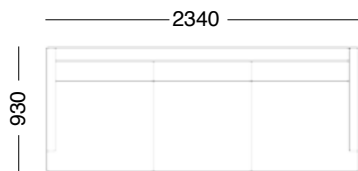

feather fibre

leg

vic ash round tapered

2 seater

2.5 seater

3 seater

4 seater

5 seater