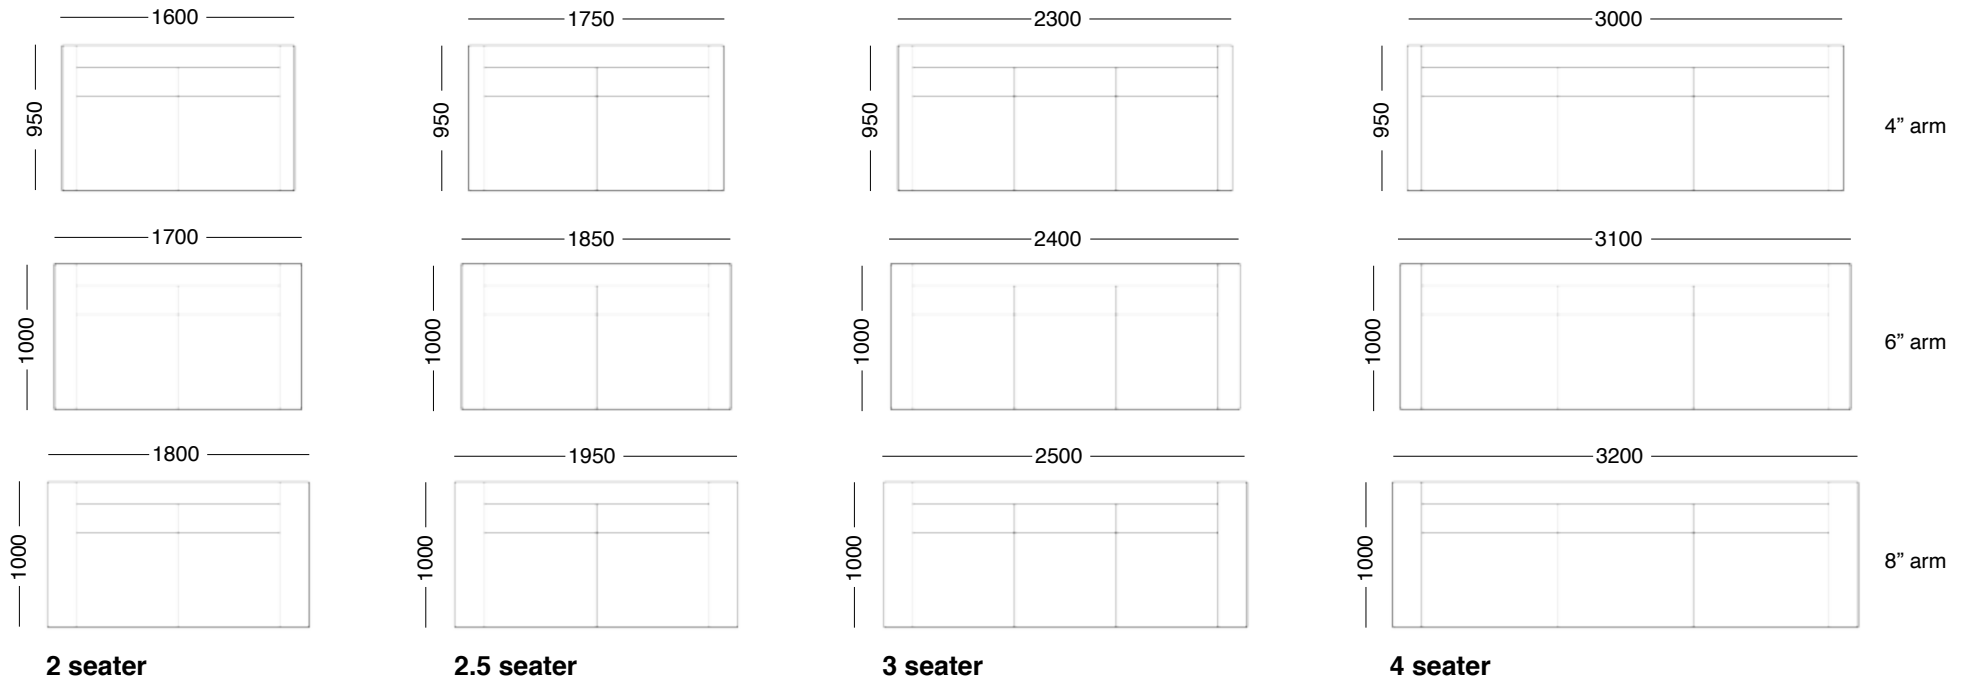

warranty

10 year structural

made in australia

dwell