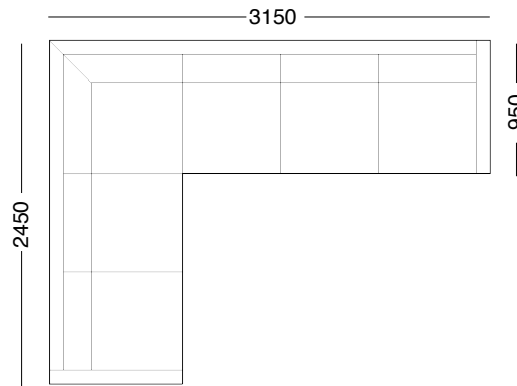

fibre

leg

vic ash round tapered

arm width

available in 4"/ 6"/ 8"/ 10"

5 seater

6 seater

7 seater