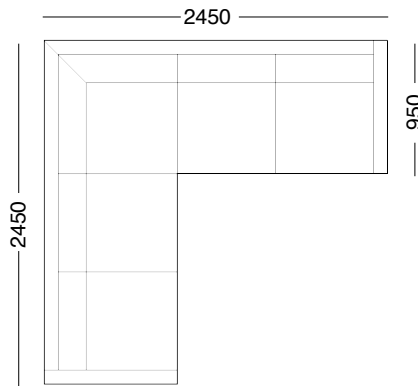

fibre

leg

vic ash round tapered

arm width

available in 4"/ 6"/ 8"/ 10"

5 seater

6 seater

7 seater