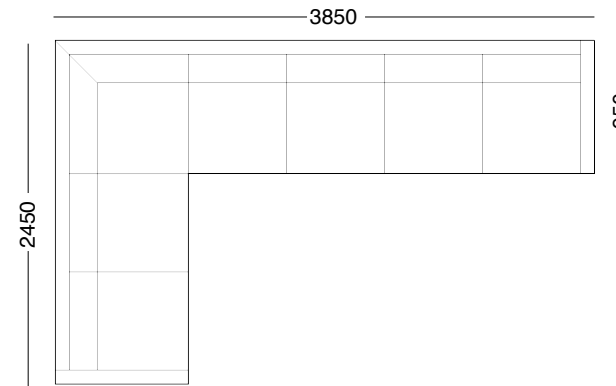

fibre

leg

vic ash round tapered

arm width

available in 4"/ 6"/ 8"/ 10"

5 seater

6 seater

7 seater