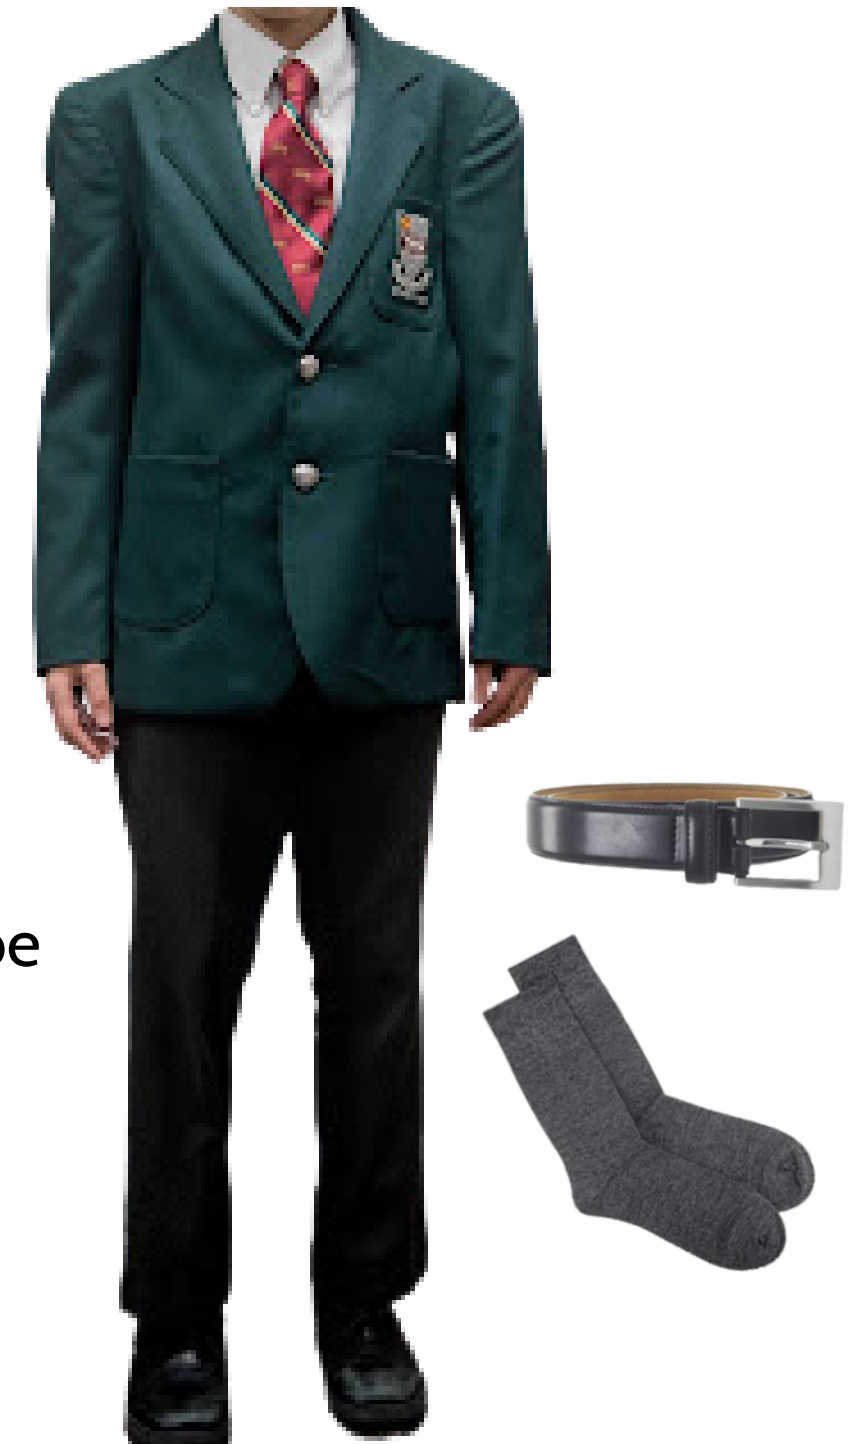

### WHAT:

- Green Blazer with Bayview Glen Crest
- Prep Tie
- Black Polishable Shoes
- **and**
- Fitted White Blouse with 3/4, Short Sleeve or Long Sleeve, may be worn untucked
- Tartan Kilt with Green Knee High Socks/Tights
- Green Kilts shorts under the Kilt
- **or**
- Unfitted White Long Sleeve Shirt tucked into Pants
- Grey Dress Pants, Black Belt, Grey Dress Socks