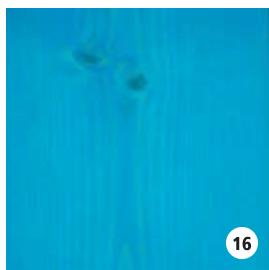

## RMC Hybrid Wood Protector

1 oil, 1 layer, inside & outside

RMC Hybrid Wood Protector is a genuine 'monocoat', suitable for coloring and protecting all exterior wood in 1 single layer. The easy application and maintenance make this oil an exceptionally user-friendly product. When adding RMC Accelerator to the oil, it can be used perfectly for colouring and protecting interior wood.

BLACK

LOOK IPE

LIGHT GREY

TAUPE

SUNFLOWER

VEGGIE

DOLPHIN

LAGOON