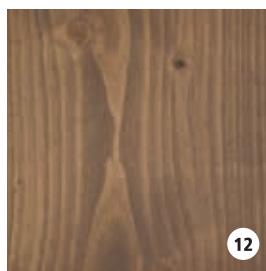

WHITE

PURE

NATURAL

TEAK

ROYAL

CHOCOLATE

CHARCOAL

GREY

BLACK

LOOK IPE

LIGHT GREY

TAUPE

SUNFLOWER

VEGGIE

DOLPHIN

LAGOON