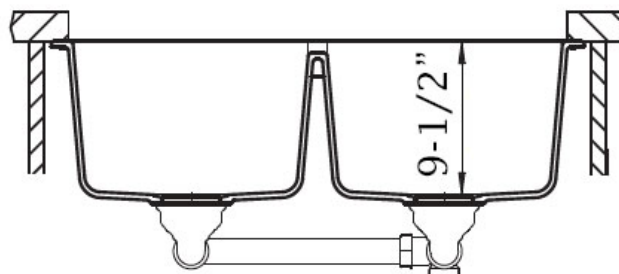

**Virtuo Granite Double Bowl Undermount
B300 - B301 - B302 - B327 - B334 - B341**

Colour Finish

- Slate Grey
- Pearl Back
- Coffee Brown
- Asphalt
- Stone Taupe
- White

Model No.

- B300
- B301
- B302
- B327
- B334
- B341

Description

- Undermount granite double bowl sink
- Outside Dimensions – 32 1/2" x 18 5/8" x 9 1/2" Deep
- 80% Quartz Content & 20% Resin
- 3 1/2" drain opening
- Supplied with installation clips, template & strainers
- Made in Germany
- Scratch and heat resistant
- cUPC certified
- Minimum Cabinet Size: 34"