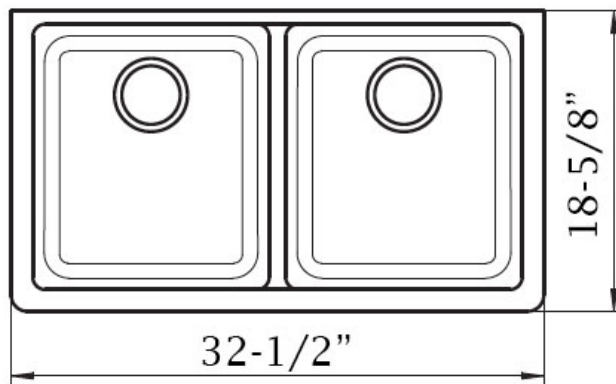

**Virtuo Granite Double Bowl Undermount
B300 - B301 - B302 - B327 - B334 - B341**

Colour Finish

- Slate Grey
- Pearl Back
- Coffee Brown
- Asphalt
- Stone Taupe
- White

Model No.

- B300
- B301
- B302
- B327
- B334
- B341

Description

- Undermount granite double bowl sink
- Outside Dimensions – 32 1/2" x 18 5/8" x 9 1/2" Deep
- 80% Quartz Content & 20% Resin
- 3 1/2" drain opening
- Supplied with installation clips, template & strainers
- Made in Germany
- Scratch and heat resistant
- cUPC certified
- Minimum Cabinet Size: 34"