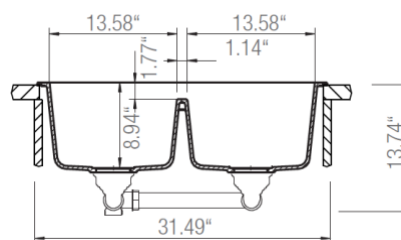

Virtuo Granite Topmount Granite Double Sink
B320 - B321 - B322 - B332 - B339

Colour Finish

- Pearl Back
- Coffee Brown
- Slate Grey
- Asphalt
- Stone Taupe

Model No.

- B320
- B321
- B322
- B332
- B339

Description

- 80% Quartz Content
- 31" x 20-1/2" x 9" Deep
- 3 1/2" drain opening
- Supplied with installation clips, template & strainers
- CUPC certified
- Scratch and heat resistant
- Minimum cabinet size – 33"

Available accessories

- Matching Strainer
- Drying Rack
- BG320/321/322/332/339 - Stainless Steel Grid

MAIN LOCATION

BRISTOL SINKS
56 Firestone Blvd
London, Ontario
N5W 6E6

WESTERN LOCATION

BRISTOL SINKS
964 72nd Avenue NE
Calgary, Alberta
T2E 8V9

CONTACT

Tel: 1(800) 930-0214
Fax: 1(866) 310-7580
Email: sales@bristolsinks.com