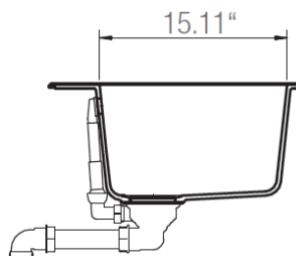

Virtuo Granite Topmount Granite Double Sink
B320 - B321 - B322 - B332 - B339

Colour Finish

- Pearl Back
- Coffee Brown
- Slate Grey
- Asphalt
- Stone Taupe

Model No.

- B320
- B321
- B322
- B332
- B339

Description

- 80% Quartz Content
- 31" x 20-1/2" x 9" Deep
- 3 1/2" drain opening
- Supplied with installation clips, template & strainers
- CUPC certified
- Scratch and heat resistant
- Minimum cabinet size – 33"

Available accessories

- Matching Strainer
- Drying Rack
- BG320/321/322/332/339 - Stainless Steel Grid

MAIN LOCATION

BRISTOL SINKS
56 Firestone Blvd
London, Ontario
N5W 6E6

WESTERN LOCATION

BRISTOL SINKS
964 72nd Avenue NE
Calgary, Alberta
T2E 8V9

CONTACT

Tel: 1(800) 930-0214
Fax: 1(866) 310-7580
Email: sales@bristolsinks.com