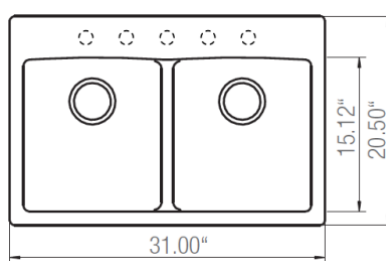

**Virtuo Granite Topmount Granite Double Sink**  
**B320 - B321 - B322 - B332 - B339**

**Colour Finish**

- Pearl Back
- Coffee Brown
- Slate Grey
- Asphalt
- Stone Taupe

**Model No.**

- B320
- B321
- B322
- B332
- B339

**Description**

- 80% Quartz Content
- 31" x 20-1/2" x 9" Deep
- 3 1/2" drain opening
- Supplied with installation clips, template & strainers
- CUPC certified
- Scratch and heat resistant
- Minimum cabinet size – 33"