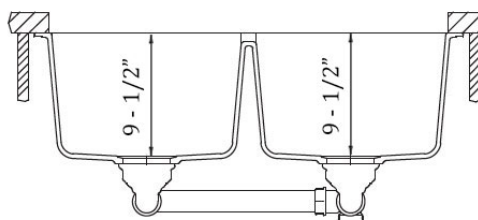

Virtuo Granite Double Offset Bowl
B303 - B304 - B305 - B330 - B337 - B344

Colour Finish

- Pearl Back
- Coffee Brown
- Slate Grey
- Asphalt
- Stone Taupe
- White

Model No.

- B303
- B304
- B305
- B330
- B337
- B344

Description

- Undermount granite offset double bowl sink
- Outside Dimensions – 32 1/2" x 20 3/8" x 9 1/2" Deep
- 80% Quartz Content & 20% Resin
- 3 1/2" drain opening
- Supplied with installation clips, template & strainers
- Made in Germany
- Scratch and heat resistant
- cUPC certified
- Minimum Cabinet Size: 34"