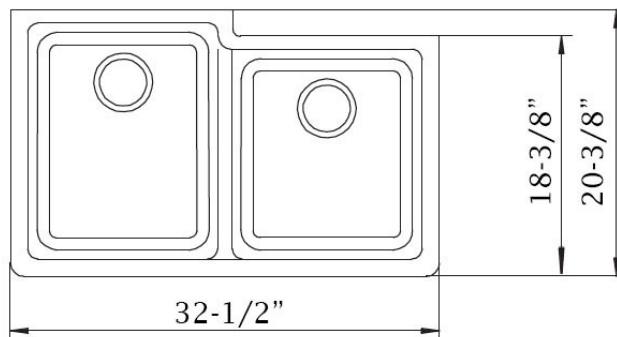

Virtuo Granite Double Offset Bowl
B303 - B304 - B305 - B330 - B337 - B344

Colour Finish

- Pearl Back
- Coffee Brown
- Slate Grey
- Asphalt
- Stone Taupe
- White

Model No.

- B303
- B304
- B305
- B330
- B337
- B344

Description

- Undermount granite offset double bowl sink
- Outside Dimensions – 32 1/2" x 20 3/8" x 9 1/2" Deep
- 80% Quartz Content & 20% Resin
- 3 1/2" drain opening
- Supplied with installation clips, template & strainers
- Made in Germany
- Scratch and heat resistant
- cUPC certified
- Minimum Cabinet Size: 34"