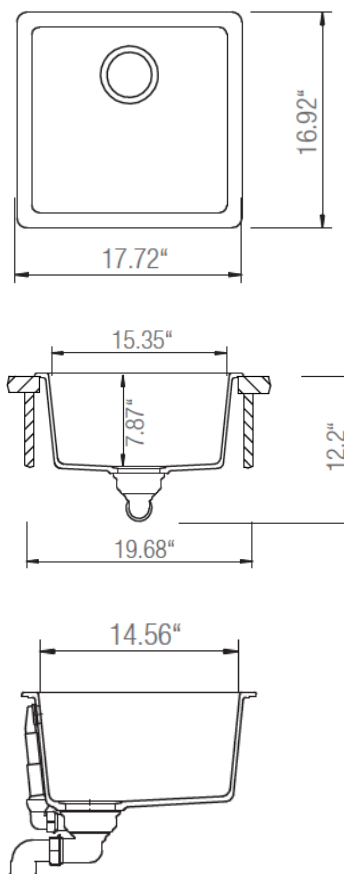

Virtuo Granite Sinks - Single Bowl
B306 - B307 - B308 - B328 - B335

Colour Finish

- Pearl Back
- Coffee Brown
- Slate Grey
- Asphalt
- Stone Taupe

Model No.

- B306
- B307
- B308
- B328
- B335

Description

- Undermount granite single bowl sink
- 17-3/4 x 16-7/8" x 7-3/4" Deep
- 80% quartz Content
- 3 1/2" drain opening
- Supplied with installation clips, template & strainers
- CUPC certified