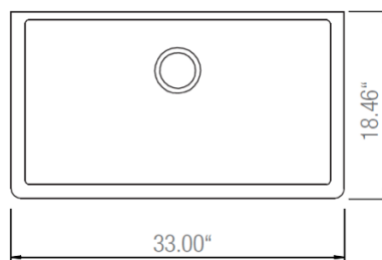

**Virtuo Granite Undermount Single Sink**  
**B317 - B318 - B319 - B329 - B336**

**Colour Finish**

- Pearl Back
- Coffee Brown
- Slate Grey
- Asphalt
- Stone Taupe

**Model No.**

- B317
- B318
- B319
- B329
- B336

**Description**

- 33" x 18-1/2" x 9-1/4" Deep
- 80% Quartz Content
- 3 1/2" drain opening
- Supplied with installation clips, template & strainers
- CUPC certified

**Available accessories**

- Matching Strainer
- Drying Rack
- BG317/318/319/329/336 - Stainless Steel Grid