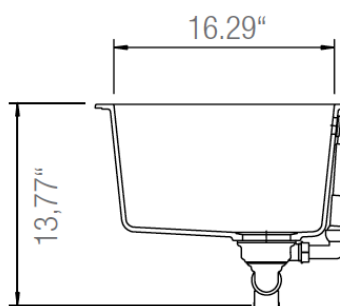

**Virtuo Granite Undermount Single Sink**  
**B317 - B318 - B319 - B329 - B336**

**Colour Finish**

- Pearl Back
- Coffee Brown
- Slate Grey
- Asphalt
- Stone Taupe

**Model No.**

- B317
- B318
- B319
- B329
- B336

**Description**

- 33" x 18-1/2" x 9-1/4" Deep
- 80% Quartz Content
- 3 1/2" drain opening
- Supplied with installation clips, template & strainers
- CUPC certified

**Available accessories**

- Matching Strainer
- Drying Rack
- BG317/318/319/329/336 - Stainless Steel Grid