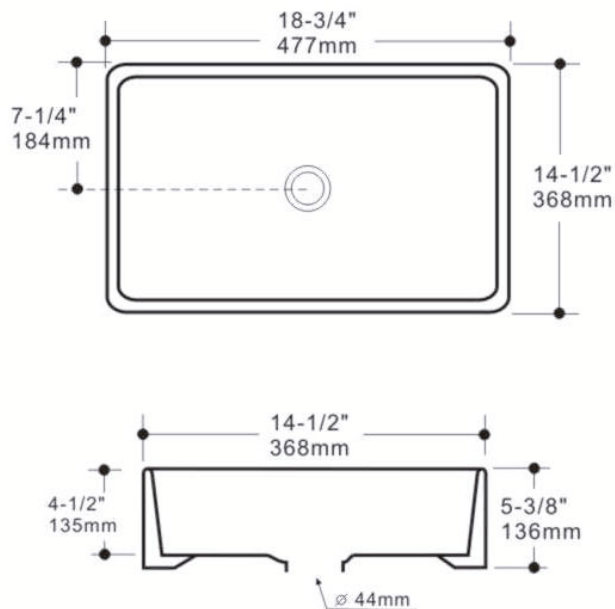

BV112 Vessel Sink

Colour Finish
White Porcelain

Model No.
BV112

- Description**
- Vessel Sink
 - Outside Dimensions - 18-3/4" x 14-1/2" x 5-3/8" Deep
 - Vitreous China
 - Limited Lifetime Warranty
 - Popup drain is required for this sink and is sold separately
 - Minimum Cabinet Size: 20"