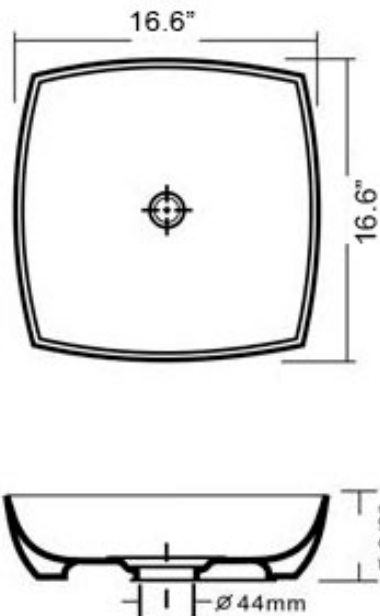

**BV115 Black Vessel Vanity Sink**

**Colour Finish**  
Black Porcelain

**Model No.**  
BV115

**Description**

- Black Porcelain Vessel Sink
- Outside Dimensions : 16-1/2" x 16-1/2" x 5-3/8" Deep
- Limited lifetime warranty
- A pop-up drain is required for this sink and is sold separately. A pop-up drain with no overflow is required for this sink.
- Minimum Cabinet Size: 18"