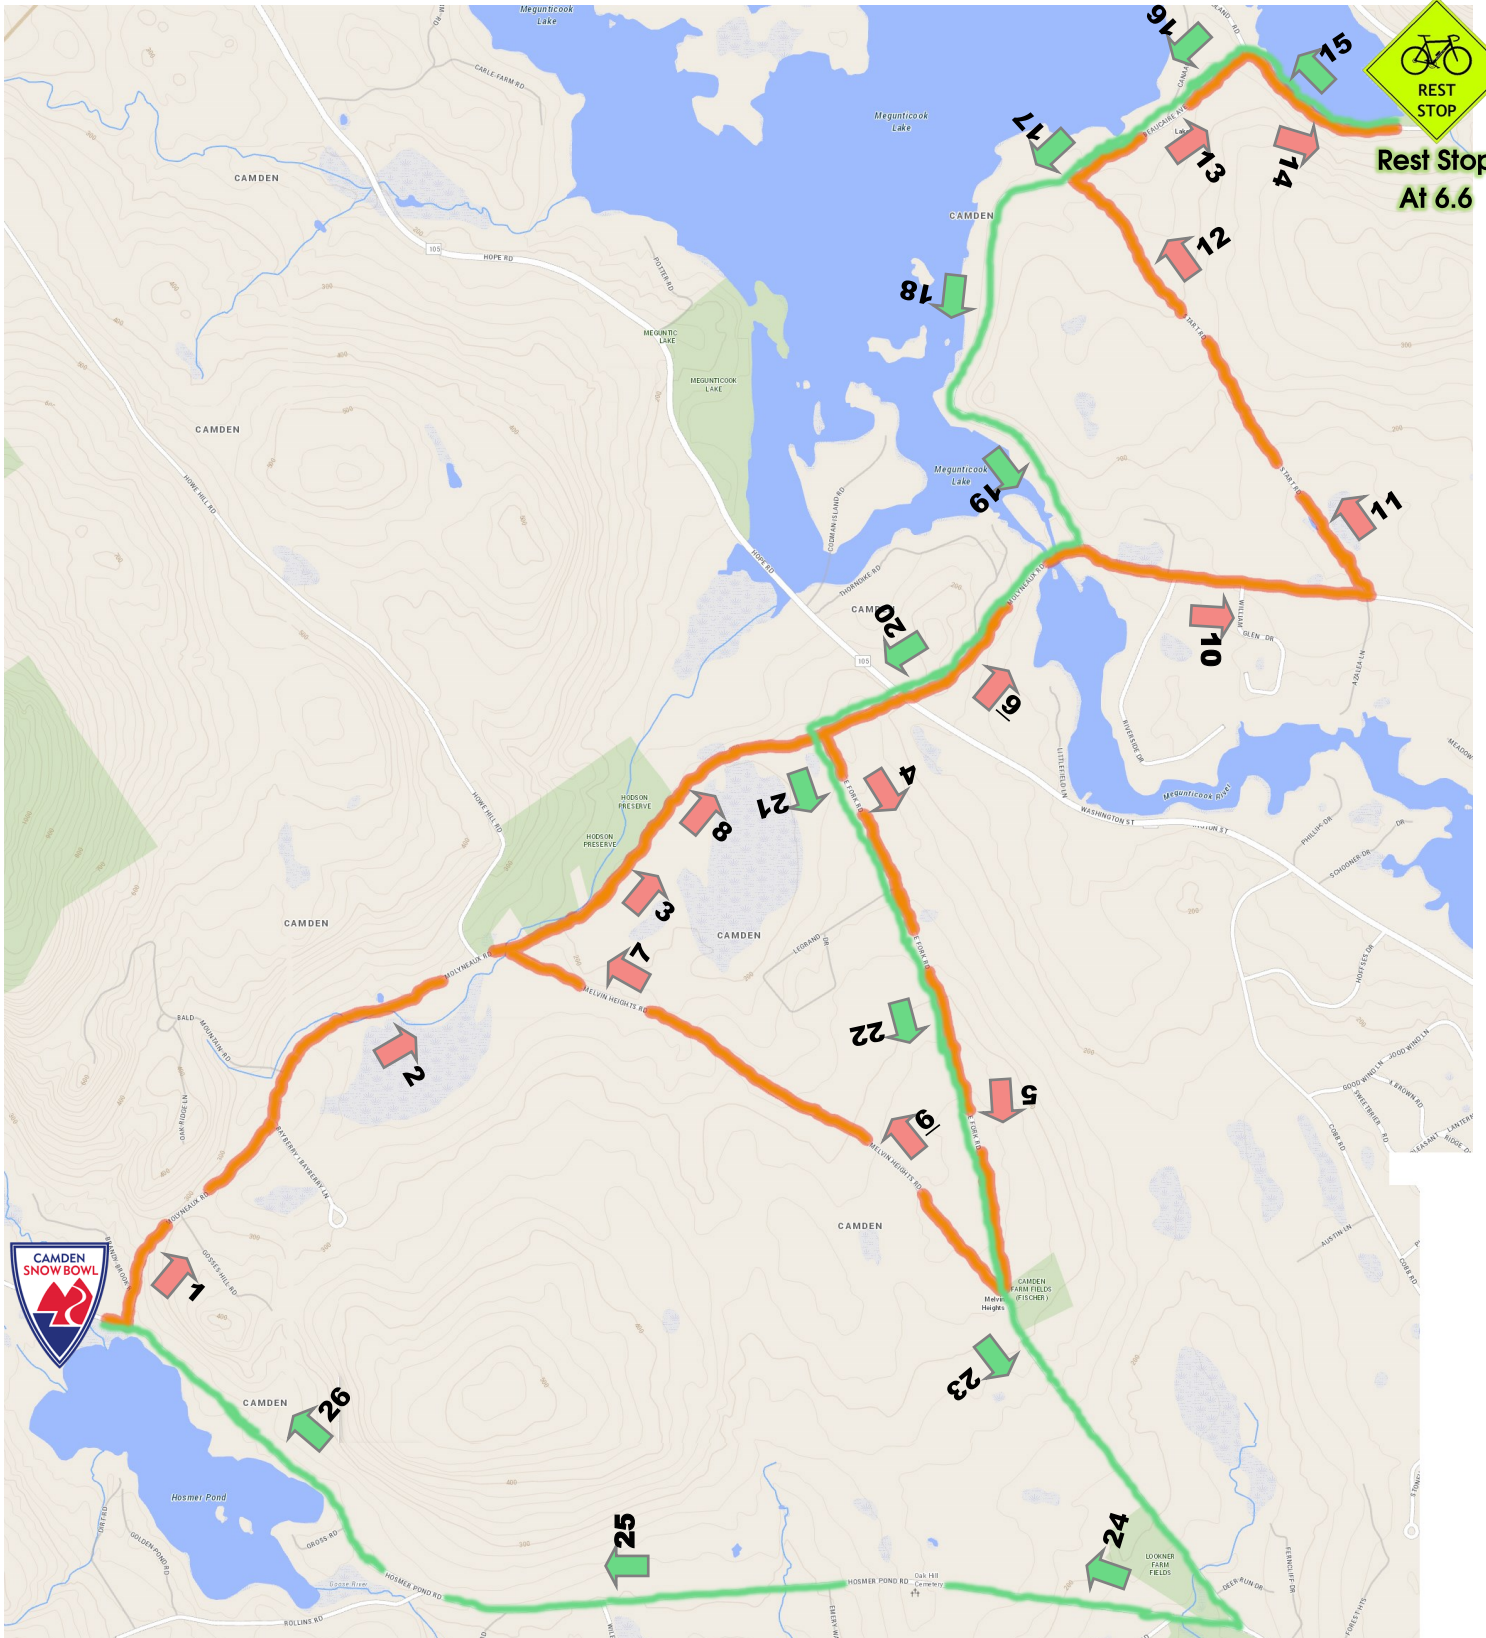

MAINE

15 • 38 • 62 • CENTURY

2019 MAINE LOBSTER RIDE

15—MILE

(Actual: 12-Mile)

(Follow RED then GREEN road markings)

Base Phone/Help Line: 207-702-7102

BARRETT'S COVE

**Rest Stop
At 6.6**

2019 MAINE LOBSTER RIDE

15—MILE

(Follow **RED** road markings to Rest Stop
and **GREEN** markings to return to Snow Bowl)

Base Phone/Help Line: 207-702-7102

At	Go	Onto	For	Travel Information
0.0	R	Barnestown Road	0.1	
0.1	L	Molyneaux Road	1.4	Steep Uphill
1.5	R	East Fork Road	1.0	
2.5	R	Melvin Heights Road	0.9	
3.4	R	Molyneaux Road	0.8	
4.2	S	Molyneaux Road	0.9	Cross Washington Street, stay on Molyneaux
5.1	L	Start Road	0.8	
5.9	R	Beaucaire Avenue	0.7	
6.6	L	REST STOP - BARRETT'S COVE	0.0	
6.6	R	Beaucaire Avenue	1.5	
8.1	R	Molyneaux Road	0.4	
8.5	S	Molyneaux Road	0.1	
8.6	L	East Fork Road	1.0	
9.6	S	East Fork Road	0.7	Cross Washington Street, stay on Molyneaux
10.3	R	Hosmer Pond Road	2.1	
12.4	L	Snow Bowl	1.8	