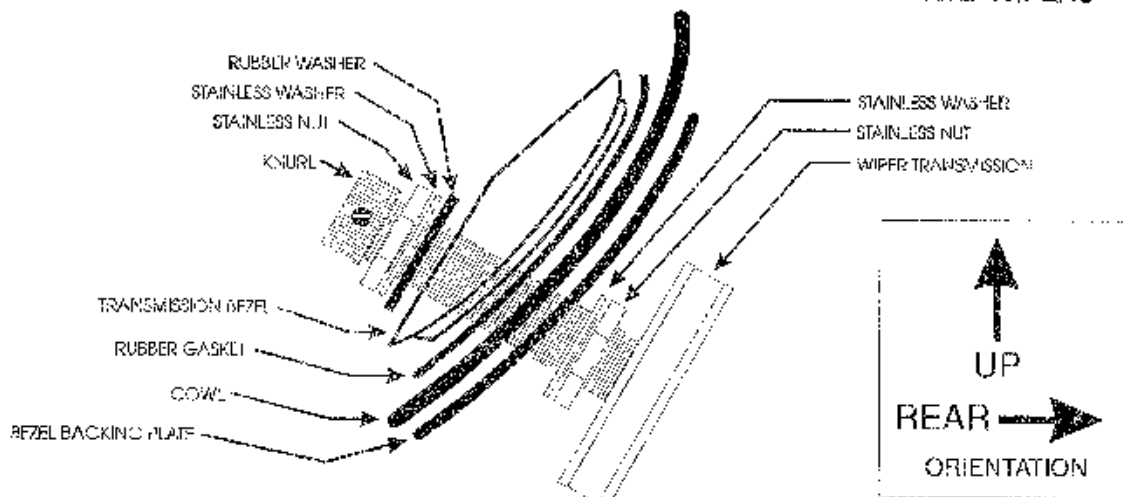

SPECIALTY POWER WINDOWS

140 INDUSTRIAL PARK DRIVE
P.O. BOX 1486
FORSYTH, GA 31029
478-894-9248

4148 WIPER TRANSMISSION BEZEL ASSEMBLY

1941 TO 1948 CHEVROLET WIPER TRANSMISSION BEZEL FOR CONVERSION TO SPECIALTY POWER WINDOWS ELECTRIC WINDSHIELD WIPERS

SIDE SECTION OF BEZEL ASSEMBLY