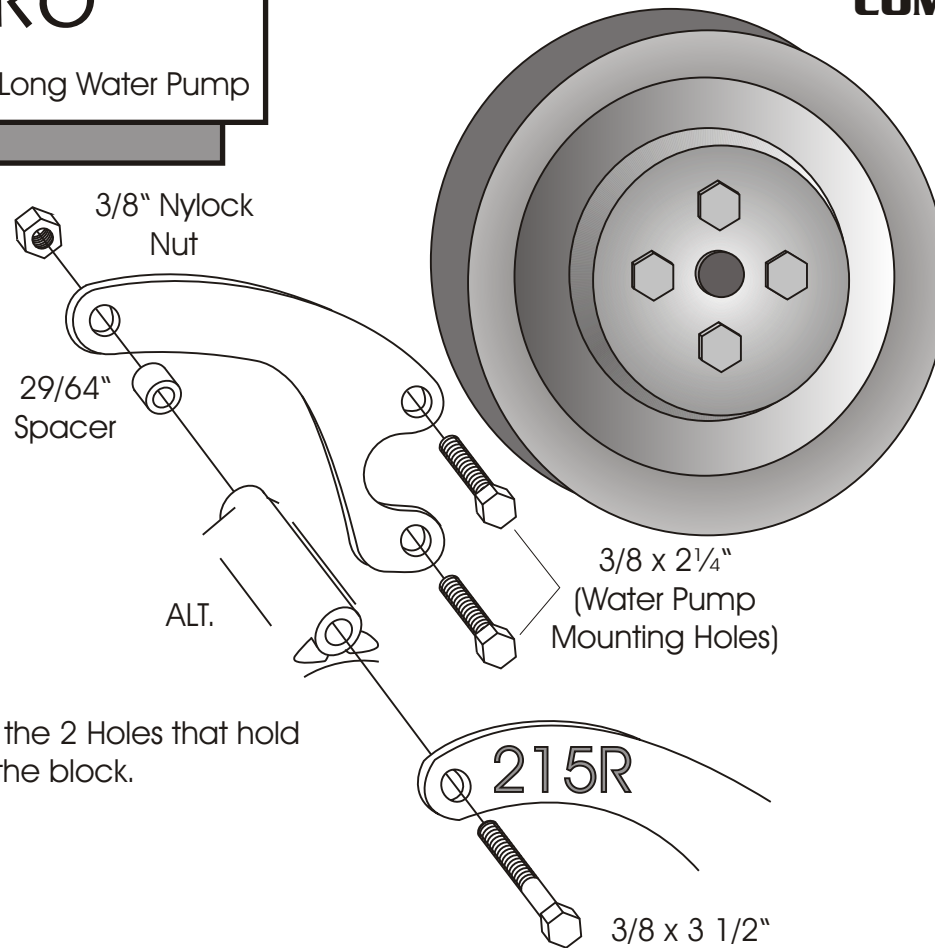

# ALTERNATOR REAR MOUNTING BRACKET 215RO

Small Block Chevy - Long Water Pump

This bracket bolts to the 2 Holes that hold the water pump to the block.

**As with any part of this nature, make sure it fits your application before painting or plating. Parts that have been painted, plated or modified may not be returned.**

ALTERNATOR  
REAR MOUNTING  
BRACKET  
215RO

Small Block Chevy - Long Water Pump

**ALAN GROVE COMPONENTS, INC.**  
**27070 METCALF ROAD**  
**LOUISBURG, KS 66053**