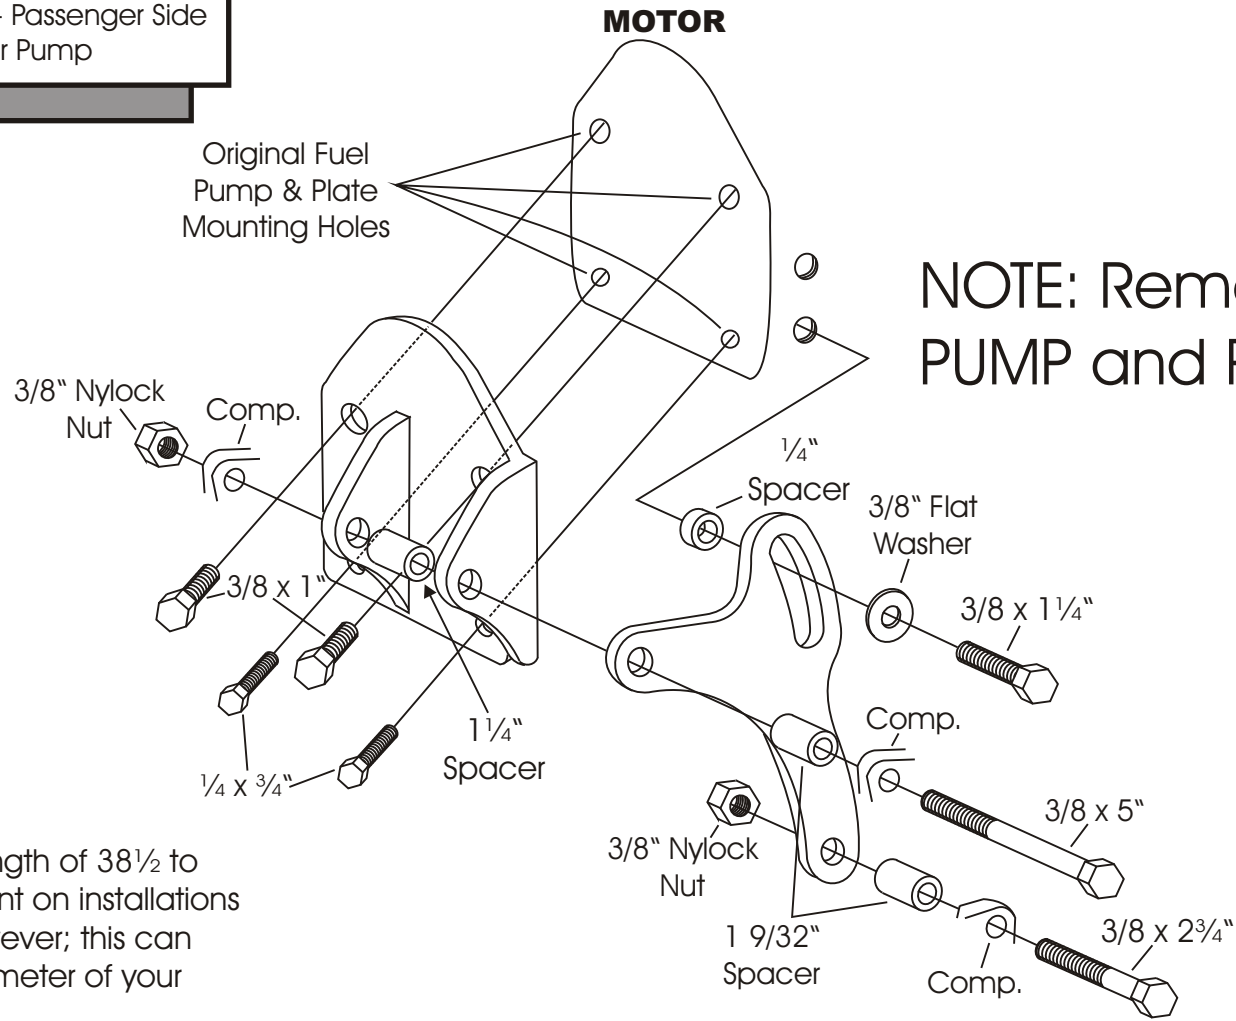

LOWER A.C. COMPRESSOR MOUNT 109R

Small Block Chevy - Passenger Side Short Water Pump

NOTE: This mount requires the use of a remote mounted fuel pump.

NOTE: Remove FUEL PUMP and PLATE!

We use a belt length of 38½ to 39" with this mount on installations in our shop. However; this can vary with the diameter of your pulleys.

As with any part of this nature, make sure it fits your application before painting or plating. Parts that have been painted, plated or modified may not be returned.

LOWER A.C.
COMPRESSOR
MOUNT
109R

Small Block Chevy - Passenger Side
Short Water Pump