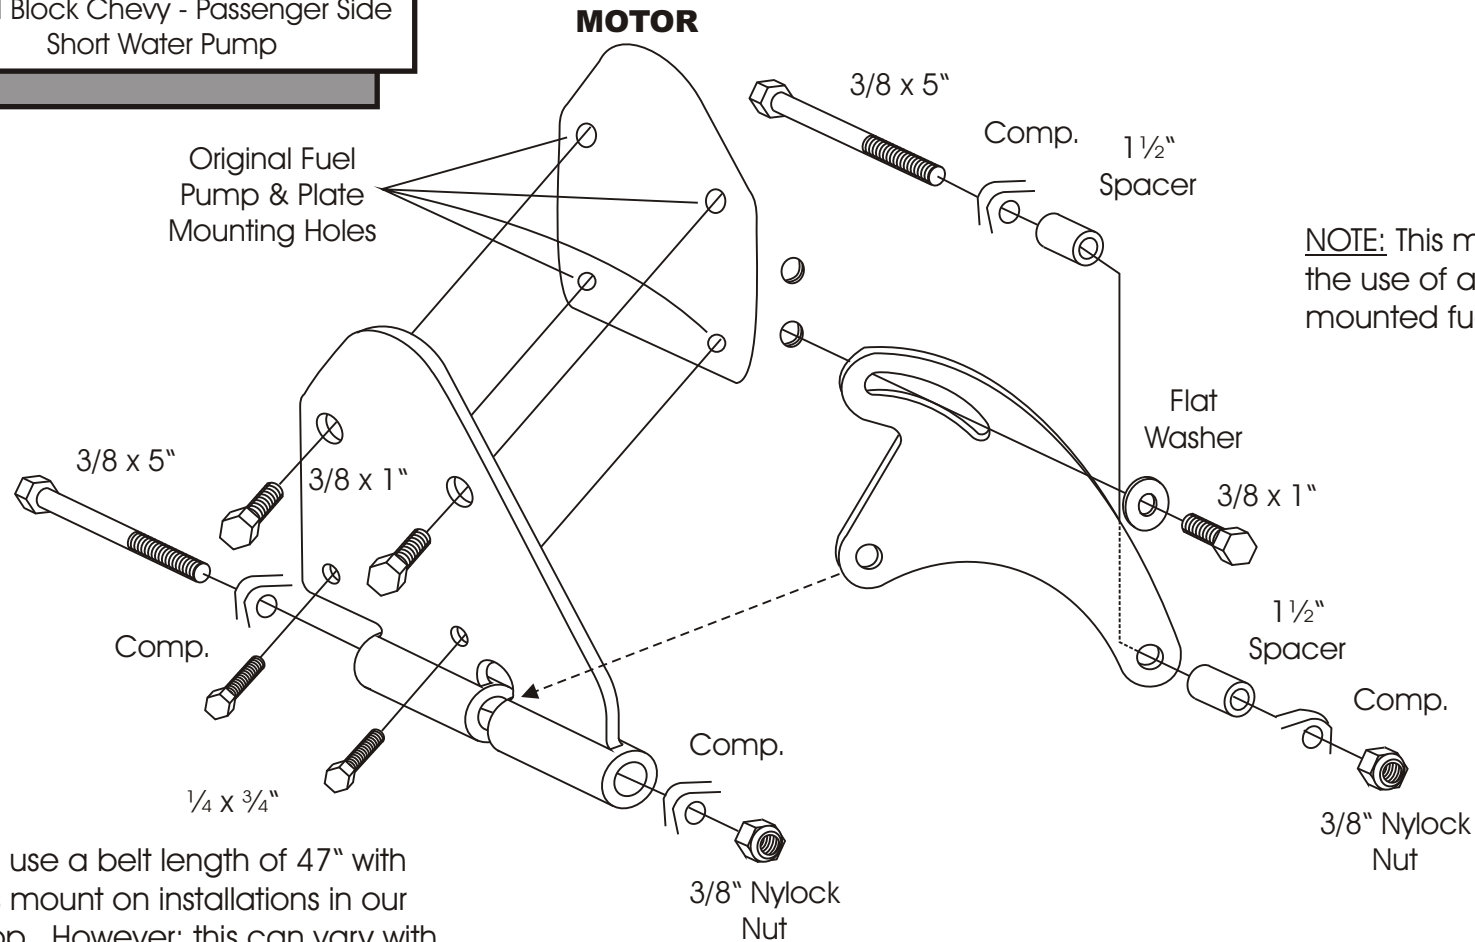

LOWER A.C. COMPRESSOR MOUNT 106R

Small Block Chevy - Passenger Side
Short Water Pump

NOTE: Remove FUEL
PUMP and PLATE!

NOTE: This mount requires
the use of a remote
mounted fuel pump.

We use a belt length of 47" with
this mount on installations in our
shop. However; this can vary with
the diameter of your pulleys.

As with any part of this nature, make sure it fits your application before painting or plating. Parts that have been painted, plated or modified may not be returned.

LOWER A.C.
COMPRESSOR
MOUNT
106R

Small Block Chevy - Passenger Side
Short Water Pump