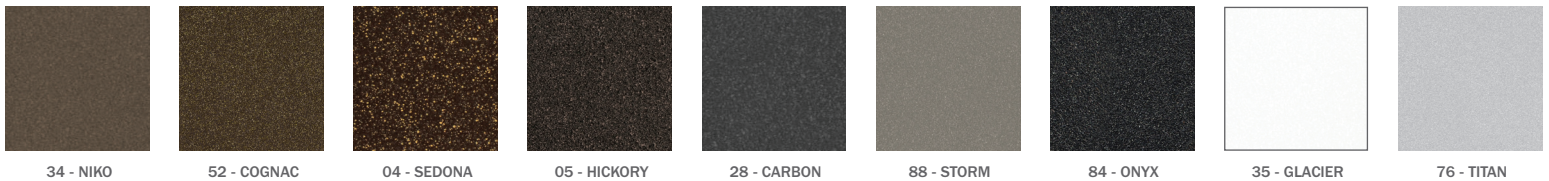

MODE ALUMINUM

Add an element of sophistication to your outdoor space with Homecrest's Mode collection! With clean lines and contemporary inspiration, Mode sets the new standard in casual chic. Mode features a floating aluminum rectangular top and a sleek appearance that brings an elegant style to your outdoor space. Customize your Mode table, and select from a wide variety of heights and sizes to complement your outdoor seating. The aluminum top panels that float over the base frame are available in all frame finishes. Duo-Tone your Mode table or fire pit by selecting one color for the top panels and a coordinating color for the base.

AVAILABLE COLORS Colors are representations, refer to an actual sample.

SIDE, END, COFFEE & CHAT TABLES Model #'s include both top and base. Features a 3" edge profile.

DINING TABLES Model #'s include both top and base. Features a 3" edge profile.

CAFÉ TABLES Model #'s include both top and base. Features a 3" edge profile.