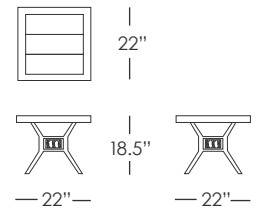

1. Stocked In:
2. Dark Mahogany with Tan Rope
   - Satin White with Light Gray Rope

LOVESEAT
ECH102