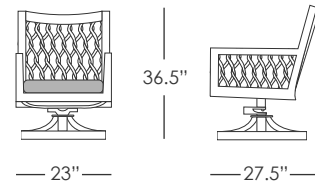

SQUARE DINING TABLE
ECH304

1. Stocked In:
2. Dark Mahogany with Tan Rope
   - Satin White with Light Gray Rope