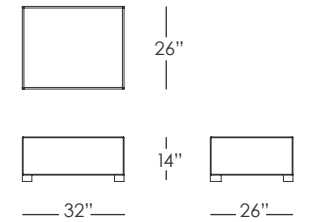

**MIDDLE PIECE**  
**TRV106**

- Stocked In:
- Gray and Lime
  - Natural and Tan
  - Gray and Tan

**SIDE TABLE**  
**TRV501**

- Stocked In:
- Gray and Tan

**CORNER PIECE**  
**TRV105**

- Stocked In:
- Gray and Lime
  - Natural and Tan
  - Gray and Tan