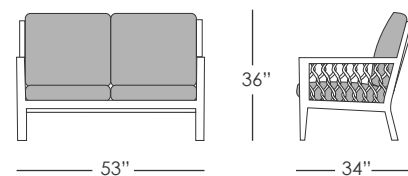

1. Stocked In:
2. Dark Mahogany with Tan Rope
   - Satin White with Light Gray Rope

COFFEE TABLE
ECH502