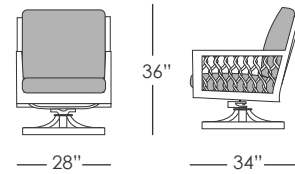

**SWIVEL CLUB CHAIR**  
**ECH161**

- Stocked In:
- Dark Mahogany with Tan Rope
  - Satin White with Light Gray Rope

**SIDE TABLE**  
**ECH501**

- Stocked In:
- Dark Mahogany with Tan Rope
  - Satin White with Light Gray Rope