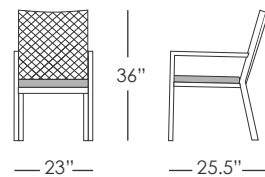

SLING DINING CHAIR LEG300

Stocked In:
• Matte Charcoal
with Light Grey Sling