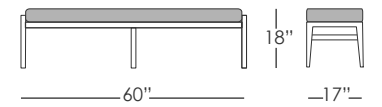

COLLECTION: HORIZON

STOCKING ITEMS

COLLECTION: HORIZON

STOCKING ITEMS

WOVEN DINING CHAIR HRZ302

Stocked In:
• Faux Aged Teak
with Mixed Grey Wicker

SWIVEL WOVEN DINING CHAIR HRZ372

Stocked In:
• Faux Aged Teak
with Mixed Grey Wicker

CUSHION DINING CHAIR HRZ301

Stocked In:
• Faux Aged Teak
with Mixed Grey Wicker

SWIVEL CUSHION DINING CHAIR HRZ371

Stocked In:
• Faux Aged Teak
with Mixed Grey Wicker

BENCH HRZ404

Stocked In:
• Faux Aged Teak

SQUARE DINING TABLE HRZ304

Stocked In:
• Faux Aged Teak

RECTANGULAR DINING TABLE HRZ303

Stocked In:
• Faux Aged Teak

LARGE RECTANGULAR DINING TABLE HRZ396

Stocked In:
• Faux Aged Teak

FINISHES AVAILABLE:

Over 20 available cushion fabrics.
See Fabric Options page for details