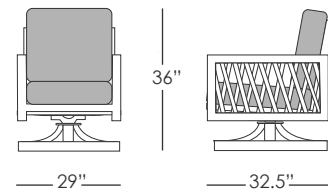

SWIVEL CLUB CHAIR EXP161

Stocked In:
• Matte Charcoal
with Light Gray Rope