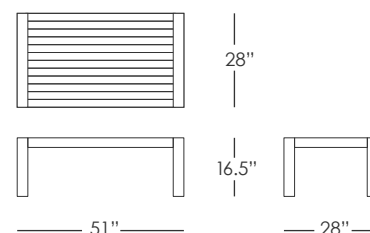

COLLECTION: EXPLORER

STOCKING ITEMS

COFFEE TABLE EXP502

Stocked In:
• Matte Charcoal

RECTANGLE DINING TABLE WITH EXTENSION EXP309

Stocked In:
• Matte Charcoal

FINISHES AVAILABLE:

*Interchangeable with Adventure and Legend Collections

Over 20 available cushion fabrics.
See Fabric Options page for details