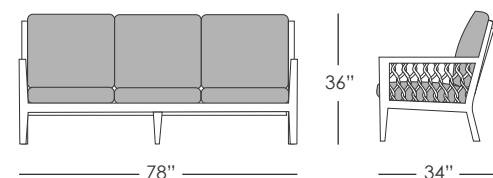

1. Stocked In:
2. Dark Mahogany with Tan Rope
   - Satin White with Light Gray Rope

DINING CHAIR
ECH302