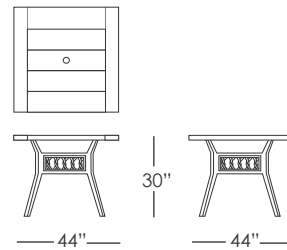

## STOCKING ITEMS

**SWIVEL DINING CHAIR**  
**ECH372**

- Stocked In:
- Dark Mahogany with Tan Rope
  - Satin White with Light Gray Rope

**SQUARE DINING TABLE**  
**ECH304**

- Stocked In:
- Dark Mahogany with Tan Rope
  - Satin White with Light Gray Rope