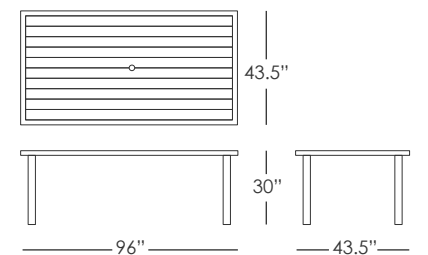

LARGE RECTANGULAR DINING TABLE HRZ396

Stocked In:
• Faux Aged Teak