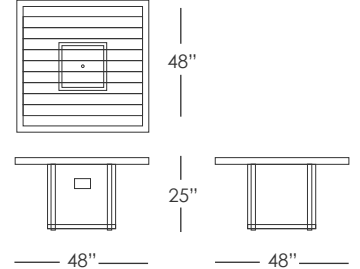

**SQUARE FIRE TABLE
EXP801**

Available In:
• Matte Charcoal

**OTTOMAN
ADV104**

Stocked In:
• Matte Charcoal
with Driftwood