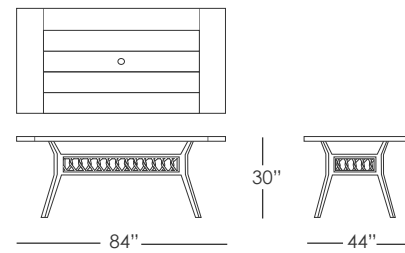

COLLECTION: ECHO BAY

STOCKING ITEMS

SWIVEL DINING CHAIR
ECH372

1. Stocked In:
2. Dark Mahogany with Tan Rope
   - Satin White with Light Gray Rope

SQUARE DINING TABLE
ECH304

1. Stocked In:
2. Dark Mahogany with Tan Rope
   - Satin White with Light Gray Rope

1. Stocked In:
2. Dark Mahogany with Tan Rope
   - Satin White with Light Gray Rope

FINISHES AVAILABLE:

Over 20 available cushion fabrics.
See Fabric Options page for details