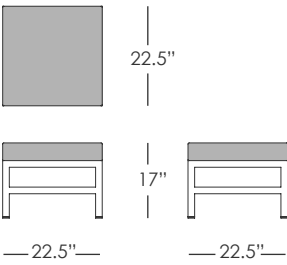

COLLECTION: ADVENTURE

STOCKING ITEMS

**CLUB CHAIR
ADV101**

Stocked In:
• Matte Charcoal
with Driftwood

COLLECTION: ADVENTURE

STOCKING ITEMS

**SIDE TABLE
EXP501**

Available In:
• Matte Charcoal

**LOVESEAT
ADV102**

Stocked In:
• Matte Charcoal
with Driftwood

**COFFEE TABLE
EXP502**

Available In:
• Matte Charcoal

**SOFA
ADV103**

Stocked In:
• Matte Charcoal
with Driftwood

**SQUARE FIRE TABLE
EXP801**

Available In:
• Matte Charcoal

**OTTOMAN
ADV104**

Stocked In:
• Matte Charcoal
with Driftwood

FINISHES AVAILABLE:

*Interchangeable with Explorer and Legend Collections

Over 20 available cushion fabrics. See Fabric Options page for details