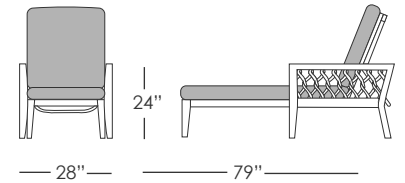

## STOCKING ITEMS

**CLUB CHAIR**  
**ECH101**

- Stocked In:
- Dark Mahogany with Tan Rope
  - Satin White with Light Gray Rope

**CHAISE LOUNGE**  
**ECH201**

- Stocked In:
- Dark Mahogany with Tan Rope
  - Satin White with Light Gray Rope