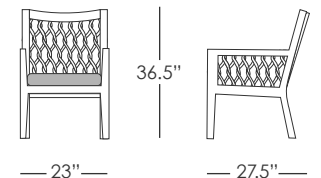

1. Stocked In:
2. Dark Mahogany with Tan Rope
   - Satin White with Light Gray Rope