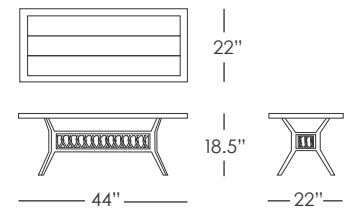

1. Stocked In:
2. Dark Mahogany with Tan Rope
   - Satin White with Light Gray Rope

SOFA
ECH103