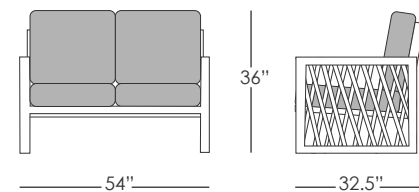

LOVESEAT EXP102

Stocked In:
• Matte Charcoal
with Light Gray Rope