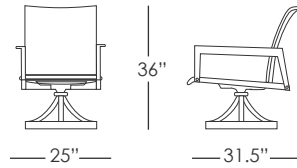

SWIVEL WOVEN DINING CHAIR HRZ372

Stocked In:
• Faux Aged Teak
with Mixed Grey Wicker

CUSHION DINING CHAIR HRZ301

Stocked In:
• Faux Aged Teak
with Mixed Grey Wicker