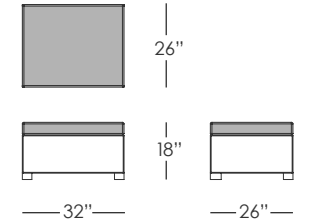

1. Stocked In:
2. Gray and Lime
   - Natural and Tan
   - Gray and Tan

SOFA
TRV103