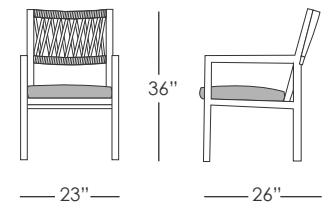

DINING CHAIR EXP302

Stocked In:
• Matte Charcoal
with Light Gray Rope