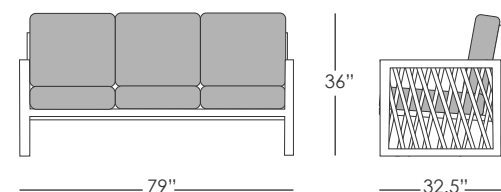

SOFA EXP103

Stocked In:
• Matte Charcoal
with Light Gray Rope