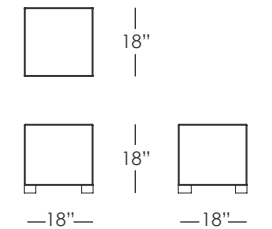

1. Stocked In:
2. Gray and Tan

CORNER PIECE
TRV105