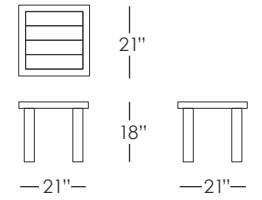

## STOCKING ITEMS

**CLUB CHAIR**  
**HRZ101**

Stocked In:  
• Faux Aged Teak

**SIDE TABLE**  
**HRZ501**

Stocked In:  
• Faux Aged Teak

**SWIVEL CLUB CHAIR**  
**HRZ161**

Stocked In:  
• Faux Aged Teak

**COFFEE TABLE**  
**HRZ502**