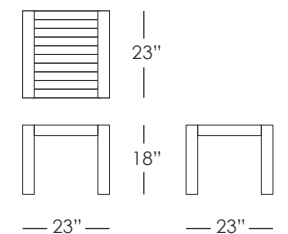

SIDE TABLE EXP501

Stocked In:
• Matte Charcoal