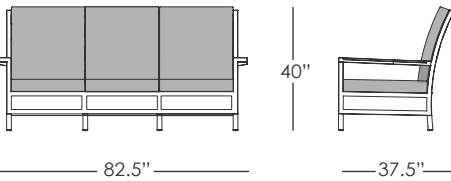

COLLECTION: ADVENTURE

STOCKING ITEMS

**CLUB CHAIR
ADV101**

Stocked In:
• Matte Charcoal
with Driftwood

COLLECTION: ADVENTURE

STOCKING ITEMS

**SIDE TABLE
EXP501**

Available In:
• Matte Charcoal

**LOVESEAT
ADV102**

Stocked In:
• Matte Charcoal
with Driftwood

**COFFEE TABLE
EXP502**

Available In:
• Matte Charcoal

**SOFA
ADV103**

Stocked In:
• Matte Charcoal
with Driftwood

**SQUARE FIRE TABLE
EXP801**

Available In:
• Matte Charcoal

**OTTOMAN
ADV104**

Stocked In:
• Matte Charcoal
with Driftwood

FINISHES AVAILABLE:

*Interchangeable with Explorer and Legend Collections

Over 20 available cushion fabrics. See Fabric Options page for details