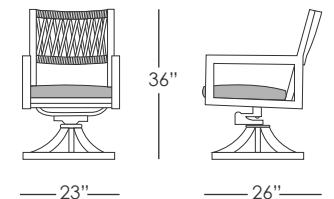

SWIVEL DINING CHAIR EXP372

Stocked In:
• Matte Charcoal
with Light Gray Rope