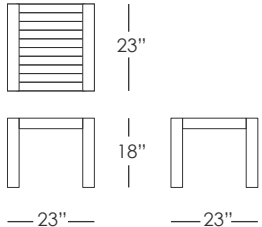

**LOVESEAT
ADV102**

Stocked In:
• Matte Charcoal
with Driftwood