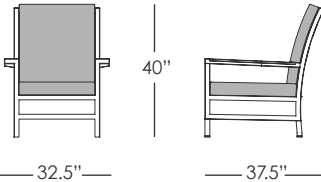

COLLECTION: ADVENTURE

STOCKING ITEMS

**CLUB CHAIR
ADV101**

Stocked In:
• Matte Charcoal
with Driftwood

COLLECTION: ADVENTURE

STOCKING ITEMS

**SIDE TABLE
EXP501**

Available In:
• Matte Charcoal

**LOVESEAT
ADV102**

Stocked In:
• Matte Charcoal
with Driftwood

**COFFEE TABLE
EXP502**

Available In:
• Matte Charcoal

**SOFA
ADV103**

Stocked In:
• Matte Charcoal
with Driftwood

**SQUARE FIRE TABLE
EXP801**

Available In:
• Matte Charcoal

**OTTOMAN
ADV104**

Stocked In:
• Matte Charcoal
with Driftwood

FINISHES AVAILABLE:

*Interchangeable with Explorer and Legend Collections

Over 20 available cushion fabrics. See Fabric Options page for details