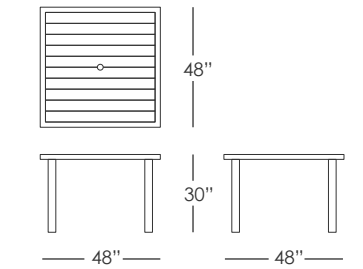

SQUARE DINING TABLE HRZ304

Stocked In:
• Faux Aged Teak

RECTANGULAR DINING TABLE HRZ303

Stocked In:
• Faux Aged Teak