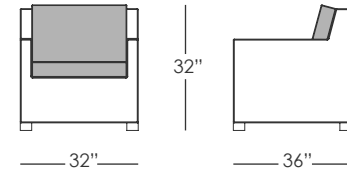

1. Stocked In:
2. Gray and Lime
   - Natural and Tan
   - Gray and Tan