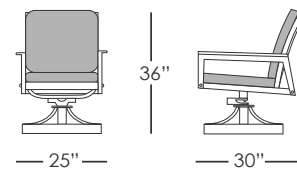

SWIVEL CUSHION DINING CHAIR HRZ371

Stocked In:
• Faux Aged Teak
with Mixed Grey Wicker

BENCH HRZ404

Stocked In:
• Faux Aged Teak