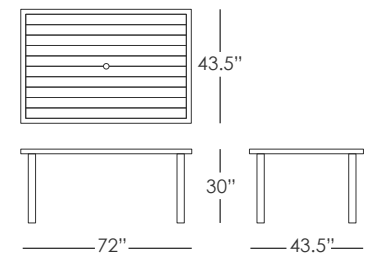

COLLECTION: HORIZON

STOCKING ITEMS

COLLECTION: HORIZON

STOCKING ITEMS

WOVEN DINING CHAIR HRZ302

Stocked In:
• Faux Aged Teak
with Mixed Grey Wicker

SWIVEL WOVEN DINING CHAIR HRZ372

Stocked In:
• Faux Aged Teak
with Mixed Grey Wicker

CUSHION DINING CHAIR HRZ301

Stocked In:
• Faux Aged Teak
with Mixed Grey Wicker

SWIVEL CUSHION DINING CHAIR HRZ371

Stocked In:
• Faux Aged Teak
with Mixed Grey Wicker

BENCH HRZ404

Stocked In:
• Faux Aged Teak

SQUARE DINING TABLE HRZ304

Stocked In:
• Faux Aged Teak

RECTANGULAR DINING TABLE HRZ303

Stocked In:
• Faux Aged Teak

LARGE RECTANGULAR DINING TABLE HRZ396

Stocked In:
• Faux Aged Teak

FINISHES AVAILABLE:

Over 20 available cushion fabrics.
See Fabric Options page for details