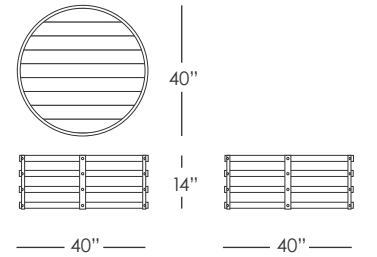

Stocked In:
• Faux Aged Teak

LOVESEAT
HRZ102