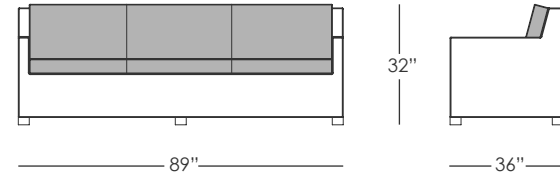

## STOCKING ITEMS

**OTTOMAN**  
**TRV104**

- Stocked In:
- Gray and Lime
  - Natural and Tan
  - Gray and Tan

**SOFA**  
**TRV103**

- Stocked In:
- Gray and Tan

**COFFEE TABLE**  
**TRV502**

- Stocked In:
- Gray and Lime
  - Natural and Tan
  - Gray and Tan