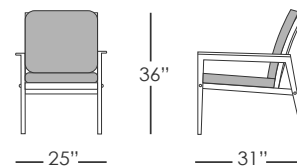

COLLECTION: HORIZON

STOCKING ITEMS

COLLECTION: HORIZON

STOCKING ITEMS

WOVEN DINING CHAIR HRZ302

Stocked In:
• Faux Aged Teak
with Mixed Grey Wicker

SWIVEL WOVEN DINING CHAIR HRZ372

Stocked In:
• Faux Aged Teak
with Mixed Grey Wicker

CUSHION DINING CHAIR HRZ301

Stocked In:
• Faux Aged Teak
with Mixed Grey Wicker

SWIVEL CUSHION DINING CHAIR HRZ371

Stocked In:
• Faux Aged Teak
with Mixed Grey Wicker

BENCH HRZ404

Stocked In:
• Faux Aged Teak

SQUARE DINING TABLE HRZ304

Stocked In:
• Faux Aged Teak

RECTANGULAR DINING TABLE HRZ303

Stocked In:
• Faux Aged Teak

LARGE RECTANGULAR DINING TABLE HRZ396

Stocked In:
• Faux Aged Teak

FINISHES AVAILABLE:

Over 20 available cushion fabrics.
See Fabric Options page for details