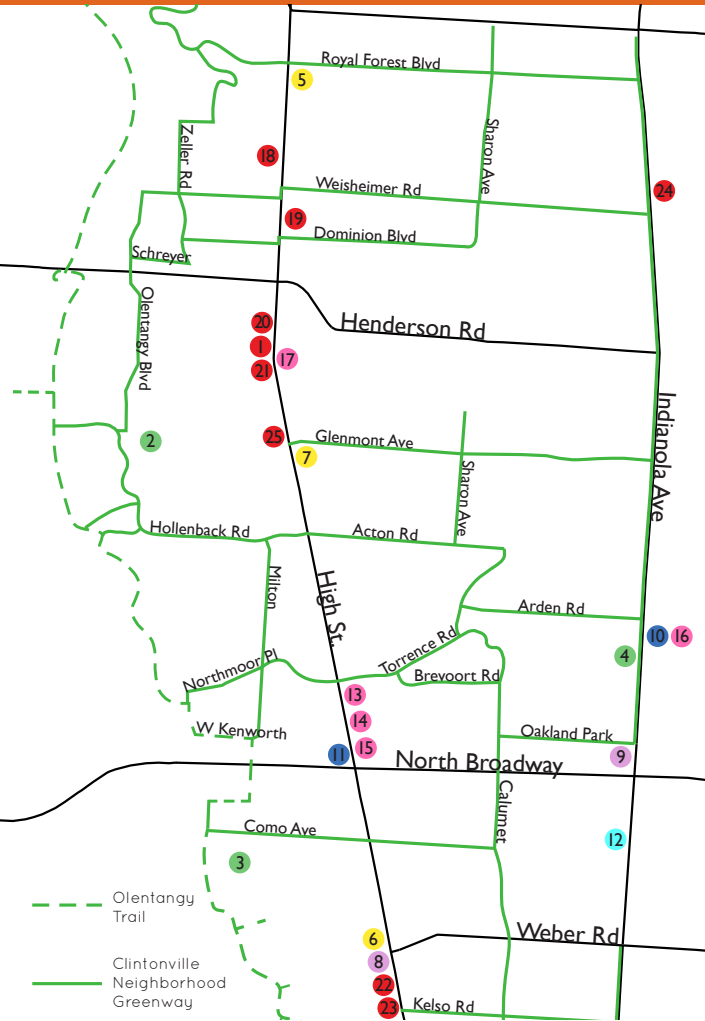

Bike Clintonville™

courtesy of

Johnny **VELO** Bikes

4231 N. High St, Columbus, Ohio
(614) 333-0012 johnnyvelobikes.com

Map is based on the efforts of the
Clintonville Neighborhood Bikeways.