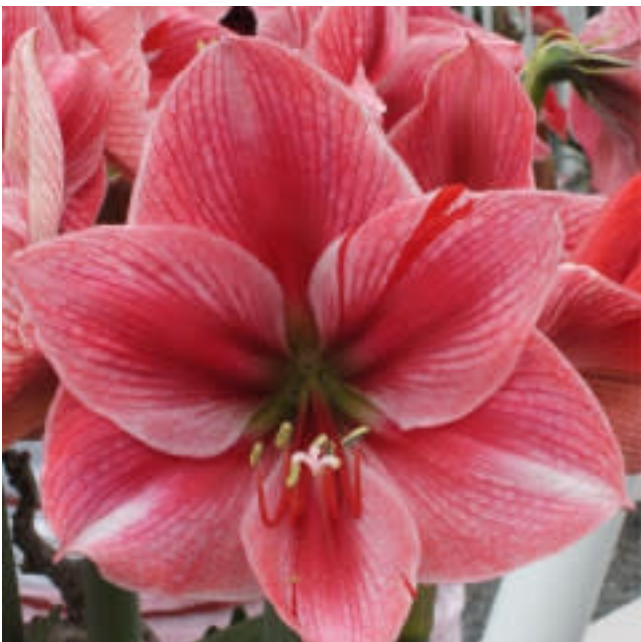

OYSTER BELLE

Portrait de femme à la jacinthe, 1750-59, by Jean-Étienne Liotard. The original painting is a pastel on vellum, 63 x 51 cm

Amaryllis - Amalfi (South Africa) Retail: \$22.00

Amalfi is neyron-rose with paler edges, deep rose veins, a large green eye and a white starburst. Its shape and form are exquisite. Relatively tall for a Sonata. Amalfi has 5" flowers borne on 16" stems. While all Amaryllis are terrific cut flowers, taller varieties like Amalfi are perfect for opulent tall floor vases. Harvest bulb size: 26 cm

Amaryllis - Gervase (Dutch) Retail: \$22.00

This huge bloom has pale to deep magenta-pink flames and striations with glistening white highlights and feathering, and red anthers. There can be quite some variation in the coloration of the flowers: it is intriguing to witness how the magenta-pink coloration configures itself on each bloom. Harvest bulb size: 30/32 cm

Kind of like a reverse Picotee, Magical Touch has large, deep red flowers bejeweled with dark burgundy veins, a greenish-white starburst, ruffled margins and crisp white petal edges. Harvest bulb size: 30/32 cm