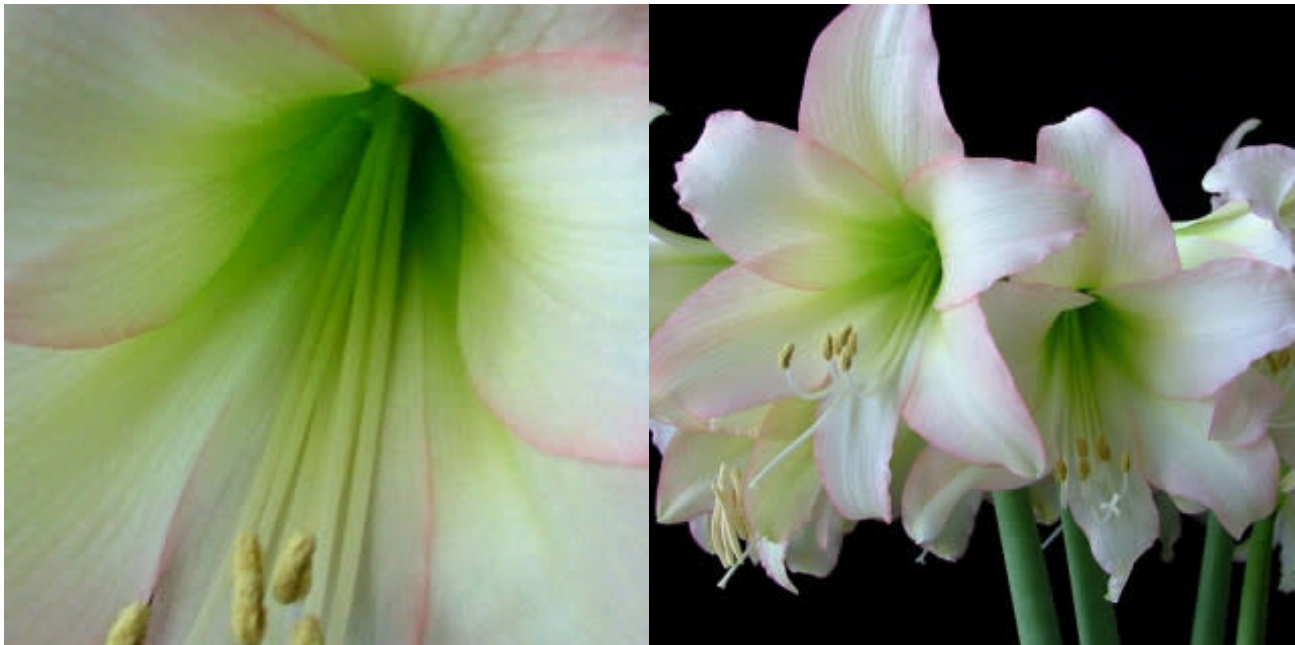

Mini Amaryllis - Trentino (South Africa) Retail: $15.00

This happy charmer is a prolific, floriferous Sonatini with 4" creamy-white flowers accented with a sunny glow, a radiant green throat and narrow, pale magenta petal margins. It usually grows up to 14" tall. For an even more spectacular show, plant three bulbs per pot. Harvest bulb size: 18 cm