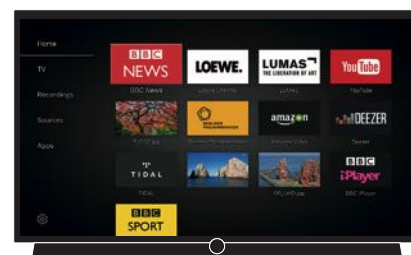

Operation

New, simple, intuitive and beautifully designed. Clearly structured and a joy to use. Store favourite TV channels, recordings, apps or external sources on the customisable home screen. There are also useful features to help you manage live TV, including a timeline showing the precise viewing point in the programme. Tidal opens up access to over 40 million music tracks. You can find films and series in online video libraries such as Amazon Video or BBC iPlayer using apps preinstalled on your set. The most popular internet videos can be found on YouTube. And to make life easier than ever, with the new Loewe App you can view a 7-day program guide, select the program of your choice, call up background information and even start a recording using your smartphone or tablet.

Loewe os – operating system

The redesigned home screen makes it even easier to access your favourite channels, connected devices and recordings.