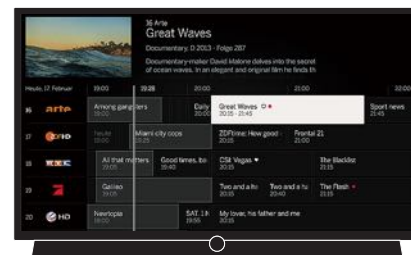

Sound

The modular design allows you to mix and match individual audio components such as the optional bild 5 klang soundbar. The powerful 80 watt stereo sound system with a closed bass reflex box ensures warm low frequencies and generates rich and precise sound. For an incredible concert hall experience in your own living room, connect the bild 5 TV to klang 5 speakers and the klang 5 subwoofer. Intelligent wireless technology allows the bild 5 TV to transmit lossless high resolution audio to the speakers and subwoofer, all without cables. And the integrated 5.1 audio multi-channel decoder avoids the need for an additional AV receiver for a simple and clutter-free set-up. Integrated Bluetooth makes it easy to stream music from your smartphone directly to the television and connected audio system for the ultimate in simplicity and convenience.

Operation

New, simple, intuitive and beautifully designed. Clearly structured and a joy to use. Store favourite TV channels, recordings, apps or external sources on the customisable home screen. There are also useful features to help you manage live TV, including a timeline showing the precise viewing point in the programme. Tidal opens up access to over 40 million music tracks. You can find films and series in online video libraries such as Amazon Video or BBC iPlayer using apps preinstalled on your set. The most popular internet videos can be found on YouTube. And to make life easier than ever, with the new Loewe App you can view a 7-day program guide, select the program of your choice, call up background information and even start a recording using your smartphone or tablet.

Loewe os – operating system

The redesigned home screen makes it even easier to access your favourite channels, connected devices and recordings.

The beautifully simplified EPG design allows you to see what's on TV and to set recordings with ease.