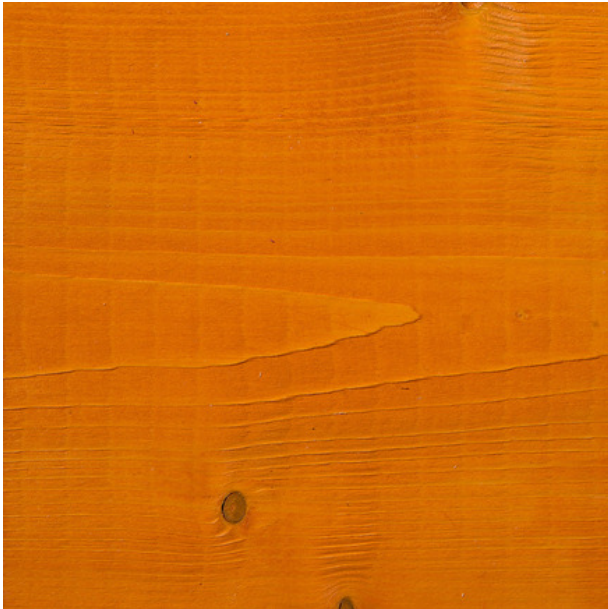

MUROBOND WOODWASH INTERIOR COLOURS

woodwash interior black

woodwash interior brown

woodwash interior emerald

woodwash interior harbour

woodwash interior lilypond

woodwash interior linger

MUROBOND WOODWASH INTERIOR COLOURS

woodwash interior papaya

woodwash interior syrup

woodwash interior weathered
grey

woodwash interior white

Murobond Woodwash is a water based low VOC coloured wash that allows the timber grain to show through, creating a soft translucent colour toning.