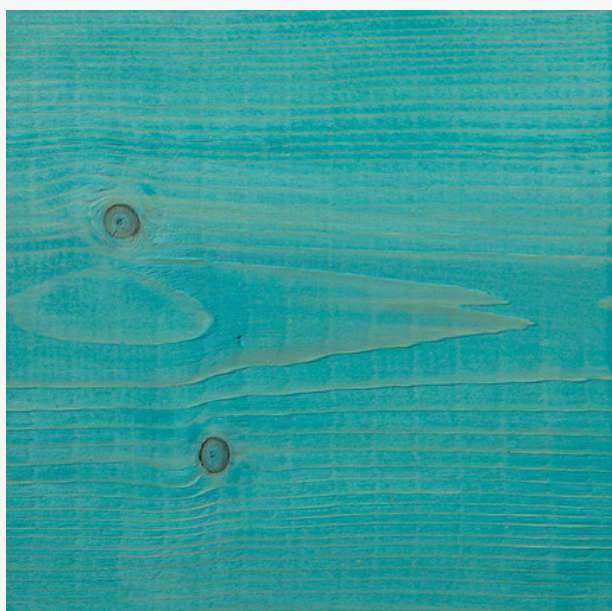

MUROBOND WOODWASH INTERIOR COLOURS

woodwash interior black

woodwash interior brown

woodwash interior emerald

woodwash interior harbour

woodwash interior lilypond

woodwash interior linger

MUROBOND WOODWASH INTERIOR COLOURS

woodwash interior papaya

woodwash interior syrup

woodwash interior weathered
grey

woodwash interior white

Murobond Woodwash is a water based low VOC coloured wash that allows the timber grain to show through, creating a soft translucent colour toning.