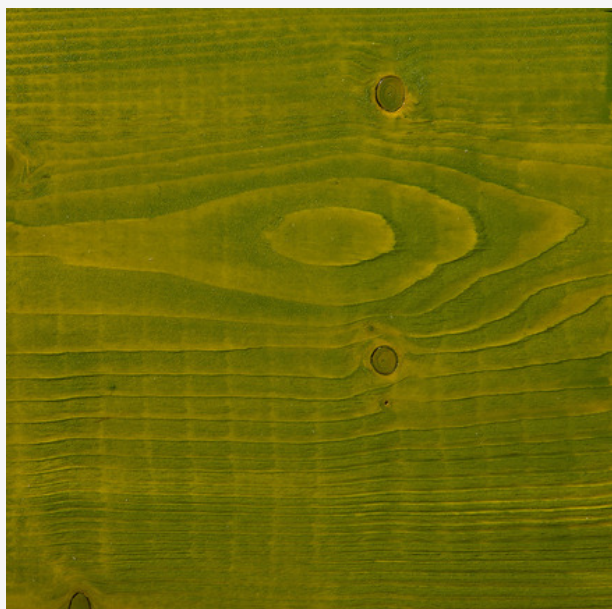

MUROBOND WOODWASH INTERIOR COLOURS

woodwash interior black

woodwash interior brown

woodwash interior emerald

woodwash interior harbour

woodwash interior lilypond

woodwash interior linger

MUROBOND WOODWASH INTERIOR COLOURS

woodwash interior papaya

woodwash interior syrup

woodwash interior weathered
grey

woodwash interior white

Murobond Woodwash is a water based low VOC coloured wash that allows the timber grain to show through, creating a soft translucent colour toning.