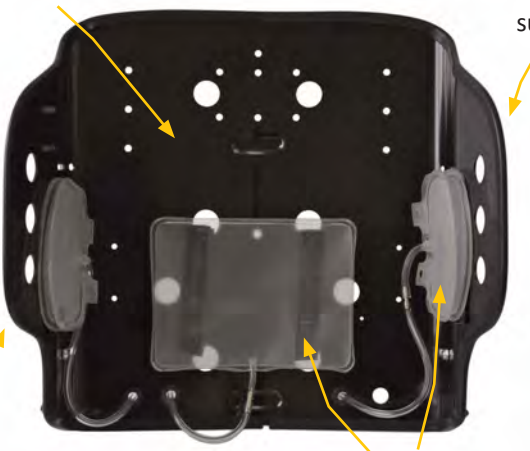

Custom Sizes - Shipment within 7 business days

ADP CODE: SEBFM0045

Part Number	Size W x H
MABCUS	Custom

Options	
Part Number	Description
MABLT	Omit Lateral Inserts
MABLB	Omit Lumbar Inserts

Bariatric Sizes – Shipment within 3 business days

ADP CODE: SEBFM2025

Part Number	Size W x H	Part Number	Size W x H
MAB2116	21" x 16"	MAB2316	23" x 16"
MAB2118	21" x 18"	MAB2318	23" x 18"
MAB2120	21" x 20"	MAB2320	23" x 20"
MAB2216	22" x 16"	MAB2416	24" x 16"
MAB2218	22" x 18"	MAB2418	24" x 18"
MAB2220	22" x 20"	MAB2420	24" x 20"

Custom Bariatric Sizes - Shipment within 7 business days

Part Number	Size W x H
MABBCUS	Custom

Lightweight aluminum shell

6" of lateral support

Raised lateral for high trunk support

Air bladder helps with lateral positioning provides further lumbar support

PRODUCT HIGHLIGHTS

- Fully adjustable for height, depth and angle of recline
- Hardware fits 3/4", 7/8" and 1" tubing and can be installed within a few minutes with the right tools
- Quick release lower latch levers allows the backrest to be easily removed.
- Product Weight:** 5.7 lbs (18"W x 18"H)
Warranty: 2 years limited on back and 90 days on cover, 1 year on hardware