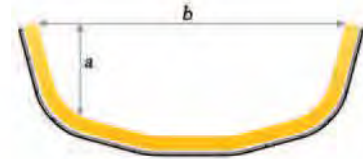

Lateral Dimensions		Max Air Back
MAX AIR, Heights 14, 16, 18, 20		
Chair Width	DIM B (")	DIM A (")
14"	10.5	7.6
16"	12.5	7.6
18"	14.5	7.6
20"	16.5	7.6
22"	18.5	7.6

Cover and Foam Layers, showing depth of the back