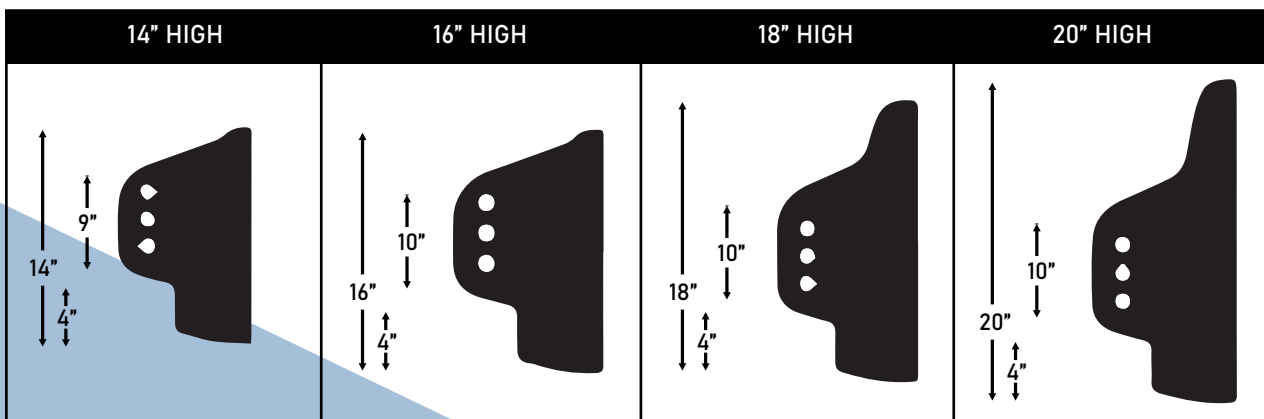

Custom Bariatric Sizes - Shipment within 7 business days

Part Number	Size W x H
MABBCUS	Custom

Lightweight aluminum shell

6" of lateral support

Raised lateral for high trunk support

Air bladder helps with lateral positioning provides further lumbar support

PRODUCT HIGHLIGHTS

- Fully adjustable for height, depth and angle of recline
- Hardware fits 3/4", 7/8" and 1" tubing and can be installed within a few minutes with the right tools
- Quick release lower latch levers allows the backrest to be easily removed.
- Product Weight:** 5.7 lbs (18"W x 18"H)
Warranty: 2 years limited on back and 90 days on cover, 1 year on hardware

Standard Mounting Hardware

Lateral Dimensions		Max Air Back
MAX AIR, Heights 14, 16, 18, 20		
Chair Width	DIM B (")	DIM A (")
14"	10.5	7.6
16"	12.5	7.6
18"	14.5	7.6
20"	16.5	7.6
22"	18.5	7.6

Cover and Foam Layers, showing depth of the back