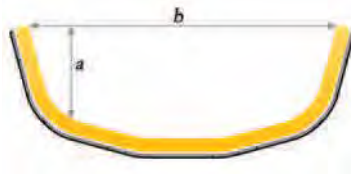

Back view of Foam Layer and Aluminum Shell

PRODUCT HIGHLIGHTS

- Lightweight, sturdy aluminum 5052 grade shell
- Full 5" range of forward and rear adjustment (angle adjustment forward 15" and back 20")
- Pins adjustable to accommodate up to 2" difference in seat width (standard, 0.5" and 1" longer)
- Attractive cover design
- Cane clamps hardware included
- Replaceable foam
- Lumbar pad and contour pad are standard
- Quick latch release for easy installation
- Fully adjustable for height, depth and angle of recline
- Hardware fits 3/4", 7/8" and 1" tubing and can be installed within a few minutes with the right tools
- Quick release lower latch levers allows the backrest to be easily removed.

● **Product Weight:** 3.2 lbs (12"W x 14"H)
Capacity: 150 lbs
Warranty: 3 years limited on back and 90 days on cover, 1 year on hardware

Cover, Foam Layer and Aluminum Hardware

Standard Mounting Hardware

Lateral Dimensions		- Kids Back
KIDS BACK, Heights 10, 12, 13, 14, 16		
Chair Width	DIM B (")	DIM A (")
12"	9.6	4.5
13"	10.6	4.5
14"	11.6	4.5
15"	12.6	4.5
16"	13.6	4.5

FUTURE MOBILITY

CANADA

6750 Professional Court, Mississauga,
Ontario, L4V 1X6, Canada