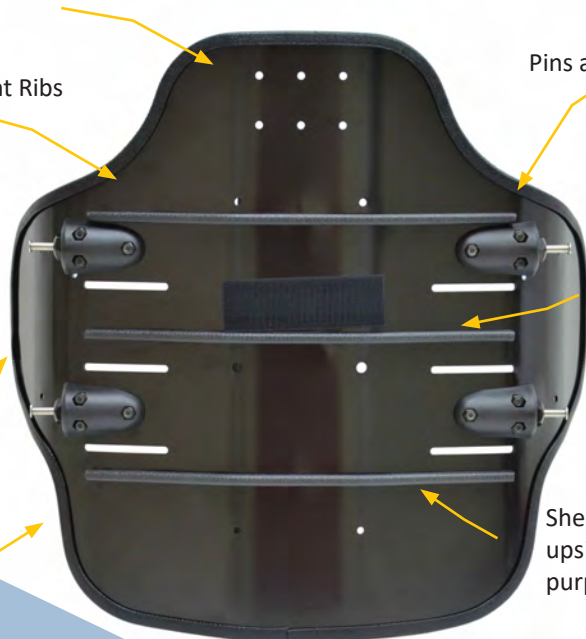

PRODUCT HIGHLIGHTS

- Lightweight, sturdy aluminum shell
- Reinforcement ribs
- Attractive cover design
- Replaceable foam
- Available in 2 lateral styles (basic lateral and ultra lateral)
- Available in 2 back style heights (mid-back and full back)
- Optional lateral supports, available in 4 styles: Fixed, Height Adjustable, Fixed Offset and Adjustable Swing Away
- Pins adjustable to accommodate up to 2" difference in seat width
- Fully adjustable for height, depth and angle of recline
- Hardware fits 3/4", 7/8" and 1" tubing and can be installed within a few minutes with the right tools
- Quick release lower latch levers allows the backrest to be easily removed.
- **Product Weight:** 8.55 lbs (22"W x 18"H Basic)
Capacity: 500 lbs
Warranty: 3 years limited on back and 90 days on cover, 1 year on hardware

Readily available for headrest

Reinforcement Ribs

Pins adjust out plus 1"

Lateral supports Slots

Side lateral

Aluminum Shell

Shell can be used as shown or upside down for positioning purposes

FUTURE MOBILITY