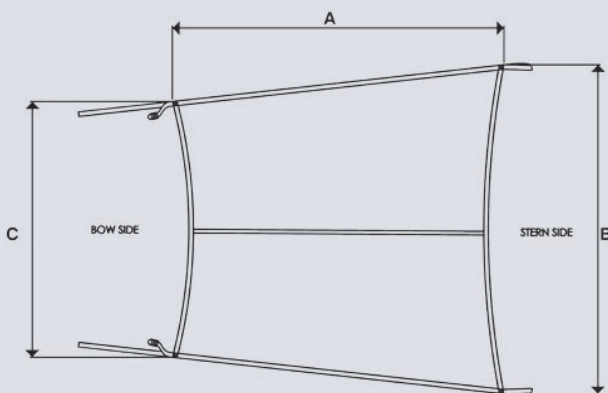

STERN SHADE KIT

EXTENSIONS FOR T-TOP & CABIN BOATS

NEW
3 COLOUR OPTIONS

- 100% Dope dyed polyester fabric 300g/m² - 8.8 oz/yd².
- The **Stern Shade Kit** is simple to install to extend the shade area, up to 2.3m.
- Supplied with stainless steel telescopic poles (1.3m - 2m) that fit securely into rod holder mounts.
- Shade's height can be adjusted for comfortable seating or standing.
- Folds neatly away when not in use.
- Use at anchor or motoring up to 20 knots.

ATLAS DOPE DYED
POLYESTER CANVAS
300 g/m² - 8.8 oz/yd²

CODE	A	B	C
MA 045-1	1.2m (4')	1.5m (5')	1.2m (4')
MA 045-2	1.5m (5')	1.5m (5')	1.2m (4')
MA 045-3	1.8m (6')	1.5m (5')	1.2m (4')
MA 045-4	1.8m (6')	2.1m (7')	1.5m (5')
MA 045-5	2.1m (7')	2.1m (7')	1.5m (5')
MA 045-6	2.4m (8')	2.1m (7')	1.5m (5')
MA 045-7	2.6m (8.5')	2.0m (6.5')	1.7m (5.5')
MA 045-8	2.9m (9.5')	2.0m (6.5')	1.7m (5.5')
MA 045-9	2.6m (8.5')	2.3m (7.5')	2.0m (6.5')
MA 045-10	2.9m (9.5')	2.3m (7.5')	2.0m (6.5')
MA 045-11	2.9m (9.5')	2.6m (8.5')	2.3m (7.5')
MA 045-12	3.2m (10.5')	2.6m (8.5')	2.3m (7.5')
MA 045-13	2.9m (9.5')	2.9m (9.5')	2.6m (8.5')
MA 045-14	3.2m (10.5')	2.9m (9.5')	2.6m (8.5')