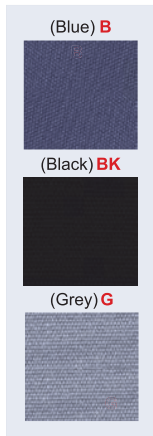

STERN SHADE KIT

EXTENSIONS FOR T-TOP & CABIN BOATS

NEW
3 COLOUR OPTIONS

- 100% Dope dyed polyester fabric 300g/m² - 8.8 oz/yd².
- The **Stern Shade Kit** is simple to install to extend the shade area, up to 2.3m.
- Supplied with stainless steel telescopic poles (1.3m - 2m) that fit securely into rod holder mounts.
- Shade's height can be adjusted for comfortable seating or standing.
- Folds neatly away when not in use.
- Use at anchor or motoring up to 20 knots.

ATLAS DOPE DYED
POLYESTER CANVAS
300 g/m² - 8.8 oz/yd²

CODE	A	B	C
MA 045-1	1.2m (4')	1.5m (5')	1.2m (4')
MA 045-2	1.5m (5')	1.5m (5')	1.2m (4')
MA 045-3	1.8m (6')	1.5m (5')	1.2m (4')
MA 045-4	1.8m (6')	2.1m (7')	1.5m (5')
MA 045-5	2.1m (7')	2.1m (7')	1.5m (5')
MA 045-6	2.4m (8')	2.1m (7')	1.5m (5')
MA 045-7	2.6m (8.5')	2.0m (6.5')	1.7m (5.5')
MA 045-8	2.9m (9.5')	2.0m (6.5')	1.7m (5.5')
MA 045-9	2.6m (8.5')	2.3m (7.5')	2.0m (6.5')
MA 045-10	2.9m (9.5')	2.3m (7.5')	2.0m (6.5')
MA 045-11	2.9m (9.5')	2.6m (8.5')	2.3m (7.5')
MA 045-12	3.2m (10.5')	2.6m (8.5')	2.3m (7.5')
MA 045-13	2.9m (9.5')	2.9m (9.5')	2.6m (8.5')
MA 045-14	3.2m (10.5')	2.9m (9.5')	2.6m (8.5')