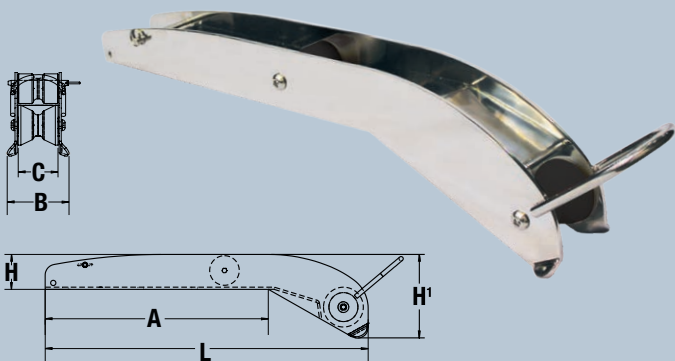

The MAXSET Bow Roller design guarantees that MAXSET stainless steel and galvanised anchors, along with similar competitor versions, are efficiently self-launched during anchor deployment. When the anchor is fully retrieved, the MAXSET bow roller ensures that the anchor fits securely into the roller and will not rattle around when the boat is under way.

MAXSET BOW ROLLERS

MAXSET ANCHORS AND MAXSET BOW ROLLERS

		Polished Finish				
MAXSET (Delta Style Anchors)	MAXSET Bow Roller Codes	P105075	P105077	P105079	P105081	P105083
	4kg/9lbs		•			
6kg/13lbs		•				
10kg/22lbs			•			
16kg/35lbs				•		
20kg/44lbs					•	
25kg/55lbs						•
30kg/66lbs						•
40kg/88lbs						•

MAXSET AND STANDARD BOW ROLLER DIMENSIONS

	Extendable P104340	Fixed with Hoop P104345	P105074 P105075	P105076 P105077	P105078 P105079	P105080 P105081	P105082 P105083
A	198 mm (7 13/16")	N/A	315 mm (12 3/8")	414 mm (16 5/16")	480 mm (18 7/8")	510 mm (20")	560 mm (22")
B	125 mm (4 15/16")	134 mm (5 1/4")	84 mm (3 5/16")	112 mm (4 3/8")	112 mm (4 3/8")	114 mm (4 1/2")	153 mm (6")
C	73 mm (2 7/8")	75 mm (3")	62 mm (2 1/2")	78 mm (3")	78 mm (3")	78 mm (3")	105 mm (4 1/8")
D	101 mm (4")	N/A	N/A	N/A	N/A	N/A	N/A
H	75 mm (2 15/16")	65 mm (2 9/16")	55 mm (2 1/8")	65 mm (2 1/2")	72 mm (2 13/16")	78 mm (3")	95 mm (3 3/4")
H'	239 mm (9 3/8")	155 mm (6 1/8")	122 mm (4 13/16")	152 mm (6")	165 mm (6 1/2")	175 mm (6 7/8")	215 mm (8 1/2")
L	527 mm (20 1/4")	460 mm (18 1/8")	465 mm (18 5/16")	600 mm (23 5/8")	715 mm (28 1/8")	762 mm (30")	850 mm (33 1/2")