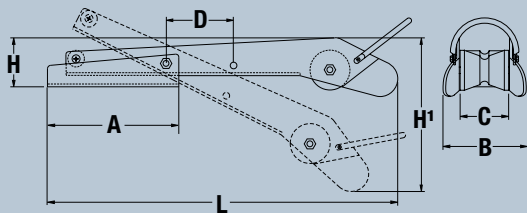

MAXSET BOW ROLLERS

MAXSET ANCHORS AND MAXSET BOW ROLLERS

		Polished Finish				
MAXSET (Delta Style Anchors)	MAXSET Bow Roller Codes	P105075	P105077	P105079	P105081	P105083
	4kg/9lbs		•			
6kg/13lbs		•				
10kg/22lbs			•			
16kg/35lbs				•		
20kg/44lbs					•	
25kg/55lbs						•
30kg/66lbs						•
40kg/88lbs						•

EXTENDABLE HINGED BOW ROLLER

FIXED BOW ROLLER WITH ANCHOR LOOP

SHORT EXTENSION POSITION

MAXSET ANCHORS AND BOW ROLLERS

Standard Bow Roller Codes	P104331	P104332	P104333	P104334	P104340	P104345
MAXSET (Delta Style Anchors)						
4 kg/9 lbs		•	•		•	•
6 kg/13 lbs		•	•		•	•
10 kg/22 lbs	•	•	•		•	•
16 kg/35 lbs		•	•	•	•	•
20 kg/44 lbs				•		
25 kg/55 lbs				•		
Standard Bow Roller Codes	P104331	P104332	P104333	P104334	P104340	P104345
MAXCLAW (Claw Style Anchors)						
5 kg/11 lbs		•	•		•	
8 kg/18 lbs		•	•		•	•
10 kg/22 lbs	•	•	•	•	•	•
15 kg/33 lbs				•	•	•
20 kg/44 lbs				•		

MAXSET AND STANDARD BOW ROLLER DIMENSIONS

	Extendable P104340	Fixed with Hoop P104345	P105074 P105075	P105076 P105077	P105078 P105079	P105080 P105081	P105082 P105083
A	198 mm (7 13/16")	N/A	315 mm (12 3/8")	414 mm (16 5/16")	480 mm (18 7/8")	510 mm (20")	560 mm (22")
B	125 mm (4 15/16")	134 mm (5 1/4")	84 mm (3 5/16")	112 mm (4 3/8")	112 mm (4 3/8")	114 mm (4 1/2")	153 mm (6")
C	73 mm (2 7/8")	75 mm (3")	62 mm (2 1/2")	78 mm (3")	78 mm (3")	78 mm (3")	105 mm (4 1/8")
D	101 mm (4")	N/A	N/A	N/A	N/A	N/A	N/A
H	75 mm (2 15/16")	65 mm (2 9/16")	55 mm (2 1/8")	65 mm (2 1/2")	72 mm (2 13/16")	78 mm (3")	95 mm (3 3/4")
H'	239 mm (9 3/8")	155 mm (6 1/8")	122 mm (4 13/16")	152 mm (6")	165 mm (6 1/2")	175 mm (6 7/8")	215 mm (8 1/2")
L	527 mm (20 1/4")	460 mm (18 1/8")	465 mm (18 5/16")	600 mm (23 5/8")	715 mm (28 1/8")	762 mm (30")	850 mm (33 1/2")