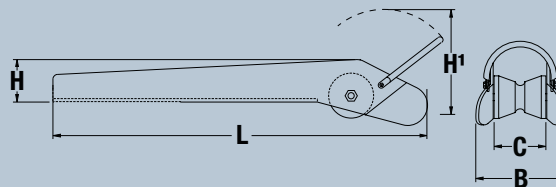

MAXSET BOW ROLLERS

MAXSET ANCHORS AND MAXSET BOW ROLLERS

		Polished Finish				
MAXSET (Delta Style Anchors)	MAXSET Bow Roller Codes	P105075	P105077	P105079	P105081	P105083
	4kg/9lbs		•			
6kg/13lbs		•				
10kg/22lbs			•			
16kg/35lbs				•		
20kg/44lbs					•	
25kg/55lbs						•
30kg/66lbs						•
40kg/88lbs						•

EXTENDABLE HINGED BOW ROLLER

FIXED BOW ROLLER WITH ANCHOR LOOP

SHORT EXTENSION POSITION

MAXSET ANCHORS AND BOW ROLLERS

Standard Bow Roller Codes	P104331	P104332	P104333	P104334	P104340	P104345
MAXSET (Delta Style Anchors)						
4 kg/9 lbs		•	•		•	•
6 kg/13 lbs		•	•		•	•
10 kg/22 lbs	•	•	•		•	•
16 kg/35 lbs		•	•	•	•	•
20 kg/44 lbs				•		
25 kg/55 lbs				•		
Standard Bow Roller Codes	P104331	P104332	P104333	P104334	P104340	P104345
MAXCLAW (Claw Style Anchors)						
5 kg/11 lbs		•	•		•	
8 kg/18 lbs		•	•		•	•
10 kg/22 lbs	•	•	•	•	•	•
15 kg/33 lbs				•	•	•
20 kg/44 lbs				•		

MAXSET AND STANDARD BOW ROLLER DIMENSIONS

	Extendable P104340	Fixed with Hoop P104345	P105074 P105075	P105076 P105077	P105078 P105079	P105080 P105081	P105082 P105083
A	198 mm (7 13/16")	N/A	315 mm (12 3/8")	414 mm (16 5/16")	480 mm (18 7/8")	510 mm (20")	560 mm (22")
B	125 mm (4 15/16")	134 mm (5 1/4")	84 mm (3 5/16")	112 mm (4 3/8")	112 mm (4 3/8")	114 mm (4 1/2")	153 mm (6")
C	73 mm (2 7/8")	75 mm (3")	62 mm (2 1/2")	78 mm (3")	78 mm (3")	78 mm (3")	105 mm (4 1/8")
D	101 mm (4")	N/A	N/A	N/A	N/A	N/A	N/A
H	75 mm (2 15/16")	65 mm (2 9/16")	55 mm (2 1/8")	65 mm (2 1/2")	72 mm (2 13/16")	78 mm (3")	95 mm (3 3/4")
H'	239 mm (9 3/8")	155 mm (6 1/8")	122 mm (4 13/16")	152 mm (6")	165 mm (6 1/2")	175 mm (6 7/8")	215 mm (8 1/2")
L	527 mm (20 1/4")	460 mm (18 1/8")	465 mm (18 5/16")	600 mm (23 5/8")	715 mm (28 1/8")	762 mm (30")	850 mm (33 1/2")