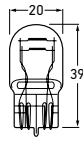

P/N WG1221

GLASS WEDGE BASE GLOBES					
Part Numbers	Voltage	Power Consumption	Base	ADR 51/00 Category	
WG1221 8GA 008 892-001	12V	21W	W3x16d	W21W	
WGY1221 8GP 009 021-123	12V	21W	W3x16d	WY21W	

P/N WGY1221

P/N WG1221/5

WG1221/5 8GD 008 893-001	12V	21/5W	W3x16q	W21/5W	
------------------------------------	-----	-------	--------	--------	--

P/N WP1227/7

PLASTIC WEDGE BASE GLOBES					
Part Numbers	Voltage	Power Consumption	Base	ADR 51/00 Category	
WP1227/7 8GD 007 731-271	12V	27/7W	W2.5x16q	P27/7W	