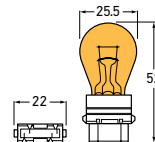

P/N WG1221

GLASS WEDGE BASE GLOBES					
Part Numbers	Voltage	Power Consumption	Base	ADR 51/00 Category	
WG1221 8GA 008 892-001	12V	21W	W3x16d	W21W	
WGY1221 8GP 009 021-123	12V	21W	W3x16d	WY21W	

P/N WGY1221

P/N WG1221/5

WG1221/5 8GD 008 893-001	12V	21/5W	W3x16q	W21/5W	
------------------------------------	-----	-------	--------	--------	--

P/N WP1227/7

PLASTIC WEDGE BASE GLOBES					
Part Numbers	Voltage	Power Consumption	Base	ADR 51/00 Category	
WP1227/7 8GD 007 731-271	12V	27/7W	W2.5x16q	P27/7W	