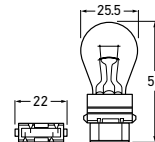

P/N WG1221

GLASS WEDGE BASE GLOBES					
Part Numbers	Voltage	Power Consumption	Base	ADR 51/00 Category	
WG1221 8GA 008 892-001	12V	21W	W3x16d	W21W	
WGY1221 8GP 009 021-123	12V	21W	W3x16d	WY21W	

P/N WGY1221

P/N WG1221/5

WG1221/5 8GD 008 893-001	12V	21/5W	W3x16q	W21/5W	
------------------------------------	-----	-------	--------	--------	--

P/N WP1227/7

PLASTIC WEDGE BASE GLOBES					
Part Numbers	Voltage	Power Consumption	Base	ADR 51/00 Category	
WP1227/7 8GD 007 731-271	12V	27/7W	W2.5x16q	P27/7W	