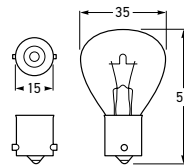

SPECIAL PURPOSE GLOBES

P/N U1245

SPECIAL GLOBES FOR EMERGENCY FLASHER AND REVOLVING LAMPS						
Part Numbers	Voltage	Power Consumption	Base	ADR 51/00 Category		
U1245 8GA 002 074-122	12V	45W	BA15s	-		
U2445 8GA 002 074-242	24V	45W	BA15s	-