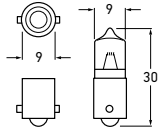

SPECIAL PURPOSE HALOGEN GLOBES - TRANSVERSE FILAMENT					
Part Numbers	Voltage	Power Consumption	Base	ADR 51/00 Category	
YL125 8GH 002 473-152	12V	5W	BA9s	-	
YL1210 8GH 002 473-171	12V	10W	BA9s	-