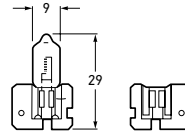

P/N CD12100

HALOGEN GLOBES - H2						
Part Numbers	Voltage	Power Consumption	Base	ADR 51/00 Category	Pack Qty	
CD12100 8GH 002 857-152	12V	100W	X511	-	-	
CD12100BL 8GH 002 857-153	12V	100W	X511	-	Single	
CD1255 8GH 002 857-124	12V	55W	X511	H2	-	
CD24100 8GH 002 857-231	24V	100W	X511	-	-	
CD2470 8GH 002 857-242	24V	70W	X511	H2	-