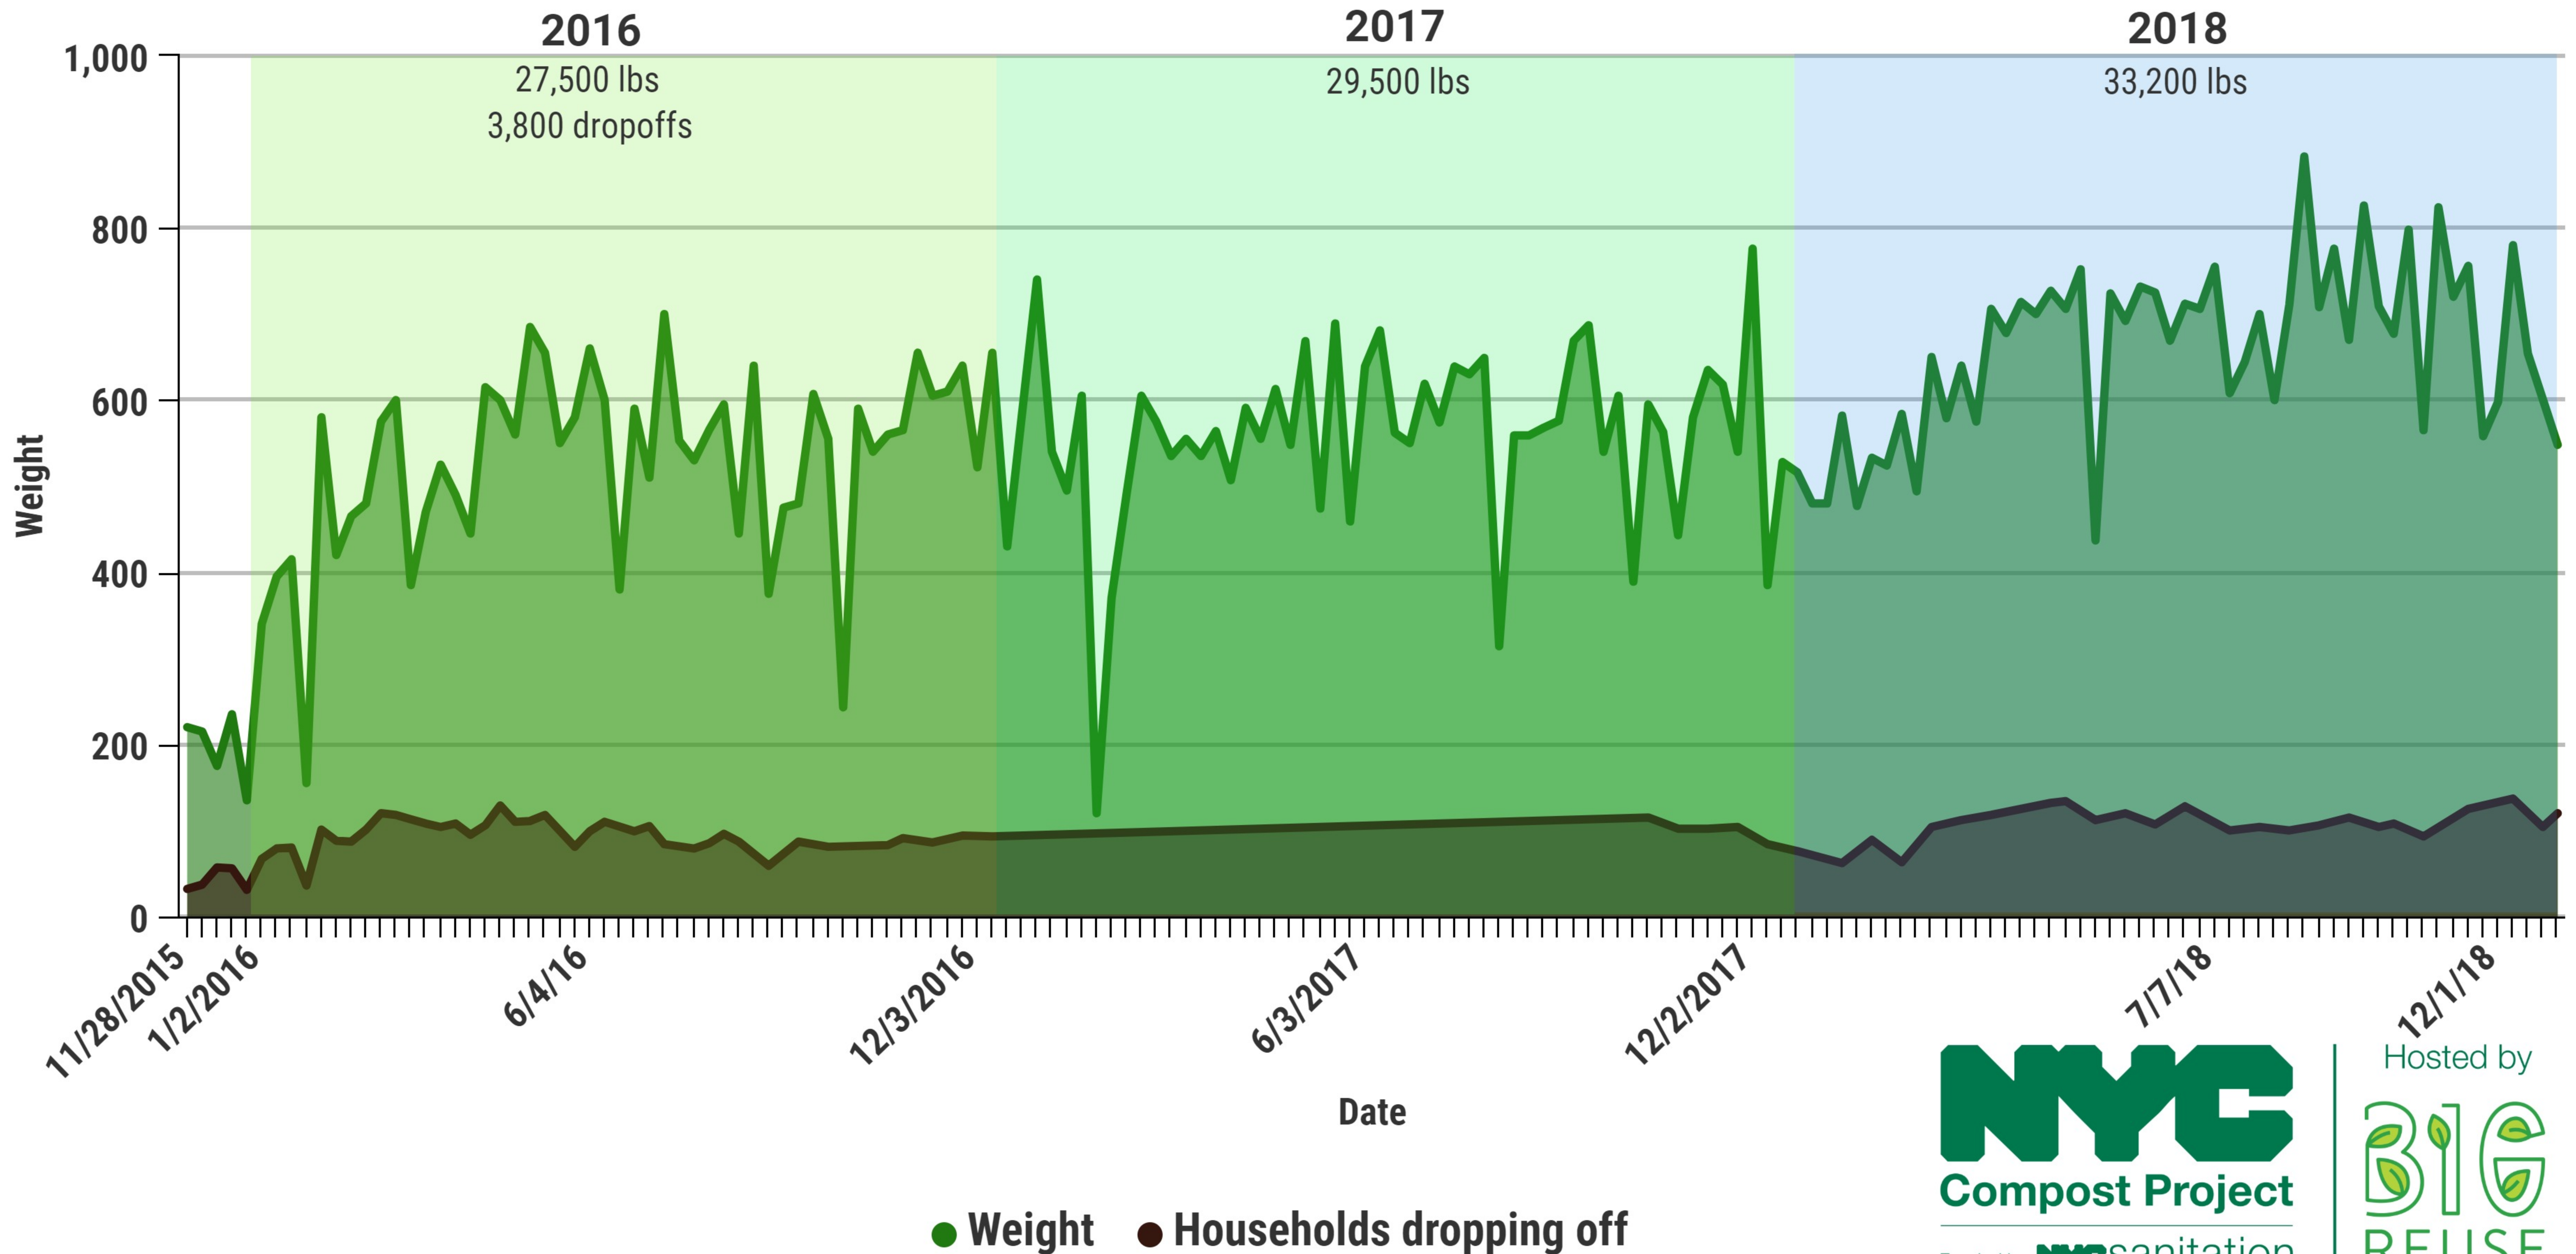

Roosevelt Island Food Scrap Drop-Off

NYC Compost Project Hosted by Big Reuse partners with RIOC to collect more than **91,100 lbs** of food scraps since 2015

● Weight ● Households dropping off