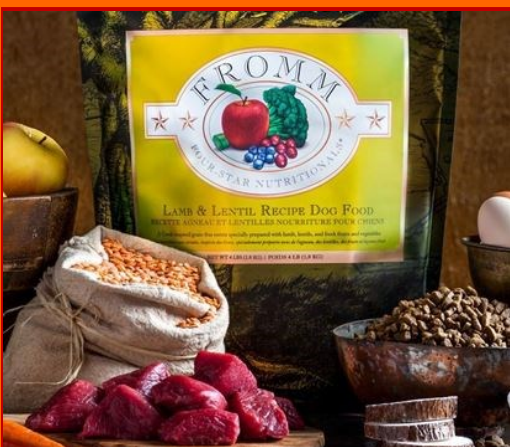

OFFERS GOOD NOW THRU 11/30/18

J-B Pet Supplies

We Deliver the Brands Others Can't!
Call 201-405-0042 for delivery or go to: jbpets.com

Earthborn Holistic VENTURE

\$7 OFF
25 lb. bags of Dry Dog Food
+
3 FREE CANS OF **K95**

solid gold
Dry Dog Food

\$5 OFF
4 lb. bags

\$10 OFF
24 lb. or more bags

nulo
healthier together™

\$5 OFF
4 lb. bags

\$10 OFF
24 lb. or more bags of Dry Dog Food

Nutri Source
Super Premium Pet Foods

\$4 OFF
15 lb. bags or larger of Dry Dog Food

Stella & Chewy's
Only the good stuff®

\$3 OFF
3.5 lb. bags

\$5 OFF
10 lb. bags

\$7 OFF
22 lb. bags

All Dry Dog Food

We Deliver Fromm, Acana and Orijen Pet Food!

J-B Pet Supplies Delivers the Brands You Can't Buy Online!