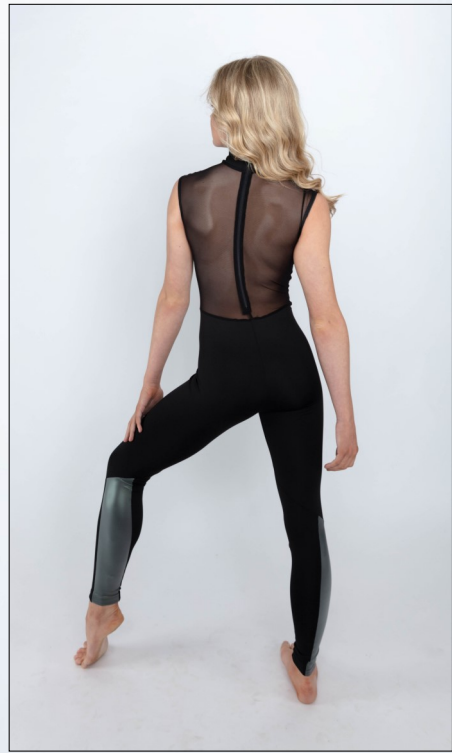

A. **34105: Over Lapping Tunic**
Flow or Mesh Overlap Top 3/4 Sleeve
31123: High Waisted Legging

C. **34106: Side Slit Dress**
Flow or Mesh Long Slit Dress
33121: Basic Tank Leo

B. **04114: Plunging Bra**
Cami Strap Plunging Bra
31603: Wide Capri
Flow or Mesh Wide Leg Capri

D. **39112: Tie Tunic**
Flow or Mesh Asymmetric Tie Tunic
33124: Princess Leo
Pinch Front Princess Seam Low Back Leo

SLICK

84336: Sweetheart Crop top

Mesh Sweetheart long Crop Top

31122: Side Panel Legging

High Waisted Legging with Side Panel

96314: Mesh Back Unitard

Front Panel Mesh Back Mock
Neck Unitard

Performance

99321: Rouched V Neck Dress

Deep plunge rouched front dress
with attached brief

31601: Mesh Legging