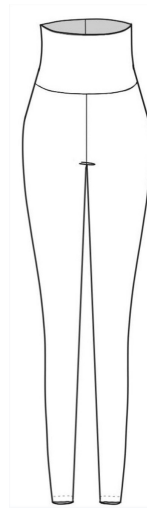

74124: Cross Back Bra Top

37122: Bike Short

2" Elastic Band Bike Short (IS 9")

74124: Cross Back Bra Top

84337: Long Sleeve Crop

Mock Neck Long Sleeve Top

74124: Cross Back Bra Top

31123: High Waisted Legging

84337: Long Sleeve Crop

84336: Mesh Sweetheart Long Crop

31602: Mesh Legging with Attached Brief

84336: Mesh Sweetheart Long Crop

83126: Mesh Leo

37122: Bike Short

31123:

High Waisted Legging

31602: Mesh Legging with Attached Brief

D

04114: Plunging Bra
 Cami Strap Plunging Bra
31123: High Waisted Legging

F

04114: Plunging Bra
 Cami Strap Plunging Bra
31603: Wide Capri
 Wide Leg Capri Pants
31604: Wide Pant
 Flow or Mesh Wide Leg Pant

B

83126: Mesh Leo
 Mesh/Lace Leo Long Sleeve Mock Neck Zip Back Leo (shown in twisted mesh)
04114: Plunging Bra
 Cami Strap Plunging Bra
05111: Mid Rise Brief
 Brief-1" Elastic Waist, Mid Rise, Low Leg Hole