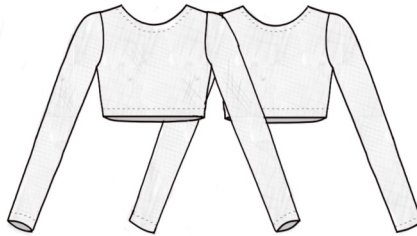

Winter 2020

BP Designs

Performance Collection

Capsule Collection

Interchangeable , timeless pieces that can
be worn infinite ways to create endless
costume looks.

83126: Mesh Leo

Mesh/Lace Leo Long Sleeve Mock Neck Zip Back Leo (shown in twisted mesh)

74124: Cross Back Bra Top

37122: Bike Short

2" Elastic Band Bike Short (IS 9")

74124: Cross Back Bra Top

84337: Long Sleeve Crop

Mock Neck Long Sleeve Top

74124: Cross Back Bra Top

31123: High Waisted Legging

84337: Long Sleeve Crop

84336: Mesh Sweetheart Long Crop

31602: Mesh Legging with Attached Brief

84336: Mesh Sweetheart Long Crop

83126: Mesh Leo

37122: Bike Short

31123:

High Waisted Legging