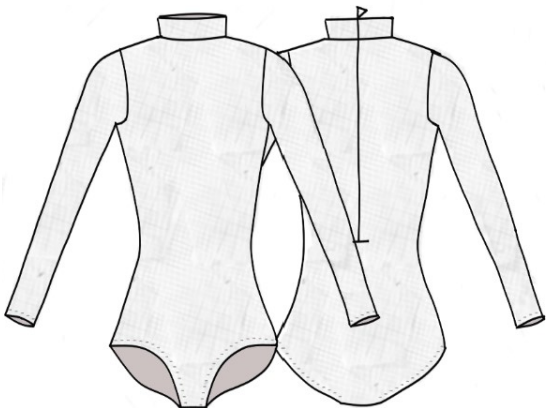

74124: Cross Back Bra Top

37122: Bike Short

2" Elastic Band Bike Short (IS 9")

74124: Cross Back Bra Top

84337: Long Sleeve Crop

Mock Neck Long Sleeve Top

74124: Cross Back Bra Top

31123: High Waisted Legging

84337: Long Sleeve Crop

84336: Mesh Sweetheart Long Crop

31602: Mesh Legging with Attached Brief

84336: Mesh Sweetheart Long Crop

83126: Mesh Leo

37122: Bike Short

31123:

High Waisted Legging

31602: Mesh Legging with Attached Brief

D

04114: Plunging Bra
 Cami Strap Plunging Bra
31123: High Waisted Legging

F

04114: Plunging Bra
 Cami Strap Plunging Bra
31603: Wide Capri
 Wide Leg Capri Pants
31604: Wide Pant
 Flow or Mesh Wide Leg Pant

B

83126: Mesh Leo
 Mesh/Lace Leo Long Sleeve Mock Neck Zip Back Leo (shown in twisted mesh)
04114: Plunging Bra
 Cami Strap Plunging Bra
05111: Mid Rise Brief
 Brief-1" Elastic Waist, Mid Rise, Low Leg Hole