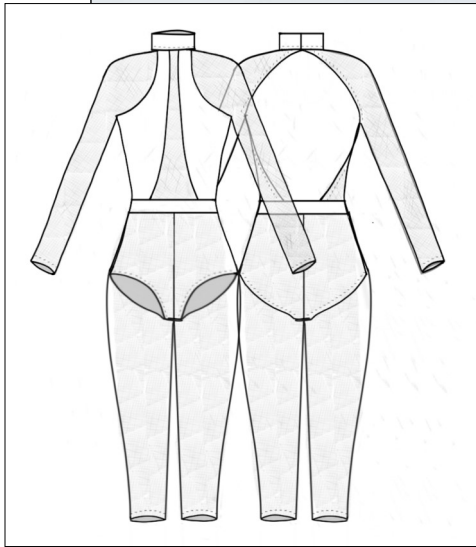

High Waisted Legging with Side Panel

96314: Mesh Back Unitard

Front Panel Mesh Back Mock
Neck Unitard

Performance

99321: Rouched V Neck Dress

Deep plunge rouched front dress
with attached brief

31601: Mesh Legging

93303: Sweetheart Mesh Leo

Mock neck blouson front leo

99326: Asymmetric Dress

Asymmetric shirt plung front leo performance dress

99327: Teardrop Bra and Brief Set

Mesh teardrop bra top and skirted brief set

96311UNI: Open back V Front

V-Front mock neck mesh
leg unitard

**96311LEO: Open back
V Front LEO**

A

B

C

A 99323: Tear Drop Halter Dress

Mock neck high waist performance dress with attached brief