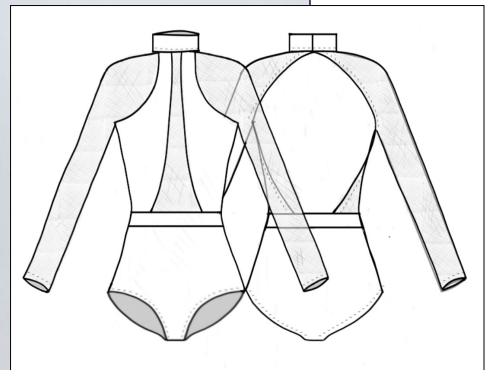

High Waisted Legging with Side Panel

96314: Mesh Back Unitard

Front Panel Mesh Back Mock
Neck Unitard

Performance

99321: Rouched V Neck Dress

Deep plunge rouched front dress
with attached brief

31601: Mesh Legging

93303: Sweetheart Mesh Leo

Mock neck blouson front leo

99326: Asymmetric Dress

Asymmetric shirt plung front leo performance dress

99327: Teardrop Bra and Brief Set

Mesh teardrop bra top and skirted brief set

96311UNI: Open back V Front

V-Front mock neck mesh
leg unitard

**96311LEO: Open back
V Front LEO**

A

B

C

A 99323: Tear Drop Halter Dress

Mock neck high waist performance dress with attached brief