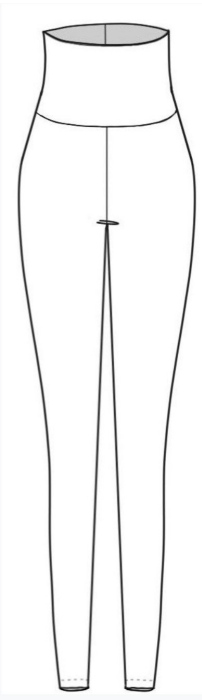

74124: Cross Back Bra Top

37122: Bike Short

2" Elastic Band Bike Short (IS 9")

74124: Cross Back Bra Top

84337: Long Sleeve Crop

Mock Neck Long Sleeve Top

74124: Cross Back Bra Top

31123: High Waisted Legging

84337: Long Sleeve Crop

84336: Mesh Sweetheart Long Crop

31602: Mesh Legging with Attached Brief

84336: Mesh Sweetheart Long Crop

83126: Mesh Leo

37122: Bike Short

31123:

High Waisted Legging

31602: Mesh Legging with Attached Brief

D

04114: Plunging Bra
 Cami Strap Plunging Bra
31123: High Waisted Legging

F

04114: Plunging Bra
 Cami Strap Plunging Bra
31603: Wide Capri
 Wide Leg Capri Pants
31604: Wide Pant
 Flow or Mesh Wide Leg Pant

B

83126: Mesh Leo
 Mesh/Lace Leo Long Sleeve Mock Neck Zip Back Leo (shown in twisted mesh)
04114: Plunging Bra
 Cami Strap Plunging Bra
05111: Mid Rise Brief
 Brief-1" Elastic Waist, Mid Rise, Low Leg Hole