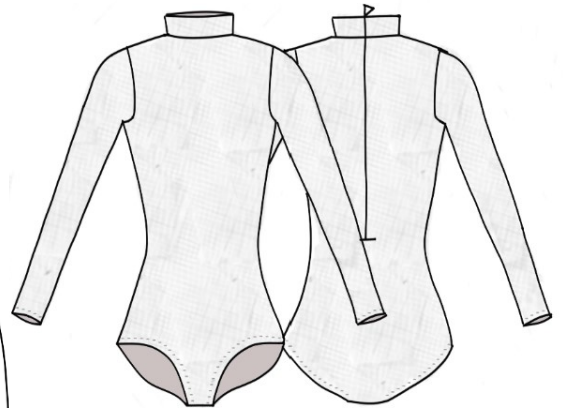

B

83126: Mesh Leo
 Mesh/Lace Leo Long Sleeve Mock Neck Zip Back Leo (shown in twisted mesh)
04114: Plunging Bra
 Cami Strap Plunging Bra
05111: Mid Rise Brief
 Brief-1" Elastic Waist, Mid Rise, Low Leg Hole

31123: High Waisted Legging

04114: Plunging Bra

31603: Wide Leg Capri

31604: Wide Leg Pant

83126: Mesh Leo

05111: Mid Rise Brief

DANCE EASY

Get the Best of Both Worlds, All Items Available in Easy Flow Solid or Mesh

A. **34105: Over Lapping Tunic**
Flow or Mesh Overlap Top 3/4 Sleeve
31123: High Waisted Legging

C. **34106: Side Slit Dress**
Flow or Mesh Long Slit Dress
33121: Basic Tank Leo

B. **04114: Plunging Bra**
Cami Strap Plunging Bra
31603: Wide Capri
Flow or Mesh Wide Leg Capri