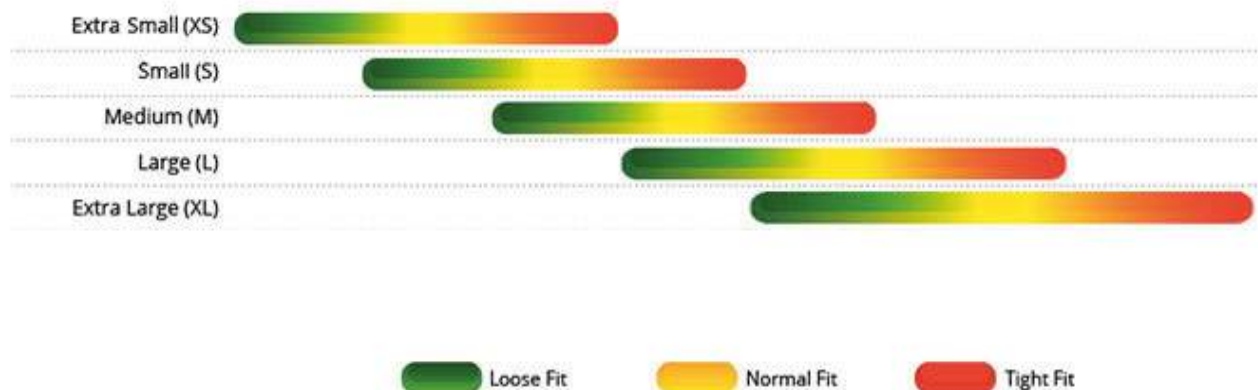

Waist (inches)	26	27	28	29	30	31	32	33	34	35	36	37	38	39	40	41
Waist (cms)	66	69	71	74	76	79	81	84	87	89	91	94	97	99	102	104