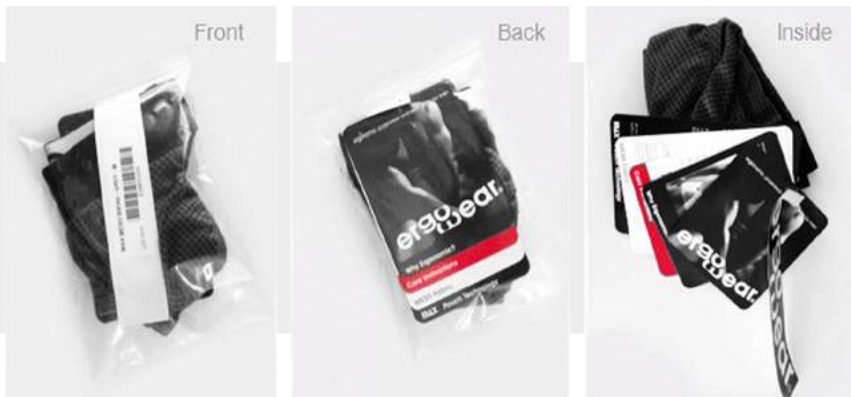

S M L XL

EW1027

FEEL MODAL LONG BOXER GARNET

90% Viscose, 10% Elastane / FEEL Pouch Design / 100% Ergonomic

S M L XL

Wholesale Information

Individual product packaging in eco-friendly ziplock bags contains detailed technical specifications.