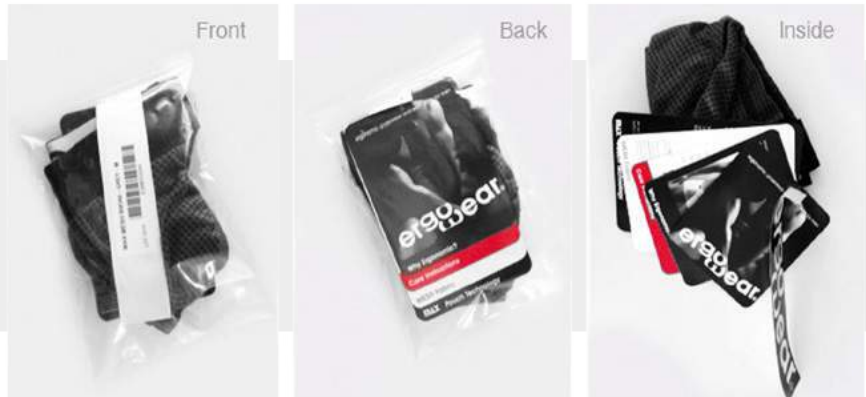

S M L XL

EW1027

FEEL MODAL LONG BOXER GARNET

90% Viscose, 10% Elastane / FEEL Pouch Design / 100% Ergonomic

- S
- M
- L
- XL

Wholesale Information

Individual product packaging in eco-friendly ziplock bags contains detailed technical specifications.