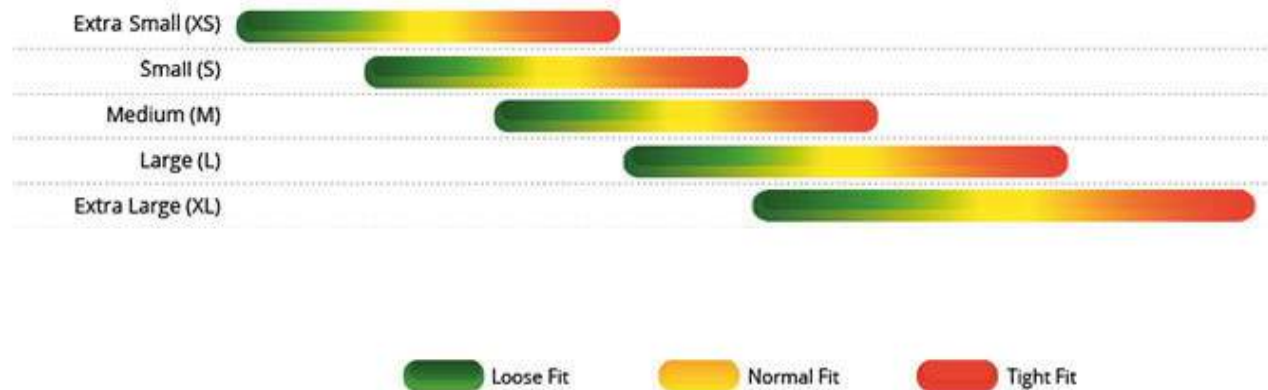

Waist (inches)	26	27	28	29	30	31	32	33	34	35	36	37	38	39	40	41
Waist (cms)	66	69	71	74	76	79	81	84	87	89	91	94	97	99	102	104