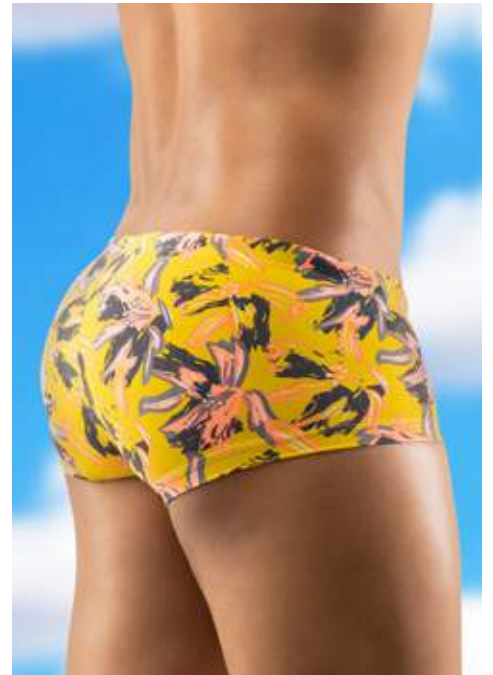

EW1225

FEEL SW MINI-TRUNK FLOWERS

S M L XL

80% Polyamide, 20% Elastane / FEEL Pouch Design / 100% Ergonomic