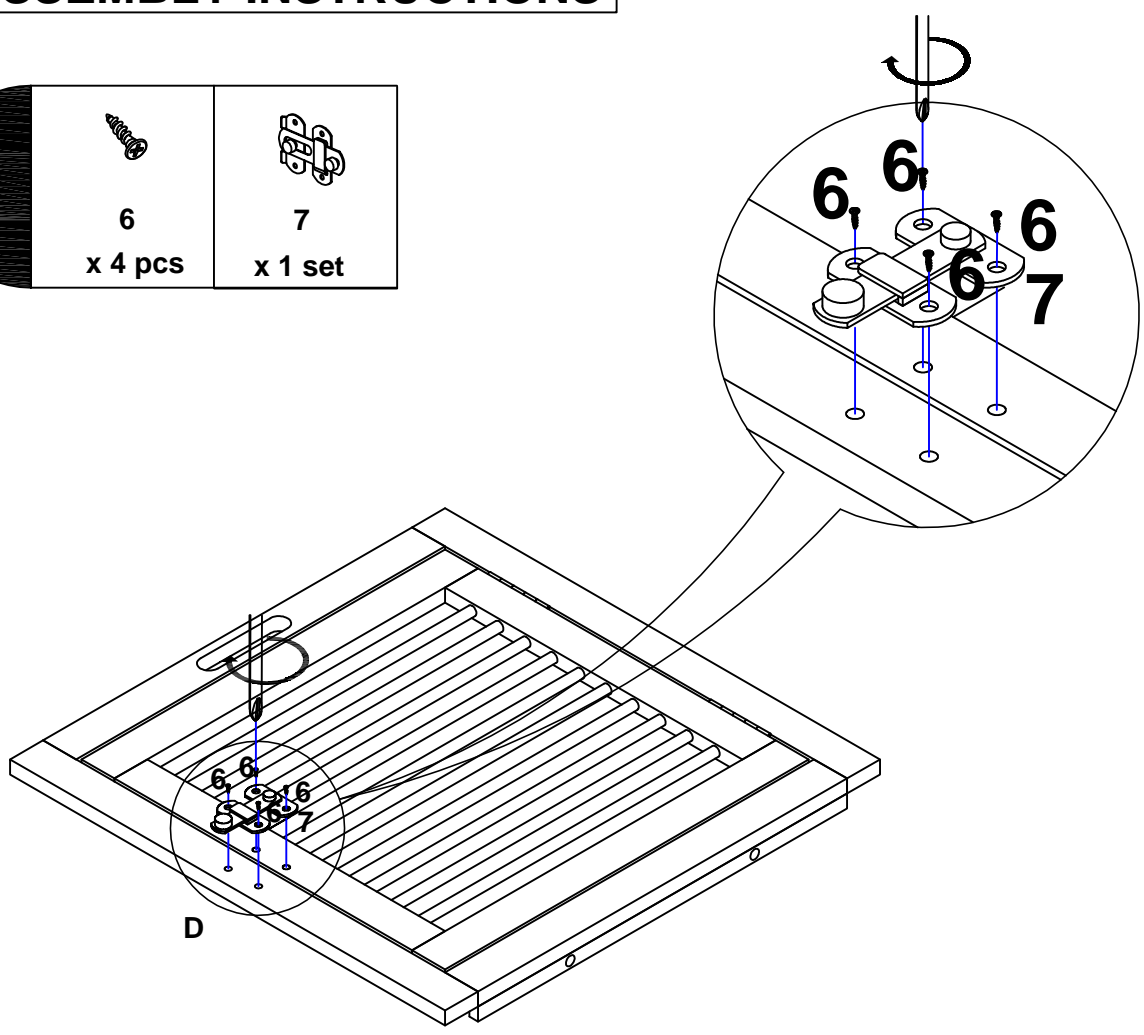

ADVISE

1. DO NOT SIT OR STAND ON THIS PRODUCT. IT IS INTENDED FOR PETS ONLY.
2. THIS PRODUCT SHOULD BE ASSEMBLED BY AN ADULT.
3. PLEASE PUT THE PRODUCT ON A SMOOTH SURFACE AFTER YOU ASSEMBLED IT.
4. PLACE ALL PARTS ON A CLEAN AND SMOOTH SURFACE SUCH AS A RUG OR CARPET TO AVOID THE PARTS FROM BEING SCRATCHED.
5. THE SCREW OF HINGE ON THE DOOR ALSO CAN BE ADJUSTABLE, TO MAKE IT EVEN THEN TIGHTEN ALL SCREWS.

TOOL NEEDED

**PHILIPS SCREWDRIVER REQUIRED
- NOT INCLUDED**

PARTS

A
Top Panel
x1

B
Back Panel
x1

C
Front Panel
x1

D
Right Side Panel
x1

E
Left Side Panel
x1

F
Bottom Panel
x1

HARDWARE

- 
1
 x 12 pcs
- 
2
 x 24 pcs
- 
3
 x 24 pcs
- 
4
 x 2 pcs
- 
5
 x 12 pcs
- 
6
 x 8 pcs
- 
7
 x 2 sets

ASSEMBLY INSTRUCTIONS

1

 6 x 4 pcs	 7 x 1 set
---	---

8

		
1	2	3
x 4 pcs	x 6 pcs	x 6 pcs

9

5
x 2 pcs

10

1

x4 pcs

2

x 12 pcs

3