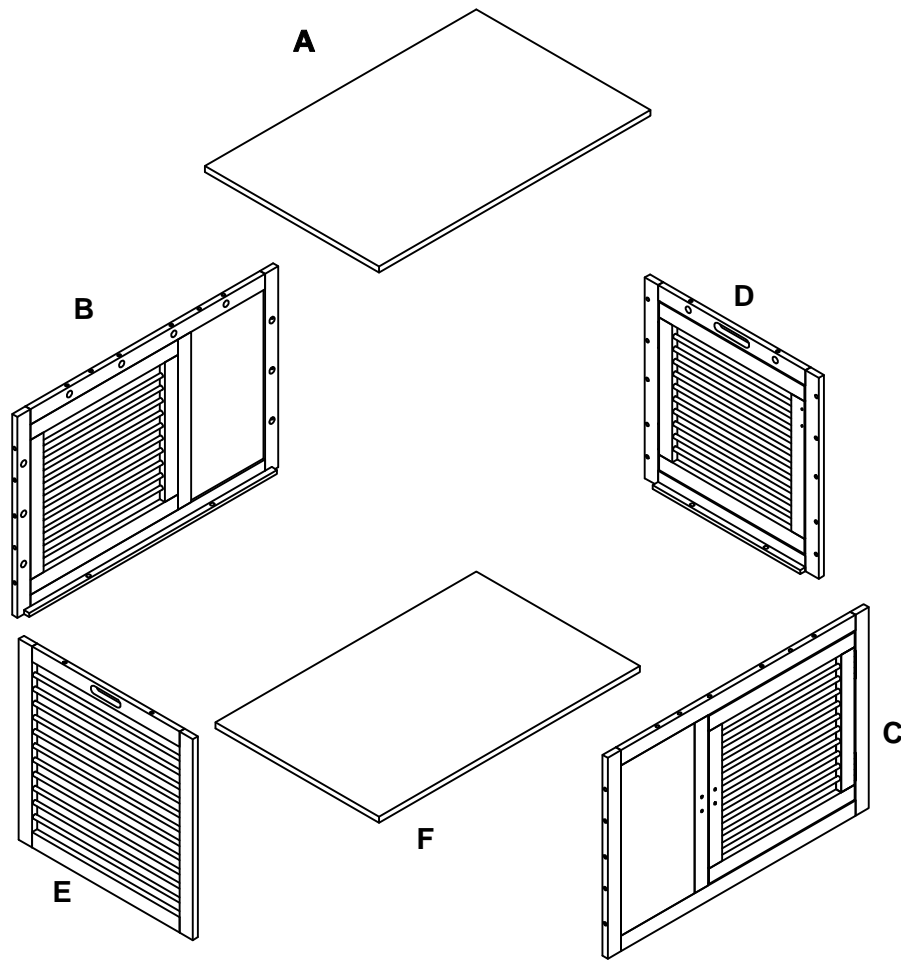

ADVISE

1. DO NOT SIT OR STAND ON THIS PRODUCT. IT IS INTENDED FOR PETS ONLY.
2. THIS PRODUCT SHOULD BE ASSEMBLED BY AN ADULT.
3. PLEASE PUT THE PRODUCT ON A SMOOTH SURFACE AFTER YOU ASSEMBLED IT.
4. PLACE ALL PARTS ON A CLEAN AND SMOOTH SURFACE SUCH AS A RUG OR CARPET TO AVOID THE PARTS FROM BEING SCRATCHED.
5. THE SCREW OF HINGE ON THE DOOR ALSO CAN BE ADJUSTABLE, TO MAKE IT EVEN THEN TIGHTEN ALL SCREWS.

TOOL NEEDED

**PHILIPS SCREWDRIVER REQUIRED
- NOT INCLUDED**

PARTS

A
Top Panel
x1

B
Back Panel
x1

C
Front Panel
x1

D
Right Side Panel
x1

E
Left Side Panel
x1

F
Bottom Panel
x1

HARDWARE

- 
1
 x 12 pcs
- 
2
 x 24 pcs
- 
3
 x 24 pcs
- 
4
 x 2 pcs
- 
5
 x 12 pcs
- 
6
 x 8 pcs
- 
7
 x 2 sets

ASSEMBLY INSTRUCTIONS

1

 6 x 4 pcs	 7 x 1 set
---	---

8

		
1	2	3
x 4 pcs	x 6 pcs	x 6 pcs