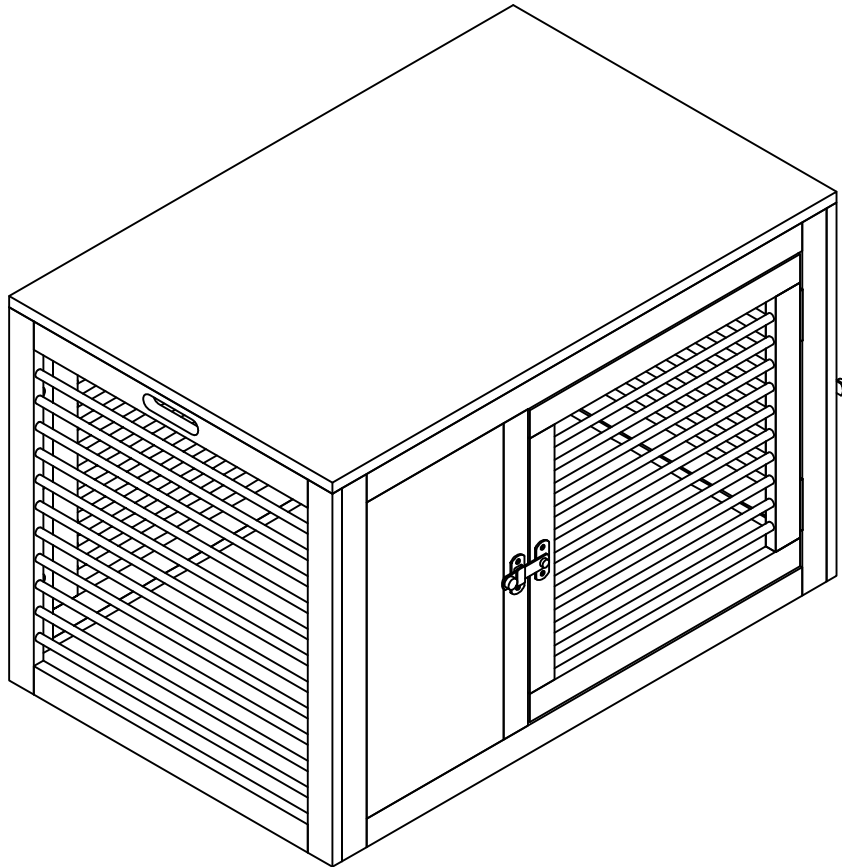

BOWSERS PET PRODUCTS

Moderno Dog Crate

Size:LRG Item:18965

Size: XL Item:18966

Assembly and Care Instructions

****WARNING - Do not lift crate by the bars once assembled****

⚠ WARNINGS ⚠

1. PLEASE READ ALL INSTRUCTIONS CAREFULLY BEFORE STARTING ASSEMBLY.
2. DO NOT LET ANY SHARP OBJECTS TOUCH OR RUB THE SURFACE OF THE PRODUCT.
3. WHEN ASSEMBLING, DO NOT LET CHILDREN PLAY AROUND THE WORKING AREA.
4. PLEASE CONFIRM ALL PARTS ARE CORRECT BEFORE STARTING THE ASSEMBLY PROCESS.
5. DO NOT TIGHTEN ALL BOLTS AND SCREWS COMPLETELY UNTIL THE ENTIRE UNIT HAS BEEN ASSEMBLED AND SET UP.

ADVISE

1. DO NOT SIT OR STAND ON THIS PRODUCT. IT IS INTENDED FOR PETS ONLY.
2. THIS PRODUCT SHOULD BE ASSEMBLED BY AN ADULT.
3. PLEASE PUT THE PRODUCT ON A SMOOTH SURFACE AFTER YOU ASSEMBLED IT.
4. PLACE ALL PARTS ON A CLEAN AND SMOOTH SURFACE SUCH AS A RUG OR CARPET TO AVOID THE PARTS FROM BEING SCRATCHED.
5. THE SCREW OF HINGE ON THE DOOR ALSO CAN BE ADJUSTABLE, TO MAKE IT EVEN THEN TIGHTEN ALL SCREWS.