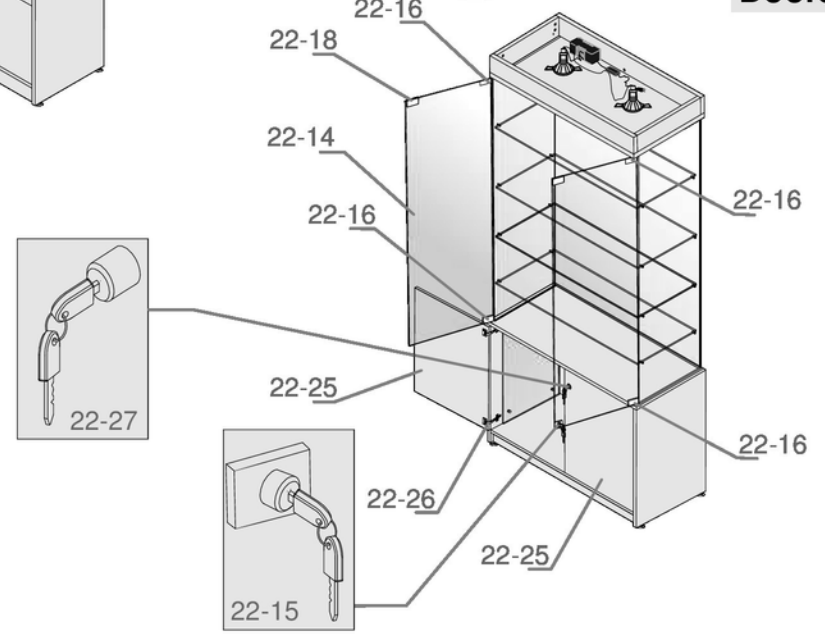

1024

PART LIST

Vitrine murale ou centrale 72``h avec rangement

MMOBICO_{INC}

22-1 to 22-9		
	Valance	QTY
22-1	Front Board	1 PC
22-2	Right Board	1 PC
22-3	Left Board	1 PC
22-4	Back Board	1 PC
22-5	Bottom Board	1 PC
22-6	Ballast	1 PC
22-7	Light Fixture	2 PCS
22-8	Power Cord	1 PC
22-9	Switch	1 PC
22-10 to 22-13		
	Vision Part of Showcase	QTY
22-10	Side Glass	2 PCS
22-11	Back Glass	1 PC
22-12	Glass Shelf	4 PCS
22-13	Glass Shelf Pin	16 PCS
22-14 to 22-18		
	Doors	QTY
22-14	Glass Door	2 PCS
22-15	Lock	1 PC
22-16	Hinge	4 PCS
22-17	Magnetic Cylinder	1 PC
22-18	Push Plate	2 PCS
22-19 to 22-29		
	Bottom Storage	QTY
22-19	Top Board	1 PC
22-20	Front Board	1 PC
22-21	Right Board	1 PC
22-22	Left Board	1 PC
22-23	Bottom Board	1 PC
22-24	Back Board	1 PC
22-25	Wood Door	2 PCS
22-26	Hinge	4 PCS
22-27	Lock	1 PC
22-28	Leveler	4 PCS
22-29	Screw	8 PCS

1024

Vitrine murale ou centrale
72``h avec rangement
30" x 13 3/4" x 72"

1024
 Vitrine murale ou centrale
 72" h avec rangement
 30" x 13 3/4" x 72"

M M O B I C O INC

Vision Part

1

2

3

4

Valance

Vision Part

5

6

7

Doors