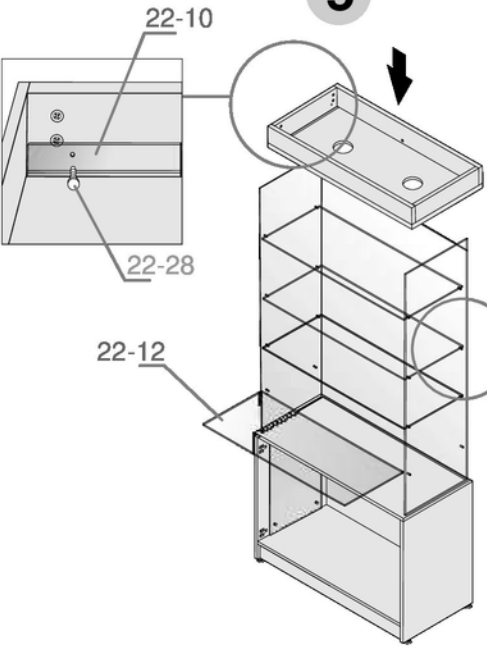

Valance

Vision Part

5