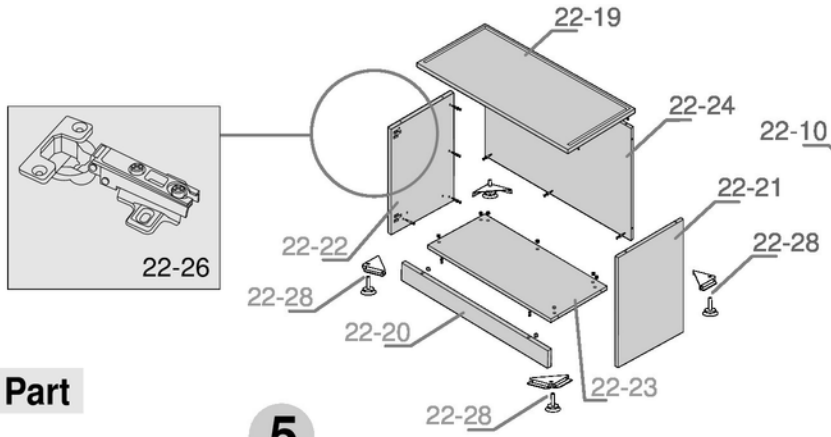

1024

PART LIST

Vitrine murale ou centrale 72``h avec rangement

MMOBICO_{INC}

22-1 to 22-9		
	Valance	QTY
22-1	Front Board	1 PC
22-2	Right Board	1 PC
22-3	Left Board	1 PC
22-4	Back Board	1 PC
22-5	Bottom Board	1 PC
22-6	Ballast	1 PC
22-7	Light Fixture	2 PCS
22-8	Power Cord	1 PC
22-9	Switch	1 PC
22-10 to 22-13		
	Vision Part of Showcase	QTY
22-10	Side Glass	2 PCS
22-11	Back Glass	1 PC
22-12	Glass Shelf	4 PCS
22-13	Glass Shelf Pin	16 PCS
22-14 to 22-18		
	Doors	QTY
22-14	Glass Door	2 PCS
22-15	Lock	1 PC
22-16	Hinge	4 PCS
22-17	Magnetic Cylinder	1 PC
22-18	Push Plate	2 PCS
22-19 to 22-29		
	Bottom Storage	QTY
22-19	Top Board	1 PC
22-20	Front Board	1 PC
22-21	Right Board	1 PC
22-22	Left Board	1 PC
22-23	Bottom Board	1 PC
22-24	Back Board	1 PC
22-25	Wood Door	2 PCS
22-26	Hinge	4 PCS
22-27	Lock	1 PC
22-28	Leveler	4 PCS
22-29	Screw	8 PCS

1024

Vitrine murale ou centrale
72``h avec rangement
30" x 13 3/4" x 72"

1024
 Vitrine murale ou centrale
 72" h avec rangement
 30" x 13 3/4" x 72"

M M O B I C O INC

Vision Part

1

2

3