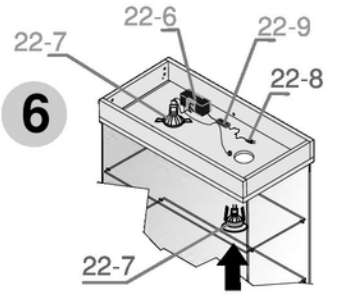

1024
Vitrine murale ou centrale
72" h avec rangement
30" x 13 3/4" x 72"

M M O B I C O INC

Vision Part

1

2

3

4

Valance

Vision Part

5

6

7

Doors