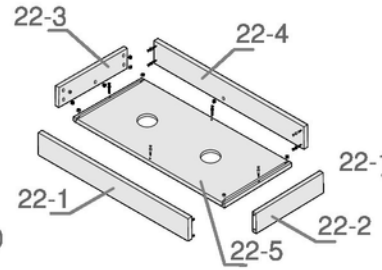

1024

PART LIST

Vitrine murale ou centrale 72``h avec rangement

MMOBICO_{INC}

22-1 to 22-9		
	Valance	QTY
22-1	Front Board	1 PC
22-2	Right Board	1 PC
22-3	Left Board	1 PC
22-4	Back Board	1 PC
22-5	Bottom Board	1 PC
22-6	Ballast	1 PC
22-7	Light Fixture	2 PCS
22-8	Power Cord	1 PC
22-9	Switch	1 PC
22-10 to 22-13		
	Vision Part of Showcase	QTY
22-10	Side Glass	2 PCS
22-11	Back Glass	1 PC
22-12	Glass Shelf	4 PCS
22-13	Glass Shelf Pin	16 PCS
22-14 to 22-18		
	Doors	QTY
22-14	Glass Door	2 PCS
22-15	Lock	1 PC
22-16	Hinge	4 PCS
22-17	Magnetic Cylinder	1 PC
22-18	Push Plate	2 PCS
22-19 to 22-29		
	Bottom Storage	QTY
22-19	Top Board	1 PC
22-20	Front Board	1 PC
22-21	Right Board	1 PC
22-22	Left Board	1 PC
22-23	Bottom Board	1 PC
22-24	Back Board	1 PC
22-25	Wood Door	2 PCS
22-26	Hinge	4 PCS
22-27	Lock	1 PC
22-28	Leveler	4 PCS
22-29	Screw	8 PCS

1024

Vitrine murale ou centrale
72``h avec rangement
30" x 13 3/4" x 72"

1024
 Vitrine murale ou centrale
 72" h avec rangement
 30" x 13 3/4" x 72"

M M O B I C O INC

Vision Part

1

2

3