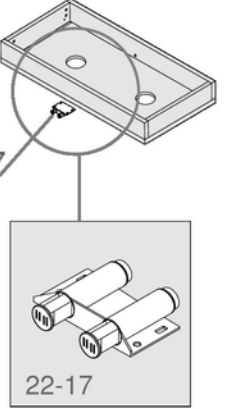

1024
Vitrine murale ou centrale
72" h avec rangement
30" x 13 3/4" x 72"

M M O B I C O INC

Vision Part

1

2

3

4

Valance

Vision Part

5

6

7

Doors