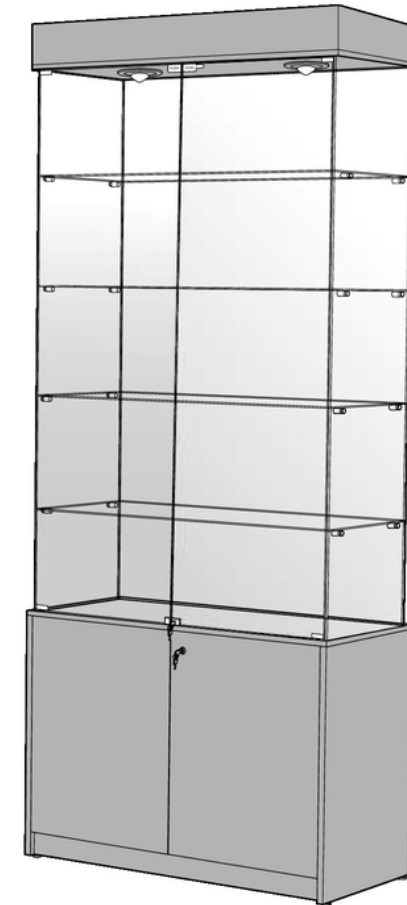

1024

PART LIST

Vitrine murale ou centrale 72``h avec rangement

MMOBICO_{INC}

22-1 to 22-9		
	Valance	QTY
22-1	Front Board	1 PC
22-2	Right Board	1 PC
22-3	Left Board	1 PC
22-4	Back Board	1 PC
22-5	Bottom Board	1 PC
22-6	Ballast	1 PC
22-7	Light Fixture	2 PCS
22-8	Power Cord	1 PC
22-9	Switch	1 PC
22-10 to 22-13		
	Vision Part of Showcase	QTY
22-10	Side Glass	2 PCS
22-11	Back Glass	1 PC
22-12	Glass Shelf	4 PCS
22-13	Glass Shelf Pin	16 PCS
22-14 to 22-18		
	Doors	QTY
22-14	Glass Door	2 PCS
22-15	Lock	1 PC
22-16	Hinge	4 PCS
22-17	Magnetic Cylinder	1 PC
22-18	Push Plate	2 PCS
22-19 to 22-29		
	Bottom Storage	QTY
22-19	Top Board	1 PC
22-20	Front Board	1 PC
22-21	Right Board	1 PC
22-22	Left Board	1 PC
22-23	Bottom Board	1 PC
22-24	Back Board	1 PC
22-25	Wood Door	2 PCS
22-26	Hinge	4 PCS
22-27	Lock	1 PC
22-28	Leveler	4 PCS
22-29	Screw	8 PCS

1024

Vitrine murale ou centrale
72``h avec rangement
30" x 13 3/4" x 72"

1024
 Vitrine murale ou centrale
 72" h avec rangement
 30" x 13 3/4" x 72"

M M O B I C O INC

Vision Part

1

2

3