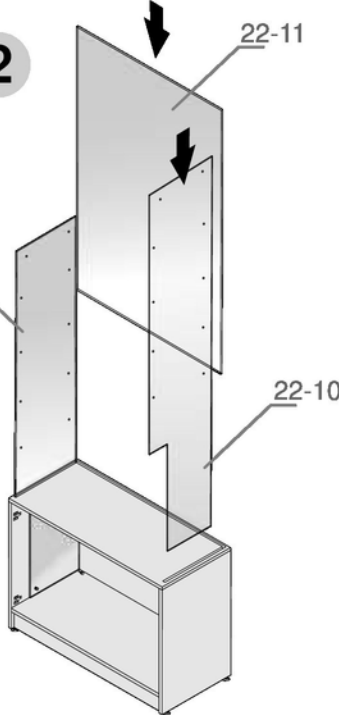

1024

PART LIST

Vitrine murale ou centrale 72``h avec rangement

MMOBICO_{INC}

22-1 to 22-9		
	Valance	QTY
22-1	Front Board	1 PC
22-2	Right Board	1 PC
22-3	Left Board	1 PC
22-4	Back Board	1 PC
22-5	Bottom Board	1 PC
22-6	Ballast	1 PC
22-7	Light Fixture	2 PCS
22-8	Power Cord	1 PC
22-9	Switch	1 PC
22-10 to 22-13		
	Vision Part of Showcase	QTY
22-10	Side Glass	2 PCS
22-11	Back Glass	1 PC
22-12	Glass Shelf	4 PCS
22-13	Glass Shelf Pin	16 PCS
22-14 to 22-18		
	Doors	QTY
22-14	Glass Door	2 PCS
22-15	Lock	1 PC
22-16	Hinge	4 PCS
22-17	Magnetic Cylinder	1 PC
22-18	Push Plate	2 PCS
22-19 to 22-29		
	Bottom Storage	QTY
22-19	Top Board	1 PC
22-20	Front Board	1 PC
22-21	Right Board	1 PC
22-22	Left Board	1 PC
22-23	Bottom Board	1 PC
22-24	Back Board	1 PC
22-25	Wood Door	2 PCS
22-26	Hinge	4 PCS
22-27	Lock	1 PC
22-28	Leveler	4 PCS
22-29	Screw	8 PCS

1024

Vitrine murale ou centrale
72``h avec rangement
30" x 13 3/4" x 72"

1024
 Vitrine murale ou centrale
 72" h avec rangement
 30" x 13 3/4" x 72"

M M O B I C O INC

Vision Part

1

2

3