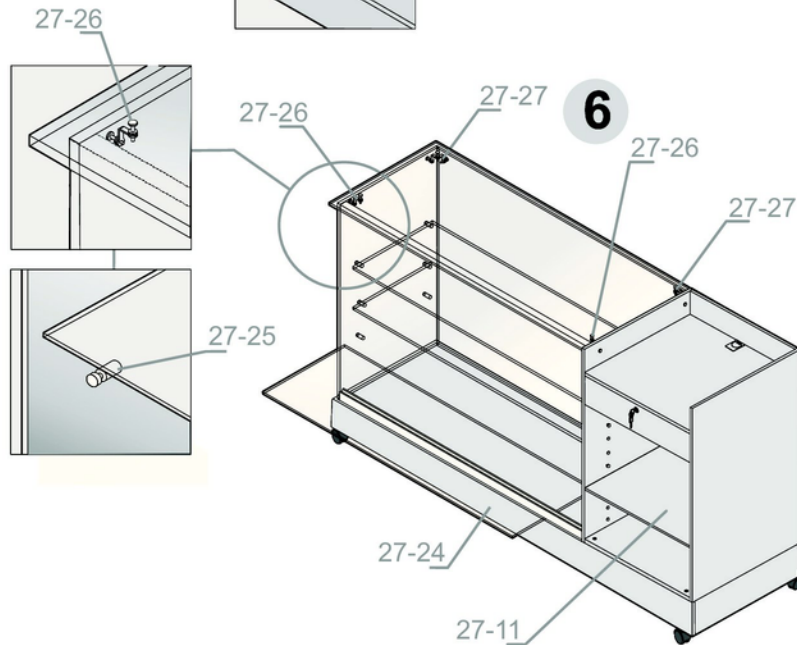

0824

PART LIST

Comptoir vitré pleine vision
avec caisse, verre sur verreMMOBICO_{INC}

27-1 to 27-8		Base of Showcase	QTY
27-1	Front Board	1 PC	1 PC
27-2	Left Board	1 PC	1 PC
27-3	Right Board	1 PC	1 PC
27-4	Back Board	1 PC	1 PC
27-5	Top Board	1 PC	1 PC
27-6	Glass Support Board	1 PC	1 PC
27-7	Supplementary Board	1 PC	1 PC
27-8	Metal Leveler	4 PCS	4 PCS
27-9 to 27-13		Main of Cash Counter	QTY
27-9	Right Board	1 PC	1 PC
27-10	Left Board	1 PC	1 PC
27-11	Middle Board	1 PC	1 PC
27-12	Front Board	1 PC	1 PC
27-13	Upper Board (with cable hole cover)	1 PC	1 PC
27-14 to 27-20		Drawer	QTY
27-14	Front Board	1 PC	1 PC
27-15	Left Side Board	1 PC	1 PC
27-16	Right Side Board	1 PC	1 PC
27-17	Back Board	1 PC	1 PC
27-18	Bottom Board	1 PC	1 PC
27-19	Rail	2 PCS	2 PCS
27-20	Lock	1 PC	1 PC
27-21 to 27-30		Vision Part of Showcase	QTY
27-21	Side Glass	1 PC	1 PC
27-22	Front Glass	1 PC	1 PC
27-23	Top Glass	1 PC	1 PC
27-24	Glass Shelf	3 PCS	3 PCS
27-25	Shelf Pin	12 PCS	12 PCS
27-26	2 Way Connector	2 PCS	2 PCS
27-27	3 Way Connector	2 PCS	2 PCS
27-28	Glass Door	2 PCS	2 PCS
27-29	Lock	1 PC	1 PC
27-30	Screw	4 PCS	4 PCS

0824

Comptoir vitré pleine vision
avec caisse, verre sur verre

60" x 20" x 38 3/8"

0824
Comptoir vitré pleine vision
avec caisse, verre sur verre

60" x 20" x 38 3/8"

MMOBICO INC

Base

Cash Counter

Drawer

Vision Part

Vision Part

Doors