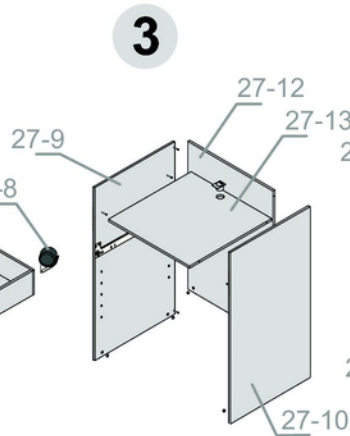

0824

PART LIST

Comptoir vitré pleine vision
avec caisse, verre sur verreMMOBICO_{INC}

27-1 to 27-8		Base of Showcase	QTY
27-1	Front Board	1 PC	1 PC
27-2	Left Board	1 PC	1 PC
27-3	Right Board	1 PC	1 PC
27-4	Back Board	1 PC	1 PC
27-5	Top Board	1 PC	1 PC
27-6	Glass Support Board	1 PC	1 PC
27-7	Supplementary Board	1 PC	1 PC
27-8	Metal Leveler	4 PCS	4 PCS
27-9 to 27-13		Main of Cash Counter	QTY
27-9	Right Board	1 PC	1 PC
27-10	Left Board	1 PC	1 PC
27-11	Middle Board	1 PC	1 PC
27-12	Front Board	1 PC	1 PC
27-13	Upper Board (with cable hole cover)	1 PC	1 PC
27-14 to 27-20		Drawer	QTY
27-14	Front Board	1 PC	1 PC
27-15	Left Side Board	1 PC	1 PC
27-16	Right Side Board	1 PC	1 PC
27-17	Back Board	1 PC	1 PC
27-18	Bottom Board	1 PC	1 PC
27-19	Rail	2 PCS	2 PCS
27-20	Lock	1 PC	1 PC
27-21 to 27-30		Vision Part of Showcase	QTY
27-21	Side Glass	1 PC	1 PC
27-22	Front Glass	1 PC	1 PC
27-23	Top Glass	1 PC	1 PC
27-24	Glass Shelf	3 PCS	3 PCS
27-25	Shelf Pin	12 PCS	12 PCS
27-26	2 Way Connector	2 PCS	2 PCS
27-27	3 Way Connector	2 PCS	2 PCS
27-28	Glass Door	2 PCS	2 PCS
27-29	Lock	1 PC	1 PC
27-30	Screw	4 PCS	4 PCS

0824

Comptoir vitré pleine vision
avec caisse, verre sur verre

60" x 20" x 38 3/8"

0824
Comptoir vitré pleine vision
avec caisse, verre sur verre

60" x 20" x 38 3/8"

MMOBICO INC

Base

Cash Counter

Drawer

Vision Part

Vision Part

Doors