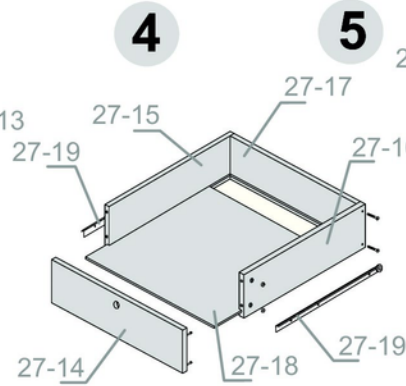

0824

PART LIST

Comptoir vitré pleine vision
avec caisse, verre sur verreMMOBICO_{INC}

27-1 to 27-8		Base of Showcase	QTY
27-1	Front Board	1 PC	1 PC
27-2	Left Board	1 PC	1 PC
27-3	Right Board	1 PC	1 PC
27-4	Back Board	1 PC	1 PC
27-5	Top Board	1 PC	1 PC
27-6	Glass Support Board	1 PC	1 PC
27-7	Supplementary Board	1 PC	1 PC
27-8	Metal Leveler	4 PCS	4 PCS
27-9 to 27-13		Main of Cash Counter	QTY
27-9	Right Board	1 PC	1 PC
27-10	Left Board	1 PC	1 PC
27-11	Middle Board	1 PC	1 PC
27-12	Front Board	1 PC	1 PC
27-13	Upper Board (with cable hole cover)	1 PC	1 PC
27-14 to 27-20		Drawer	QTY
27-14	Front Board	1 PC	1 PC
27-15	Left Side Board	1 PC	1 PC
27-16	Right Side Board	1 PC	1 PC
27-17	Back Board	1 PC	1 PC
27-18	Bottom Board	1 PC	1 PC
27-19	Rail	2 PCS	2 PCS
27-20	Lock	1 PC	1 PC
27-21 to 27-30		Vision Part of Showcase	QTY
27-21	Side Glass	1 PC	1 PC
27-22	Front Glass	1 PC	1 PC
27-23	Top Glass	1 PC	1 PC
27-24	Glass Shelf	3 PCS	3 PCS
27-25	Shelf Pin	12 PCS	12 PCS
27-26	2 Way Connector	2 PCS	2 PCS
27-27	3 Way Connector	2 PCS	2 PCS
27-28	Glass Door	2 PCS	2 PCS
27-29	Lock	1 PC	1 PC
27-30	Screw	4 PCS	4 PCS

0824

Comptoir vitré pleine vision
avec caisse, verre sur verre

60" x 20" x 38 3/8"

0824
Comptoir vitré pleine vision
avec caisse, verre sur verre

60" x 20" x 38 3/8"

MMOBICO INC

Base

Cash Counter

Drawer

Vision Part

Vision Part

Doors