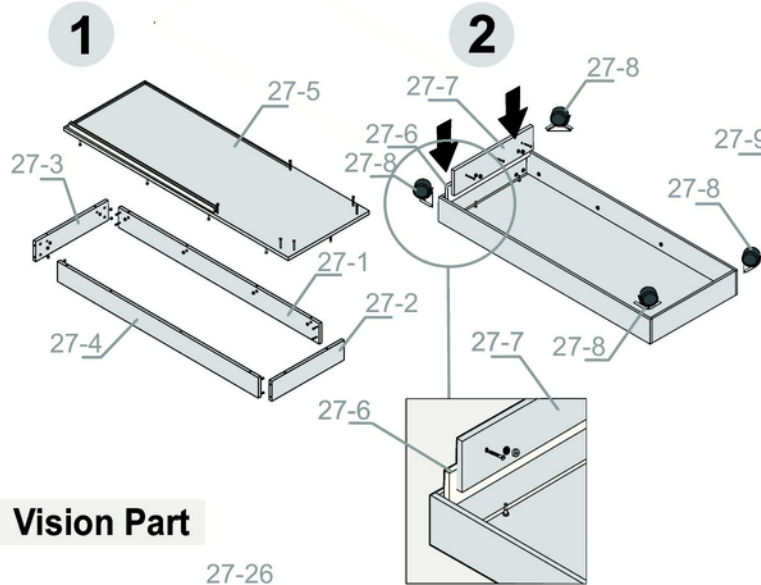

0824

PART LIST

Comptoir vitré pleine vision
avec caisse, verre sur verreMMOBICO_{INC}

27-1 to 27-8		Base of Showcase	QTY
27-1	Front Board	1 PC	1 PC
27-2	Left Board	1 PC	1 PC
27-3	Right Board	1 PC	1 PC
27-4	Back Board	1 PC	1 PC
27-5	Top Board	1 PC	1 PC
27-6	Glass Support Board	1 PC	1 PC
27-7	Supplementary Board	1 PC	1 PC
27-8	Metal Leveler	4 PCS	4 PCS
27-9 to 27-13		Main of Cash Counter	QTY
27-9	Right Board	1 PC	1 PC
27-10	Left Board	1 PC	1 PC
27-11	Middle Board	1 PC	1 PC
27-12	Front Board	1 PC	1 PC
27-13	Upper Board (with cable hole cover)	1 PC	1 PC
27-14 to 27-20		Drawer	QTY
27-14	Front Board	1 PC	1 PC
27-15	Left Side Board	1 PC	1 PC
27-16	Right Side Board	1 PC	1 PC
27-17	Back Board	1 PC	1 PC
27-18	Bottom Board	1 PC	1 PC
27-19	Rail	2 PCS	2 PCS
27-20	Lock	1 PC	1 PC
27-21 to 27-30		Vision Part of Showcase	QTY
27-21	Side Glass	1 PC	1 PC
27-22	Front Glass	1 PC	1 PC
27-23	Top Glass	1 PC	1 PC
27-24	Glass Shelf	3 PCS	3 PCS
27-25	Shelf Pin	12 PCS	12 PCS
27-26	2 Way Connector	2 PCS	2 PCS
27-27	3 Way Connector	2 PCS	2 PCS
27-28	Glass Door	2 PCS	2 PCS
27-29	Lock	1 PC	1 PC
27-30	Screw	4 PCS	4 PCS

0824

Comptoir vitré pleine vision
avec caisse, verre sur verre

60" x 20" x 38 3/8"

0824
Comptoir vitré pleine vision
avec caisse, verre sur verre

60" x 20" x 38 3/8"

MMOBICO INC

Base

Cash Counter

Drawer

Vision Part

Vision Part

Doors