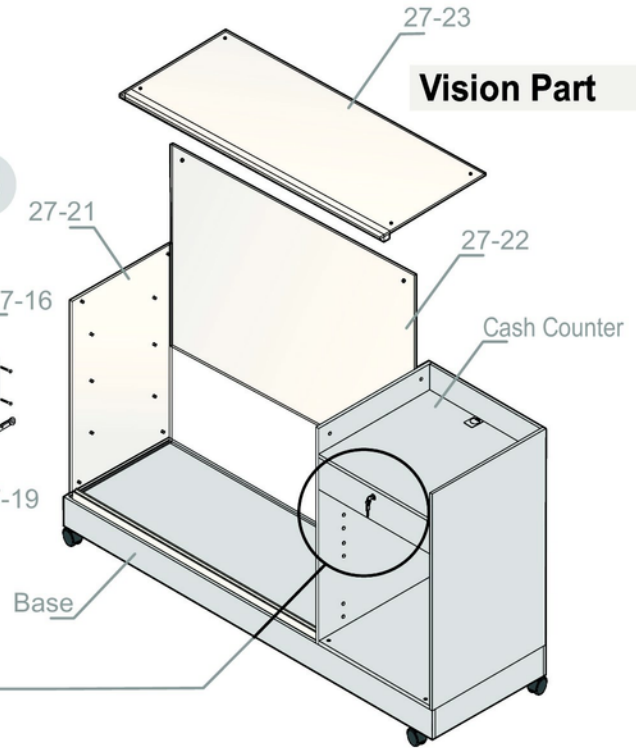

0824

PART LIST

Comptoir vitré pleine vision
avec caisse, verre sur verreMMOBICO_{INC}

27-1 to 27-8		Base of Showcase	QTY
27-1	Front Board	1 PC	1 PC
27-2	Left Board	1 PC	1 PC
27-3	Right Board	1 PC	1 PC
27-4	Back Board	1 PC	1 PC
27-5	Top Board	1 PC	1 PC
27-6	Glass Support Board	1 PC	1 PC
27-7	Supplementary Board	1 PC	1 PC
27-8	Metal Leveler	4 PCS	4 PCS
27-9 to 27-13		Main of Cash Counter	QTY
27-9	Right Board	1 PC	1 PC
27-10	Left Board	1 PC	1 PC
27-11	Middle Board	1 PC	1 PC
27-12	Front Board	1 PC	1 PC
27-13	Upper Board (with cable hole cover)	1 PC	1 PC
27-14 to 27-20		Drawer	QTY
27-14	Front Board	1 PC	1 PC
27-15	Left Side Board	1 PC	1 PC
27-16	Right Side Board	1 PC	1 PC
27-17	Back Board	1 PC	1 PC
27-18	Bottom Board	1 PC	1 PC
27-19	Rail	2 PCS	2 PCS
27-20	Lock	1 PC	1 PC
27-21 to 27-30		Vision Part of Showcase	QTY
27-21	Side Glass	1 PC	1 PC
27-22	Front Glass	1 PC	1 PC
27-23	Top Glass	1 PC	1 PC
27-24	Glass Shelf	3 PCS	3 PCS
27-25	Shelf Pin	12 PCS	12 PCS
27-26	2 Way Connector	2 PCS	2 PCS
27-27	3 Way Connector	2 PCS	2 PCS
27-28	Glass Door	2 PCS	2 PCS
27-29	Lock	1 PC	1 PC
27-30	Screw	4 PCS	4 PCS

0824

Comptoir vitré pleine vision
avec caisse, verre sur verre

60" x 20" x 38 3/8"

0824
Comptoir vitré pleine vision
avec caisse, verre sur verre

60" x 20" x 38 3/8"

MMOBICO INC

Base

Cash Counter

Drawer

Vision Part

Vision Part

Doors