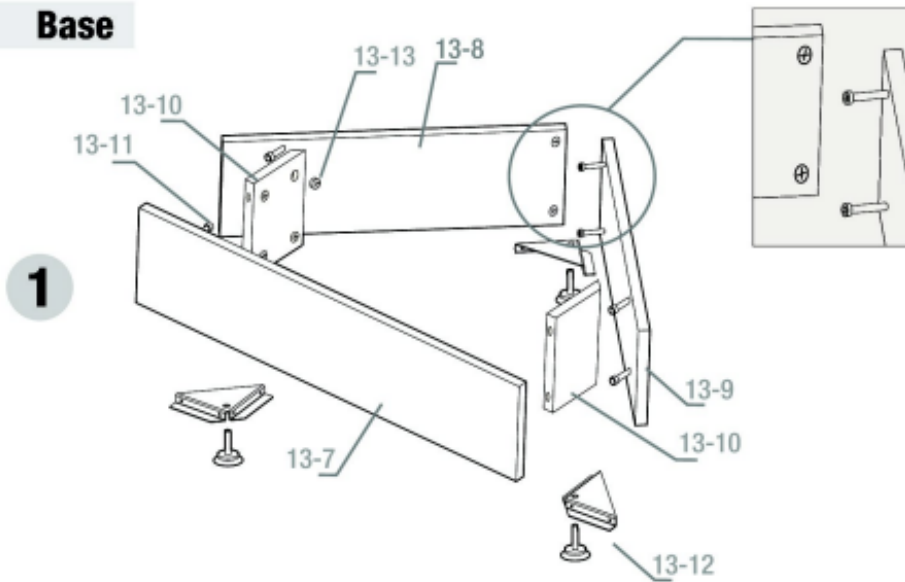

0813
Présentoir de coin ouvert
en mélamine

20" x 20" x 38 3/8"

MIMOBICO INC

Base