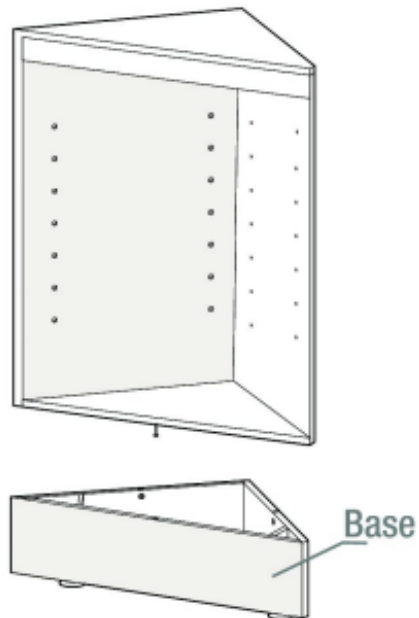

0813

**PART LIST**Présentoir de coin ouvert  
en mélamine**M M O B I C O** INC

<b>13-1 to 13-6.1</b>		<b>Main of Showcase</b>	<b>QTY</b>
13-1	Top Board		1 PC
13-2	Side Board (Left)		1 PC
13-3	Side Board (Right)		1 PC
13-4	Bottom Board		1 PC
13-5	Glass Shelf		2 PCS
13-6	Privacy Panel		1 PC
13-6.1	Small Pin Fixer for 13-2 & 13-3		8 PCS
<b>13-7 to 13-13</b>		<b>Base of Showcase</b>	<b>QTY</b>
13-7	Front Board		1 PC
13-8	Side Board (On the Left Side of 13-7)		1 PC
13-9	Side Board (On the Right Side of 13-7)		1 PC
13-10	Reinforcement Bar		2 PCS
13-11	Metal Joint Screw		21 PCS
13-12	Leveler		3 PCS
13-13	Cam-Lock		20 PCS
	Wood Pin		12 PCS

0813  
Présentoir de coin ouvert  
en mélamine

20" x 20" x 38 3/8"

0813  
Présentoir de coin ouvert  
en mélamine

20" x 20" x 38 3/8"

## Base

**2**

## Main

**3**

**4**