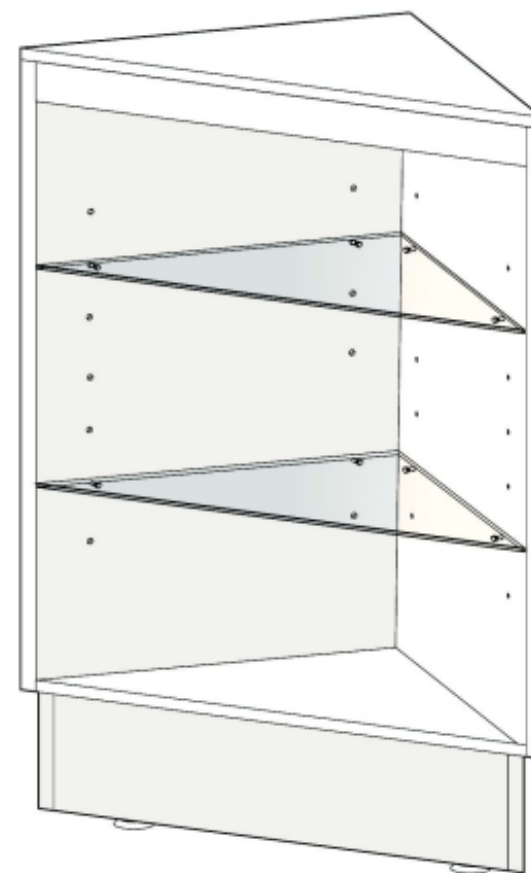

0813

**PART LIST**Présentoir de coin ouvert  
en mélamine**M M O B I C O** INC

<b>13-1 to 13-6.1</b>		<b>Main of Showcase</b>	<b>QTY</b>
13-1	Top Board		1 PC
13-2	Side Board (Left)		1 PC
13-3	Side Board (Right)		1 PC
13-4	Bottom Board		1 PC
13-5	Glass Shelf		2 PCS
13-6	Privacy Panel		1 PC
13-6.1	Small Pin Fixer for 13-2 & 13-3		8 PCS
<b>13-7 to 13-13</b>		<b>Base of Showcase</b>	<b>QTY</b>
13-7	Front Board		1 PC
13-8	Side Board (On the Left Side of 13-7)		1 PC
13-9	Side Board (On the Right Side of 13-7)		1 PC
13-10	Reinforcement Bar		2 PCS
13-11	Metal Joint Screw		21 PCS
13-12	Leveler		3 PCS
13-13	Cam-Lock		20 PCS
	Wood Pin		12 PCS

0813  
Présentoir de coin ouvert  
en mélamine

20" x 20" x 38 3/8"

0813  
Présentoir de coin ouvert  
en mélamine

20" x 20" x 38 3/8"