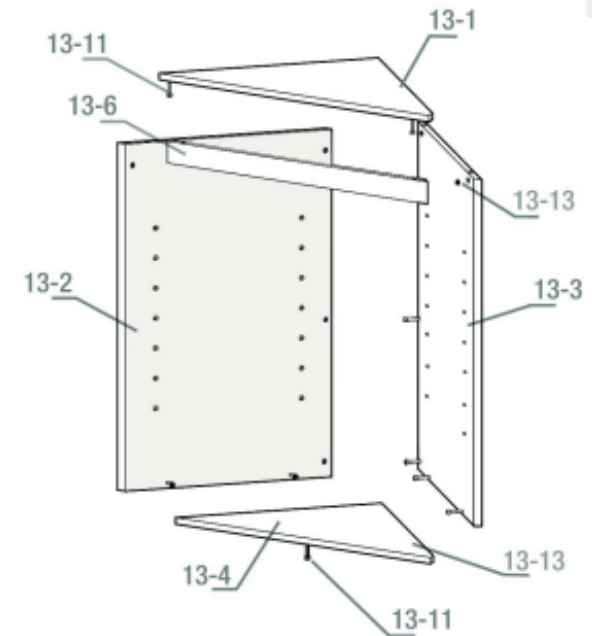

0813
Présentoir de coin ouvert
en mélamine

20" x 20" x 38 3/8"

MIMOBICO INC

Base

2

Main

3

4