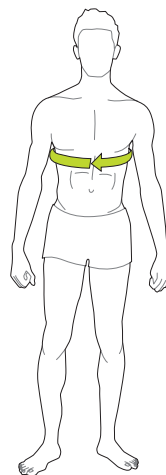

Messen des Brustumfangs
Measurement of chest circumference