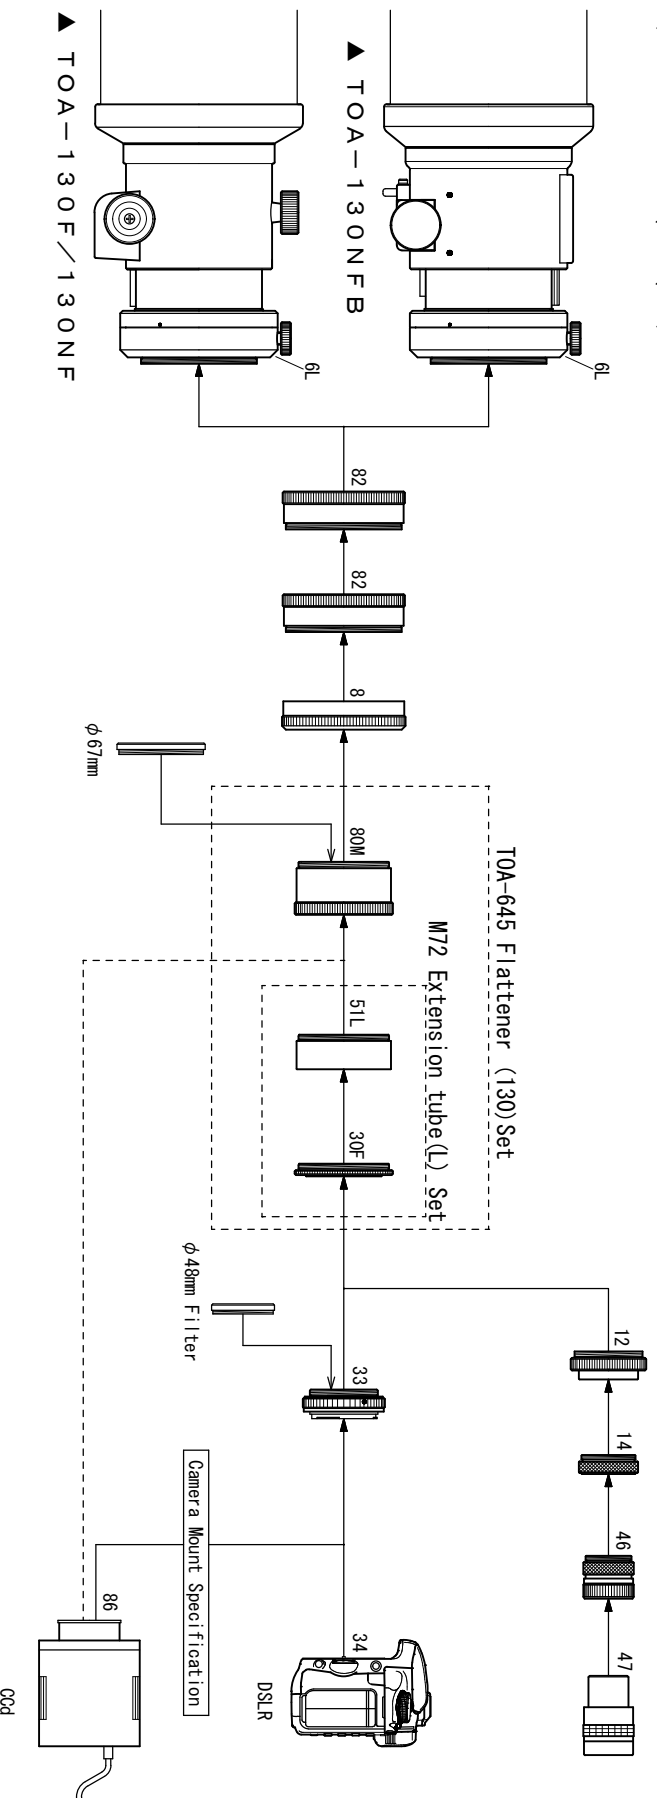

TOA-645 Flattener (130) System Chart (TOA130NFB/NF/F)

- TOA-645 Flattener (130) Set** [TKA31587S]
- Option Accessories**
- | | |
|------------------------------|------------|
| 12. Visual Adapter (CGA-250) | [TKP86005] |
| 33. Camera mount DX-WR (EOS) | [TKA01251] |
| Camera mount DX-WR (Nikon) | [TKA01255] |
| 34. DSLR | |
| 47. Eyepiece 31.7mm | |
| 82. Extension tube TOA130F | [TKA31584] |
| 86. GCD | |
- Standard Accessories**
- | | |
|-------------------------------------|------------|
| 6L. C.A.A (FSQ-106) | [TKP30200] |
| 8. Coupling (TW) | [TKP31003] |
| 14. Coupling (S) | [TKP00103] |
| 46. 1.25" (31.7mm) Eyepiece Adapter | [TKP00101] |

* No. 80M TOA-645 Flattener 0.99 x, No. 51S M72 Extension Tube L, No. 30F CA Ring 35 are not sold separately.