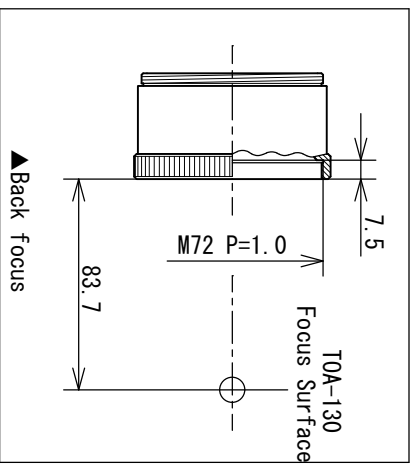

TOA-645 Flattener (130) System Chart (TOA130NFB/NF/F)

- TOA-645 Flattener (130) Set** [TKA31587S]
- Option Accessories**
- | | |
|------------------------------|------------|
| 12. Visual Adapter (CGA-250) | [TKP86005] |
| 33. Camera mount DX-WR (EOS) | [TKA01251] |
| Camera mount DX-WR (Nikon) | [TKA01255] |
| 34. DSLR | |
| 47. Eyepiece 31.7mm | |
| 82. Extension tube TOA130F | [TKA31584] |
| 86. GCD | |
- Standard Accessories**
- | | |
|-------------------------------------|------------|
| 6L. C.A.A (FSQ-106) | [TKP30200] |
| 8. Coupling (TW) | [TKP31003] |
| 14. Coupling (S) | [TKP00103] |
| 46. 1.25" (31.7mm) Eyepiece Adapter | [TKP00101] |

* No. 80M TOA-645 Flattener 0.99 x, No. 51S M72 Extension Tube L, No. 30F CA Ring 35 are not sold separately.