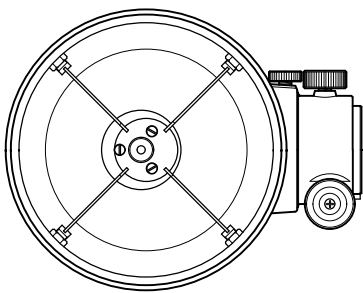

ε-160ED Photo/Visual System Chart

▼ Standard Accessories

- 10. Visual Adapter (ε-130D)
- 14. Visual Coupling S [TKP69005]
- 18. Corrector lens (ε-160ED) [TKP59580]
- 46. Eyepiece Adapter 31.7 [TKP00101]

▼ Option Accessories

- 19. Collimating Tube [TKA00442]
- 29. Collimating Eyepices 31.7 [TKA00441]
- 33. Wide mount DX-WR (EOS) [TKA01251]
- Wide mount DX-WR (Nikon) [TKA01255]
- 34. DSLR
- 47. Eyepiece 31.7
- 60. Epsilon Extender 1.5x: Tentative name (Release date undecided)