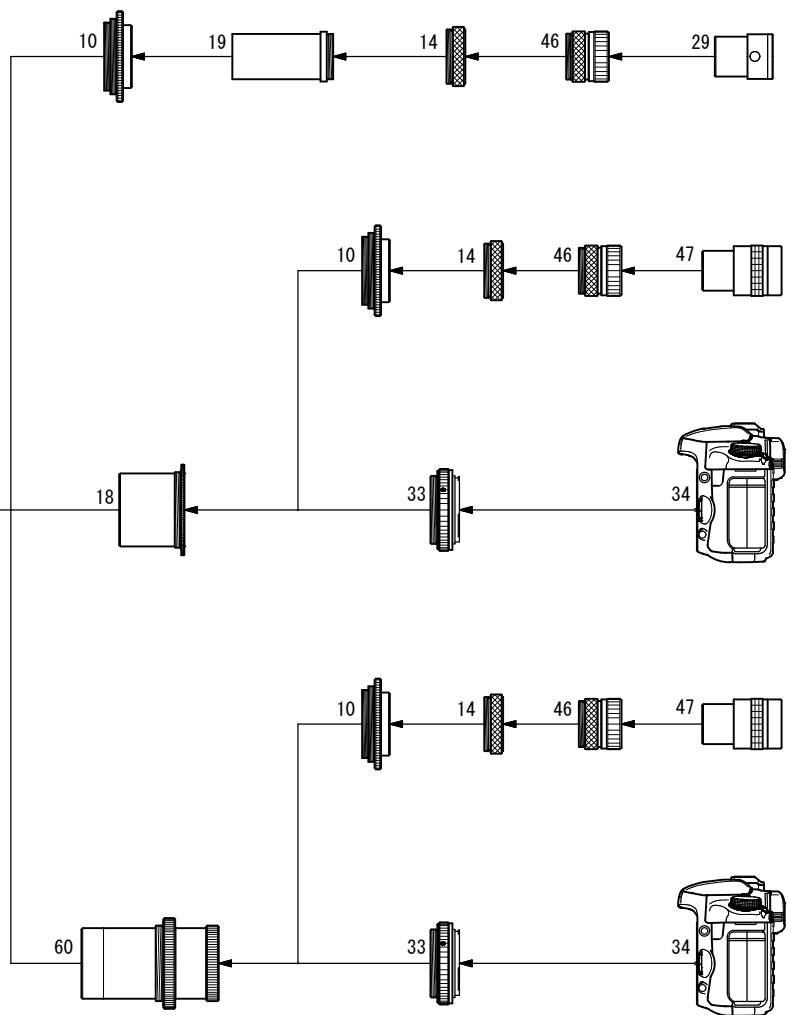

ε-160ED Photo/Visual System Chart

▼ Standard Accessories

- 10. Visual Adapter (ε-130D)
- 14. Visual Coupling S [TKP69005]
- 18. Corrector lens (ε-160ED) [TKP59580]
- 46. Eyepiece Adapter 31.7 [TKP00101]

▼ Option Accessories

- 19. Collimating Tube [TKA00442]
- 29. Collimating Eyepices 31.7 [TKA00441]
- 33. Wide mount DX-WR (EOS) [TKA01251]
- Wide mount DX-WR (Nikon) [TKA01255]
- 34. DSLR
- 47. Eyepiece 31.7
- 60. Epsilon Extender 1.5x: Tentative name (Release date undecided)

TAKAHASHI