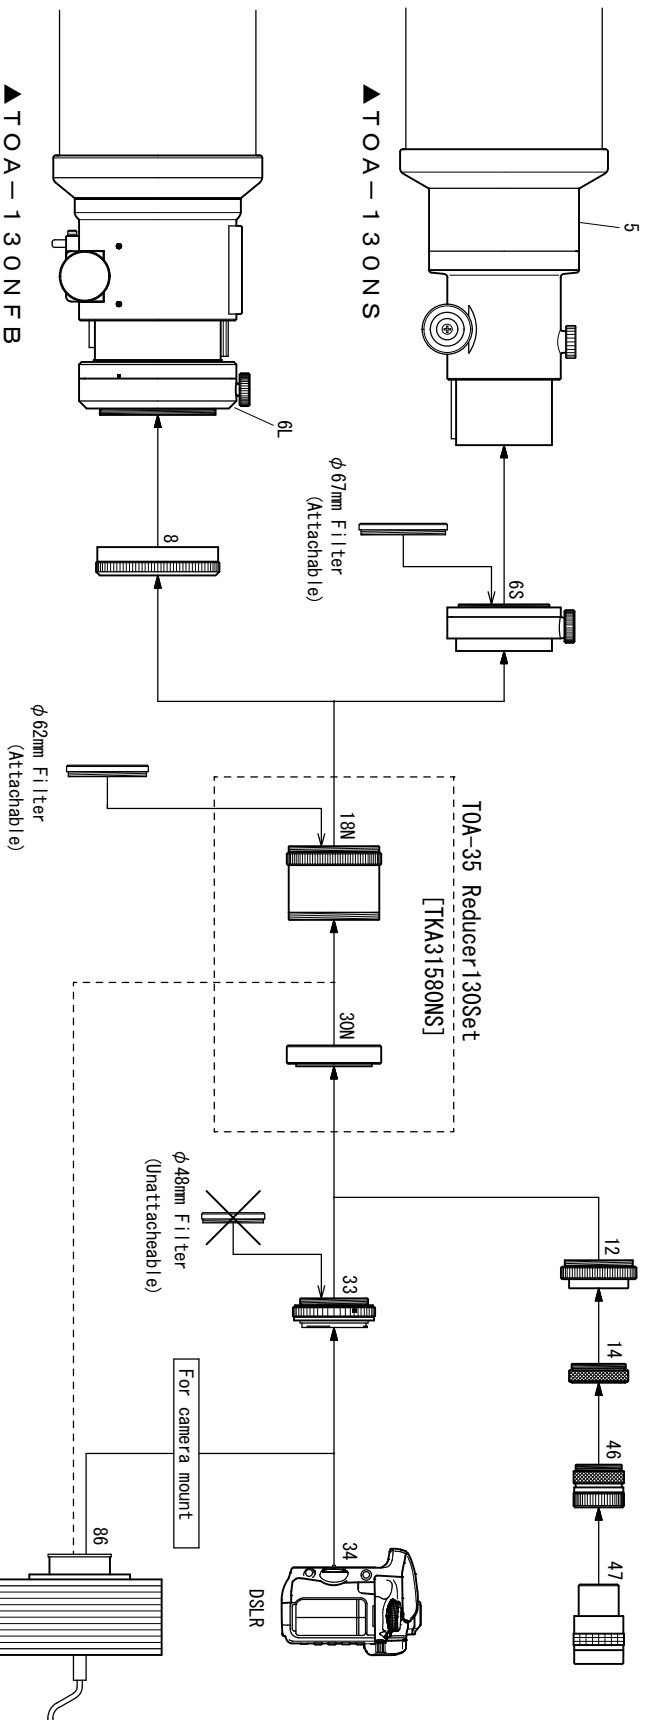

TOA-35 Reducer 130 Set System Chart (TOA130NS - TOA130NFB)

- | | |
|---|---|
| 18N. TOA-35 Reducer [TKA31580N] | 14. Coupling (S) [TKP00103] |
| 30N. CA Ring (TOA-130) [TKA31202] | 33. Camera mount DX-WR (EOS) [TKA01251] |
| 6L. CAA [TKP30200] | 34. DSLR [TKA01255] |
| 6S. CAA (TSA-102) [TKA23200] | 46. 1 1/4" Eyepiece adapter [TKP00101] |
| 8. Coupling (TW) [TKP31003] | 47. 1 1/4" Eyepiece [TKP00101] |
| 12. Visual adapter (CGA-250) [TKP86005] | 86. CCD |